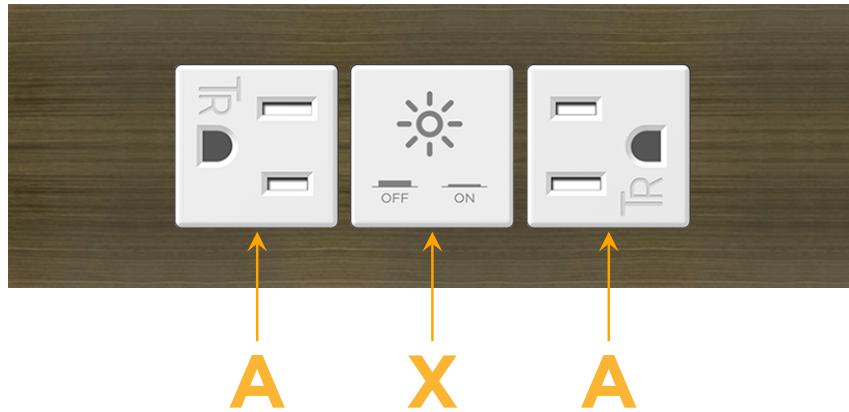

M-POWER-3T

AC POWER & DATA CONNECTIVITY SOLUTION

M-POWER-3TW-AXA-APATP

Distributed by

Mormax Company, Inc.

8 Westchester Plaza

Elmsford, NY 10523

914-699-0101

sales@mormax.com

mormax.com

Metro Light & Power's line of power & data solutions offers sophisticated design elements combined with greater ease of installation. Streamlined and low-profile, enhanced by side-exiting cords, our outlets advance the industry with their cutting edge look and feel. We believe flexibility is key, and we provide a variety of mounting options, including the ability to mount in limited spaces. Our outlets are available in many finishes and configurations, in addition to a custom color and finish capability for our clients.

Trim Plate Finish: **SPECIAL ANTIQUE BRONZE (ABS)**

Custom Finishes Available

M-POWER-3TW-AXA-APATP

Features:

Module/Port Options:

- **A** Tamper Resistant AC Receptacle
- **E** USB-A & USB-C (20W)
- **M** Double USB-A (Fast Charging Ports - 18W)
- **H** HDMI
- **6** CAT 6
- **12** RJ 12
- **X** Switched AC
- **Y** 3-Way Switch (Low Voltage)
- **V** USB-C (45W High Speed Charging Port)
- **S** USB-C (25W High Speed Charging Port)
- **R** Switched AC (Rocker Switch)
- **D** Dimmer Switch

Plug:

Supplied with Low Profile Flat 45° Angle 120 VAC Plug

Optional Standard Straight 120 VAC Plug

Optional Straight 120 VAC Pass-through Plug

- CLEAN, COMPACT DESIGN
- STREAMLINED
- LOW PROFILE
- SIDE-EXITING CORDS
- PLUG & PLAY
- 6' AC CORD & PLUG (FLAT PLUG STANDARD)
- CUSTOMIZABLE CONFIGURATIONS AND FINISHES
- UL LISTED FOR MOUNTING IN FURNITURE
- 15A