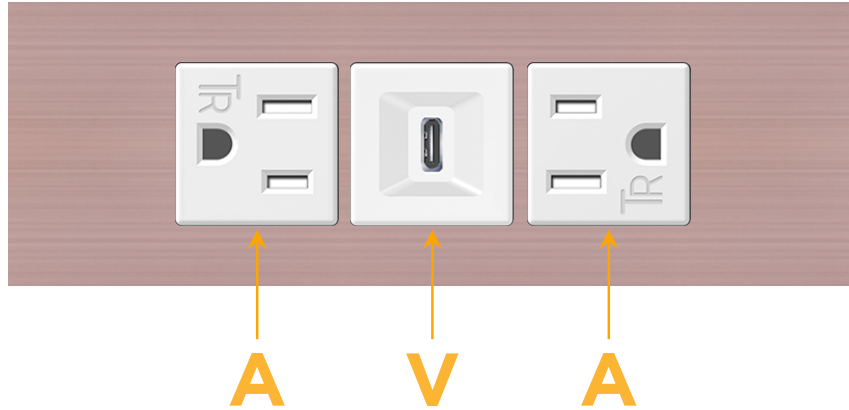

M-POWER-3T

AC POWER & DATA CONNECTIVITY SOLUTION

M-POWER-3TW-AVA-CHATP

Distributed by

Mormax Company, Inc.

8 Westchester Plaza

Elmsford, NY 10523

914-699-0101

sales@mormax.com

mormax.com

Metro Light & Power's line of power & data solutions offers sophisticated design elements combined with greater ease of installation. Streamlined and low-profile, enhanced by side-exiting cords, our outlets advance the industry with their cutting edge look and feel. We believe flexibility is key, and we provide a variety of mounting options, including the ability to mount in limited spaces. Our outlets are available in many finishes and configurations, in addition to a custom color and finish capability for our clients.

Trim Plate Finish: **CHAMPAGNE (ABS)**

Custom Finishes Available

M-POWER-3TW-AVA-CHATP

Features:

Module/Port Options:

- **A** Tamper Resistant AC Receptacle
- **E** USB-A & USB-C (20W)
- **M** Double USB-A (Fast Charging Ports - 18W)
- **H** HDMI
- **6** CAT 6
- **12** RJ 12
- **X** Switched AC
- **Y** 3-Way Switch (Low Voltage)
- **V** USB-C (45W High Speed Charging Port)
- **S** USB-C (25W High Speed Charging Port)
- **R** Switched AC (Rocker Switch)
- **D** Dimmer Switch

Plug:

Supplied with Low Profile Flat 45° Angle 120 VAC Plug

Optional Standard Straight 120 VAC Plug

Optional Straight 120 VAC Pass-through Plug

- CLEAN, COMPACT DESIGN
- STREAMLINED
- LOW PROFILE
- SIDE-EXITING CORDS
- PLUG & PLAY
- 6' AC CORD & PLUG (FLAT PLUG STANDARD)
- CUSTOMIZABLE CONFIGURATIONS AND FINISHES
- UL LISTED FOR MOUNTING IN FURNITURE
- 15A