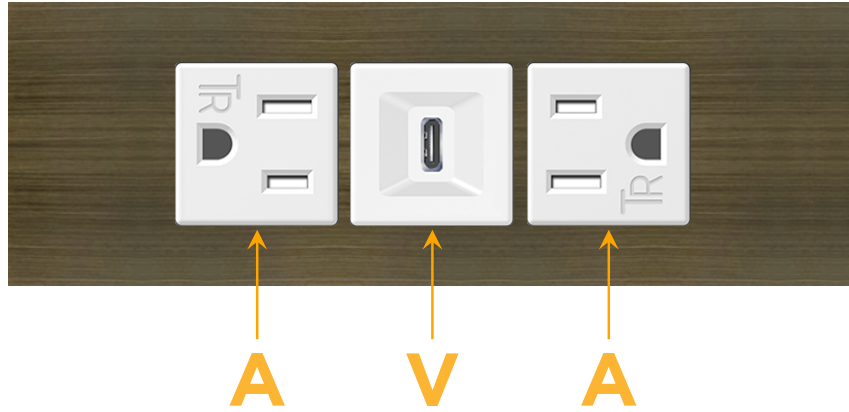

M-POWER-3T

AC POWER & DATA CONNECTIVITY SOLUTION

M-POWER-3TW-AVA-APATP

Distributed by

Mormax Company, Inc.

8 Westchester Plaza

Elmsford, NY 10523

914-699-0101

sales@mormax.com

mormax.com

Metro Light & Power's line of power & data solutions offers sophisticated design elements combined with greater ease of installation. Streamlined and low-profile, enhanced by side-exiting cords, our outlets advance the industry with their cutting edge look and feel. We believe flexibility is key, and we provide a variety of mounting options, including the ability to mount in limited spaces. Our outlets are available in many finishes and configurations, in addition to a custom color and finish capability for our clients.

Trim Plate Finish: **SPECIAL ANTIQUE BRONZE (ABS)**

Custom Finishes Available

M-POWER-3TW-AVA-APATP

Features:

Module/Port Options:

- **A** Tamper Resistant AC Receptacle
- **E** USB-A & USB-C (20W)
- **M** Double USB-A (Fast Charging Ports - 18W)
- **H** HDMI
- **6** CAT 6
- **12** RJ 12
- **X** Switched AC
- **Y** 3-Way Switch (Low Voltage)
- **V** USB-C (45W High Speed Charging Port)
- **S** USB-C (25W High Speed Charging Port)
- **R** Switched AC (Rocker Switch)
- **D** Dimmer Switch

Plug:

Supplied with Low Profile Flat 45° Angle 120 VAC Plug

Optional Standard Straight 120 VAC Plug

Optional Straight 120 VAC Pass-through Plug

- CLEAN, COMPACT DESIGN
- STREAMLINED
- LOW PROFILE
- SIDE-EXITING CORDS
- PLUG & PLAY
- 6' AC CORD & PLUG (FLAT PLUG STANDARD)
- CUSTOMIZABLE CONFIGURATIONS AND FINISHES
- UL LISTED FOR MOUNTING IN FURNITURE
- 15A