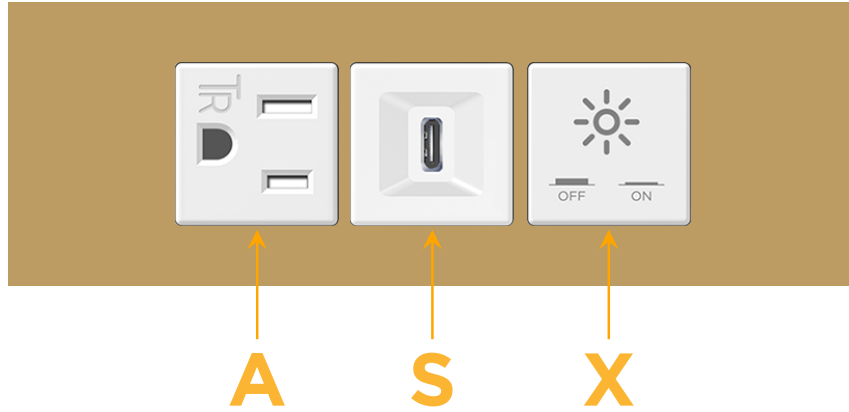

M-POWER-3T

AC POWER & DATA CONNECTIVITY SOLUTION

M-POWER-3TW-ASX-BZATP

Distributed by

Mormax Company, Inc.

8 Westchester Plaza

Elmsford, NY 10523

914-699-0101

sales@mormax.com

mormax.com

Metro Light & Power's line of power & data solutions offers sophisticated design elements combined with greater ease of installation. Streamlined and low-profile, enhanced by side-exiting cords, our outlets advance the industry with their cutting edge look and feel. We believe flexibility is key, and we provide a variety of mounting options, including the ability to mount in limited spaces. Our outlets are available in many finishes and configurations, in addition to a custom color and finish capability for our clients.

Trim Plate Finish: **STANDARD BRONZE (ABS)**

Custom Finishes Available

M-POWER-3TW-ASX-BZATP

Features:

Module/Port Options:

- **A** Tamper Resistant AC Receptacle
- **E** USB-A & USB-C (20W)
- **M** Double USB-A (Fast Charging Ports - 18W)
- **H** HDMI
- **6** CAT 6
- **12** RJ 12
- **X** Switched AC
- **Y** 3-Way Switch (Low Voltage)
- **V** USB-C (45W High Speed Charging Port)
- **S** USB-C (25W High Speed Charging Port)
- **R** Switched AC (Rocker Switch)
- **D** Dimmer Switch

Plug:

Supplied with Low Profile Flat 45° Angle 120 VAC Plug

Optional Standard Straight 120 VAC Plug

Optional Straight 120 VAC Pass-through Plug

- CLEAN, COMPACT DESIGN
- STREAMLINED
- LOW PROFILE
- SIDE-EXITING CORDS
- PLUG & PLAY
- 6' AC CORD & PLUG (FLAT PLUG STANDARD)
- CUSTOMIZABLE CONFIGURATIONS AND FINISHES
- UL LISTED FOR MOUNTING IN FURNITURE
- 15A