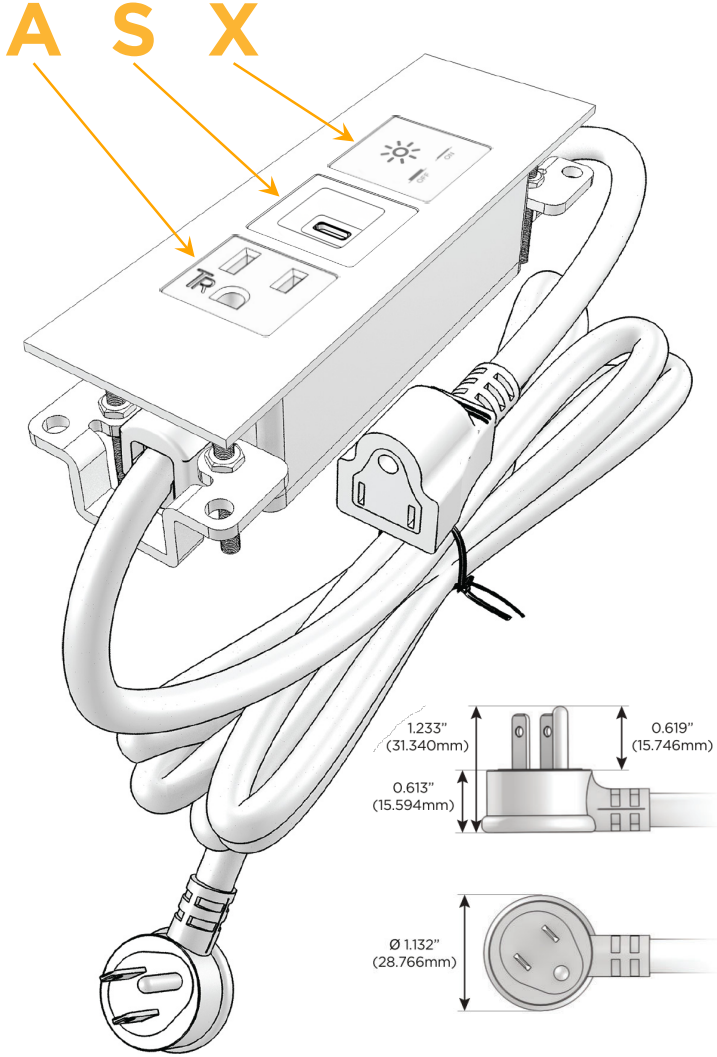

### Module/Port Options:

- A** Tamper Resistant AC Receptacle
- E** USB-A & USB-C (20W)
- M** Double USB-A (Fast Charging Ports - 18W)
- H** HDMI
- 6** CAT 6
- 12** RJ 12
- X** Switched AC
- Y** 3-Way Switch (Low Voltage)
- V** USB-C (45W High Speed Charging Port)
- S** USB-C (25W High Speed Charging Port)
- R** Switched AC (Rocker Switch)
- D** Dimmer Switch

### Plug:

Supplied with Low Profile Flat 45° Angle 120 VAC Plug

Optional Standard Straight 120 VAC Plug

Optional Straight 120 VAC Pass-through Plug

- CLEAN, COMPACT DESIGN
- STREAMLINED
- LOW PROFILE
- SIDE-EXITING CORDS
- PLUG & PLAY
- 6' AC CORD & PLUG (FLAT PLUG STANDARD)
- CUSTOMIZABLE CONFIGURATIONS AND FINISHES
- UL LISTED FOR MOUNTING IN FURNITURE
- 15A

## AC POWER & DATA CONNECTIVITY SOLUTION

M-POWER-3TW-ASX-BZATP

Specs:

### Modules/Ports:

- A** Tamper Resistant AC Receptacle
- S** USB-C (25W High Speed Charging Port)
- X** Switched AC

Distributed by

Mormax Company, Inc.

8 Westchester Plaza

Elmsford, NY 10523

914-699-0101

sales@mormax.com