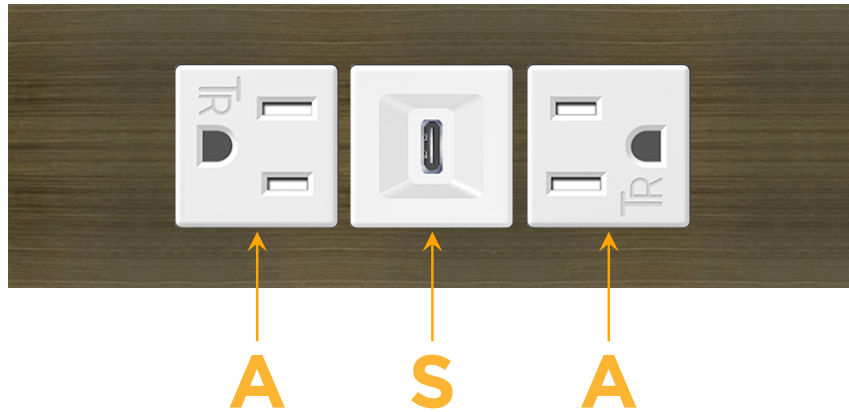

M-POWER-3T

AC POWER & DATA CONNECTIVITY SOLUTION

M-POWER-3TW-ASA-APATP

Distributed by

Mormax Company, Inc.

8 Westchester Plaza

Elmsford, NY 10523

914-699-0101

sales@mormax.com

mormax.com

Metro Light & Power's line of power & data solutions offers sophisticated design elements combined with greater ease of installation. Streamlined and low-profile, enhanced by side-exiting cords, our outlets advance the industry with their cutting edge look and feel. We believe flexibility is key, and we provide a variety of mounting options, including the ability to mount in limited spaces. Our outlets are available in many finishes and configurations, in addition to a custom color and finish capability for our clients.

Trim Plate Finish: **SPECIAL ANTIQUE BRONZE (ABS)**

Custom Finishes Available

M-POWER-3TW-ASA-APATP

Features:

Module/Port Options:

- **A** Tamper Resistant AC Receptacle
- **E** USB-A & USB-C (20W)
- **M** Double USB-A (Fast Charging Ports - 18W)
- **H** HDMI
- **6** CAT 6
- **12** RJ 12
- **X** Switched AC
- **Y** 3-Way Switch (Low Voltage)
- **V** USB-C (45W High Speed Charging Port)
- **S** USB-C (25W High Speed Charging Port)
- **R** Switched AC (Rocker Switch)
- **D** Dimmer Switch

Plug:

Supplied with Low Profile Flat 45° Angle 120 VAC Plug

Optional Standard Straight 120 VAC Plug

Optional Straight 120 VAC Pass-through Plug

- CLEAN, COMPACT DESIGN
- STREAMLINED
- LOW PROFILE
- SIDE-EXITING CORDS
- PLUG & PLAY
- 6' AC CORD & PLUG (FLAT PLUG STANDARD)
- CUSTOMIZABLE CONFIGURATIONS AND FINISHES
- UL LISTED FOR MOUNTING IN FURNITURE
- 15A