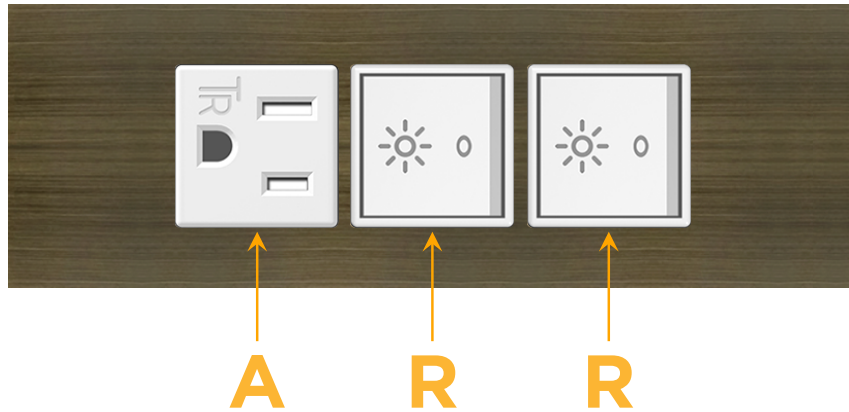

M-POWER-3T

AC POWER & DATA CONNECTIVITY SOLUTION

M-POWER-3TW-ARR-APATP

Distributed by

Mormax Company, Inc.

8 Westchester Plaza

Elmsford, NY 10523

914-699-0101

sales@mormax.com

mormax.com

Metro Light & Power's line of power & data solutions offers sophisticated design elements combined with greater ease of installation. Streamlined and low-profile, enhanced by side-exiting cords, our outlets advance the industry with their cutting edge look and feel. We believe flexibility is key, and we provide a variety of mounting options, including the ability to mount in limited spaces. Our outlets are available in many finishes and configurations, in addition to a custom color and finish capability for our clients.

Trim Plate Finish: **SPECIAL ANTIQUE BRONZE (ABS)**

Custom Finishes Available

M-POWER-3TW-ARR-APATP

Features:

Module/Port Options:

- **A** Tamper Resistant AC Receptacle
- **E** USB-A & USB-C (20W)
- **M** Double USB-A (Fast Charging Ports - 18W)
- **H** HDMI
- **6** CAT 6
- **12** RJ 12
- **X** Switched AC
- **Y** 3-Way Switch (Low Voltage)
- **V** USB-C (45W High Speed Charging Port)
- **S** USB-C (25W High Speed Charging Port)
- **R** Switched AC (Rocker Switch)
- **D** Dimmer Switch

Plug:

Supplied with Low Profile Flat 45° Angle 120 VAC Plug

Optional Standard Straight 120 VAC Plug

Optional Straight 120 VAC Pass-through Plug

- CLEAN, COMPACT DESIGN
- STREAMLINED
- LOW PROFILE
- SIDE-EXITING CORDS
- PLUG & PLAY
- 6' AC CORD & PLUG (FLAT PLUG STANDARD)
- CUSTOMIZABLE CONFIGURATIONS AND FINISHES
- UL LISTED FOR MOUNTING IN FURNITURE
- 15A