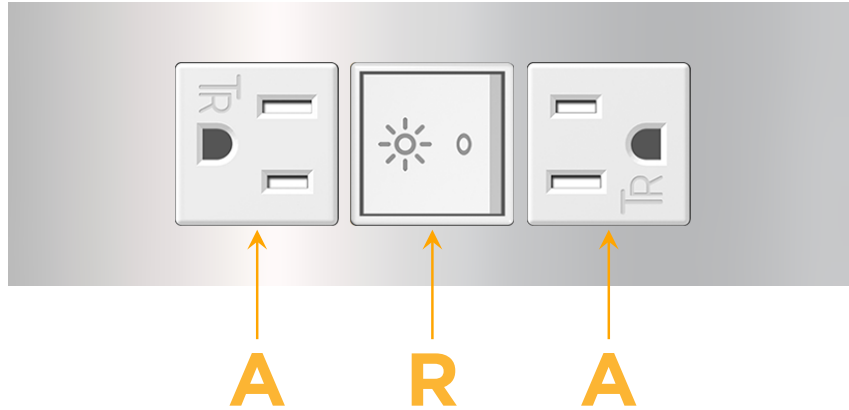

Trim Plate Finish: **CHROME (ABS)**

Custom Finishes Available

M-POWER-3TW-ARA-CRATP

Features:

Module/Port Options:

- A** Tamper Resistant AC Receptacle
- E** USB-A & USB-C (20W)
- M** Double USB-A (Fast Charging Ports - 18W)
- H** HDMI
- 6** CAT 6
- 12** RJ 12
- X** Switched AC
- Y** 3-Way Switch (Low Voltage)
- V** USB-C (45W High Speed Charging Port)
- S** USB-C (25W High Speed Charging Port)
- R** Switched AC (Rocker Switch)
- D** Dimmer Switch

Plug:

Supplied with Low Profile Flat 45° Angle 120 VAC Plug

Optional Standard Straight 120 VAC Plug

Optional Straight 120 VAC Pass-through Plug

- CLEAN, COMPACT DESIGN
- STREAMLINED
- LOW PROFILE
- SIDE-EXITING CORDS
- PLUG & PLAY
- 6' AC CORD & PLUG (FLAT PLUG STANDARD)
- CUSTOMIZABLE CONFIGURATIONS AND FINISHES
- UL LISTED FOR MOUNTING IN FURNITURE
- 15A

M-POWER-3T

AC POWER & DATA CONNECTIVITY SOLUTION

M-POWER-3TW-ARA-CRATP

Specs:

Modules/Ports:

- A** Tamper Resistant AC Receptacle
- R** Switched AC (Rocker Switch)

Distributed by

Mormax Company, Inc.