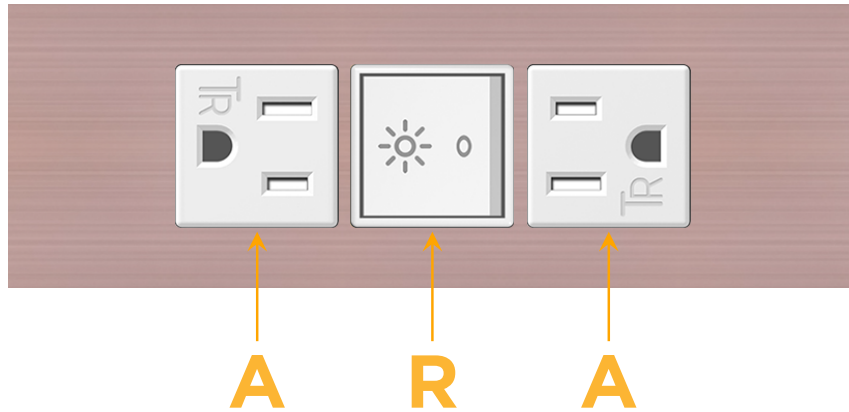

M-POWER-3T

AC POWER & DATA CONNECTIVITY SOLUTION

M-POWER-3TW-ARA-CHATP

Distributed by

Mormax Company, Inc.

8 Westchester Plaza

Elmsford, NY 10523

914-699-0101

sales@mormax.com

mormax.com

Metro Light & Power's line of power & data solutions offers sophisticated design elements combined with greater ease of installation. Streamlined and low-profile, enhanced by side-exiting cords, our outlets advance the industry with their cutting edge look and feel. We believe flexibility is key, and we provide a variety of mounting options, including the ability to mount in limited spaces. Our outlets are available in many finishes and configurations, in addition to a custom color and finish capability for our clients.

Trim Plate Finish: **CHAMPAGNE (ABS)**

Custom Finishes Available

M-POWER-3TW-ARA-CHATP

Features:

Module/Port Options:

- **A** Tamper Resistant AC Receptacle
- **E** USB-A & USB-C (20W)
- **M** Double USB-A (Fast Charging Ports - 18W)
- **H** HDMI
- **6** CAT 6
- **12** RJ 12
- **X** Switched AC
- **Y** 3-Way Switch (Low Voltage)
- **V** USB-C (45W High Speed Charging Port)
- **S** USB-C (25W High Speed Charging Port)
- **R** Switched AC (Rocker Switch)
- **D** Dimmer Switch

Plug:

Supplied with Low Profile Flat 45° Angle 120 VAC Plug

Optional Standard Straight 120 VAC Plug

Optional Straight 120 VAC Pass-through Plug

- CLEAN, COMPACT DESIGN
- STREAMLINED
- LOW PROFILE
- SIDE-EXITING CORDS
- PLUG & PLAY
- 6' AC CORD & PLUG (FLAT PLUG STANDARD)
- CUSTOMIZABLE CONFIGURATIONS AND FINISHES
- UL LISTED FOR MOUNTING IN FURNITURE
- 15A