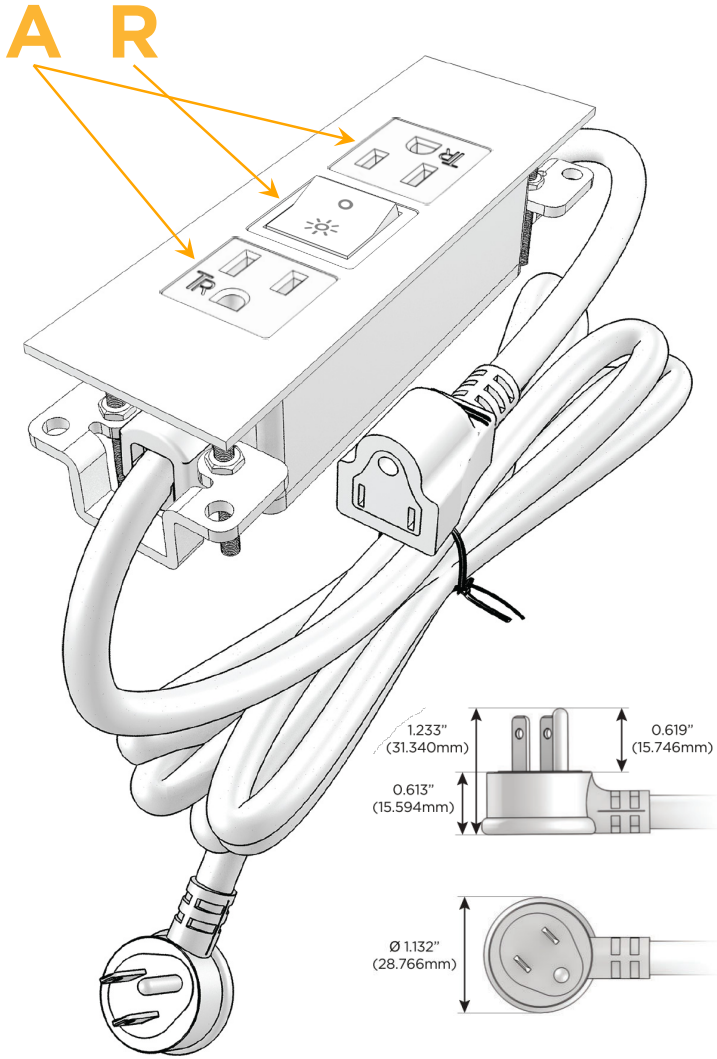

M-POWER-3T

AC POWER & DATA CONNECTIVITY SOLUTION

M-POWER-3TW-ARA-CHATP

Specs:

Modules/Ports:

- **A** Tamper Resistant AC Receptacle
- **R** Switched AC (Rocker Switch)

Distributed by

Mormax Company, Inc.

8 Westchester Plaza

Elmsford, NY 10523

914-699-0101

sales@mormax.com

mormax.com