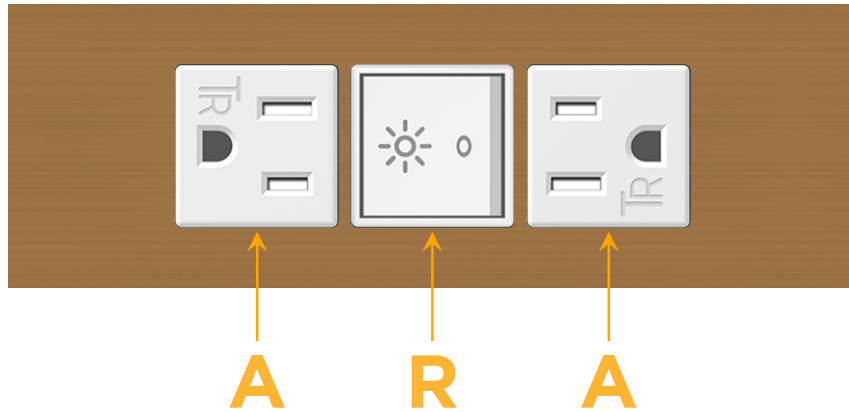

M-POWER-3T

AC POWER & DATA CONNECTIVITY SOLUTION

M-POWER-3TW-ARA-BZ4TP

Distributed by

Mormax Company, Inc.

8 Westchester Plaza

Elmsford, NY 10523

914-699-0101

sales@mormax.com

mormax.com

Metro Light & Power's line of power & data solutions offers sophisticated design elements combined with greater ease of installation. Streamlined and low-profile, enhanced by side-exiting cords, our outlets advance the industry with their cutting edge look and feel. We believe flexibility is key, and we provide a variety of mounting options, including the ability to mount in limited spaces. Our outlets are available in many finishes and configurations, in addition to a custom color and finish capability for our clients.

Trim Plate Finish: **SOLID BRONZE BRUSHED**

Custom Finishes Available

M-POWER-3TW-ARA-BZ4TP

Features:

Module/Port Options:

- **A** Tamper Resistant AC Receptacle
- **E** USB-A & USB-C (20W)
- **M** Double USB-A (Fast Charging Ports - 18W)
- **H** HDMI
- **6** CAT 6
- **12** RJ 12
- **X** Switched AC
- **Y** 3-Way Switch (Low Voltage)
- **V** USB-C (45W High Speed Charging Port)
- **S** USB-C (25W High Speed Charging Port)
- **R** Switched AC (Rocker Switch)
- **D** Dimmer Switch

Plug:

Supplied with Low Profile Flat 45° Angle 120 VAC Plug

Optional Standard Straight 120 VAC Plug

Optional Straight 120 VAC Pass-through Plug

- CLEAN, COMPACT DESIGN
- STREAMLINED
- LOW PROFILE
- SIDE-EXITING CORDS
- PLUG & PLAY
- 6' AC CORD & PLUG (FLAT PLUG STANDARD)
- CUSTOMIZABLE CONFIGURATIONS AND FINISHES
- UL LISTED FOR MOUNTING IN FURNITURE
- 15A