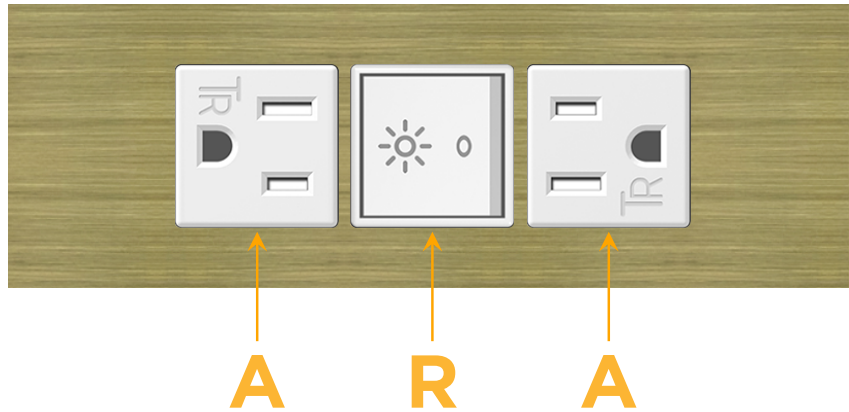

M-POWER-3T

AC POWER & DATA CONNECTIVITY SOLUTION

M-POWER-3TW-ARA-BRAATP

Distributed by

Mormax Company, Inc.

8 Westchester Plaza

Elmsford, NY 10523

914-699-0101

sales@mormax.com

mormax.com

Metro Light & Power's line of power & data solutions offers sophisticated design elements combined with greater ease of installation. Streamlined and low-profile, enhanced by side-exiting cords, our outlets advance the industry with their cutting edge look and feel. We believe flexibility is key, and we provide a variety of mounting options, including the ability to mount in limited spaces. Our outlets are available in many finishes and configurations, in addition to a custom color and finish capability for our clients.

Trim Plate Finish: **BRASS ANTIQUED (ABS)**

Custom Finishes Available

M-POWER-3TW-ARA-BRAATP

Features:

Module/Port Options:

- **A** Tamper Resistant AC Receptacle
- **E** USB-A & USB-C (20W)
- **M** Double USB-A (Fast Charging Ports - 18W)
- **H** HDMI
- **6** CAT 6
- **12** RJ 12
- **X** Switched AC
- **Y** 3-Way Switch (Low Voltage)
- **V** USB-C (45W High Speed Charging Port)
- **S** USB-C (25W High Speed Charging Port)
- **R** Switched AC (Rocker Switch)
- **D** Dimmer Switch

Plug:

Supplied with Low Profile Flat 45° Angle 120 VAC Plug

Optional Standard Straight 120 VAC Plug

Optional Straight 120 VAC Pass-through Plug

- CLEAN, COMPACT DESIGN
- STREAMLINED
- LOW PROFILE
- SIDE-EXITING CORDS
- PLUG & PLAY
- 6' AC CORD & PLUG (FLAT PLUG STANDARD)
- CUSTOMIZABLE CONFIGURATIONS AND FINISHES
- UL LISTED FOR MOUNTING IN FURNITURE
- 15A