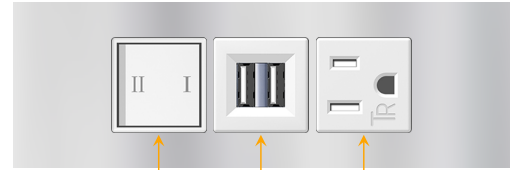

Y M A

Features:

Module/Port Options:

- **A** Tamper Resistant AC Receptacle
- **E** USB-A & USB-C (20W)
- **M** Double USB-A (Fast Charging Ports - 18W)
- **H** HDMI
- **6** CAT 6
- **12** RJ 12
- **X** Switched AC
- **Y** 3-Way Switch (Low Voltage)
- **V** USB-C (45W High Speed Charging Port)
- **S** USB-C (25W High Speed Charging Port)
- **R** Switched AC (Rocker Switch)
- **D** Dimmer Switch

Plug:

Supplied with Low Profile Flat 45° Angle 120 VAC Plug

Optional Standard Straight 120 VAC Plug

Optional Straight 120 VAC Pass-through Plug

- CLEAN, COMPACT DESIGN
- STREAMLINED
- LOW PROFILE
- SIDE-EXITING CORDS
- PLUG & PLAY
- 6' AC CORD & PLUG (FLAT PLUG STANDARD)
- CUSTOMIZABLE CONFIGURATIONS AND FINISHES
- UL LISTED FOR MOUNTING IN FURNITURE
- 15A

UL LISTED AND APPROVED FOR USE ONLY WITH METRO LIGHT & POWER'S UL LISTED LEDS & CLASS 2 UL LISTED LED DRIVERS