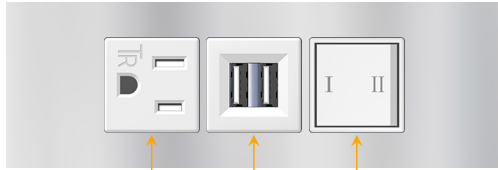

M-POWER-3T

AC POWER & DATA CONNECTIVITY SOLUTION

M-POWER-3TW-AMY-SS8TP(2)

Distributed by

Mormax Company, Inc.

8 Westchester Plaza

Elmsford, NY 10523

914-699-0101

sales@mormax.com

mormax.com

Metro Light & Power's line of power & data solutions offers sophisticated design elements combined with greater ease of installation. Streamlined and low-profile, enhanced by side-exiting cords, our outlets advance the industry with their cutting edge look and feel. We believe flexibility is key, and we provide a variety of mounting options, including the ability to mount in limited spaces. Our outlets are available in many finishes and configurations, in addition to a custom color and finish capability for our clients.

Trim Plate Finish: **STAINLESS STEEL MIRROR FINISH**

Custom Finishes Available

M-POWER-3TW-AMY-SS8TP(2)

A M Y