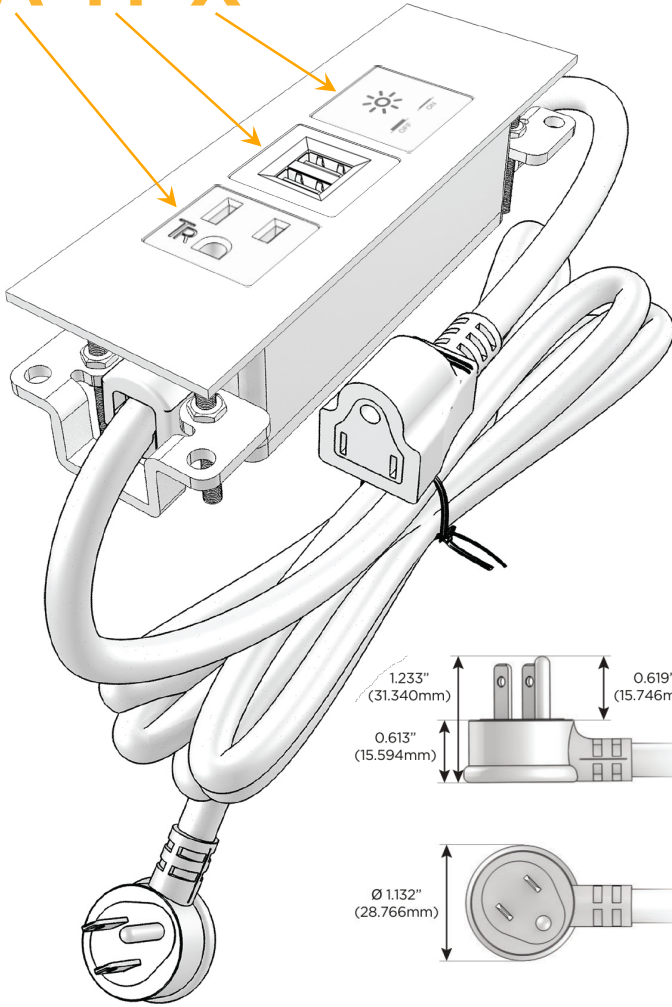

Trim Plate Finish: **CHAMPAGNE (ABS)**

Custom Finishes Available

M-POWER-3TW-AMX-CHATP

Features:

Module/Port Options:

- A** Tamper Resistant AC Receptacle
- E** USB-A & USB-C (20W)
- M** Double USB-A (Fast Charging Ports - 18W)
- H** HDMI
- 6** CAT 6
- 12** RJ 12
- X** Switched AC
- Y** 3-Way Switch (Low Voltage)
- V** USB-C (45W High Speed Charging Port)
- S** USB-C (25W High Speed Charging Port)
- R** Switched AC (Rocker Switch)
- D** Dimmer Switch

Plug:

Supplied with Low Profile Flat 45° Angle 120 VAC Plug

Optional Standard Straight 120 VAC Plug

Optional Straight 120 VAC Pass-through Plug

- CLEAN, COMPACT DESIGN
- STREAMLINED
- LOW PROFILE
- SIDE-EXITING CORDS
- PLUG & PLAY
- 6' AC CORD & PLUG (FLAT PLUG STANDARD)
- CUSTOMIZABLE CONFIGURATIONS AND FINISHES
- UL LISTED FOR MOUNTING IN FURNITURE
- 15A

sales@mormax.com

mormax.com

Specs:

Modules/Ports:

- A** Tamper Resistant AC Receptacle
- M** Double USB-A (Fast Charging Ports - 18W)
- X** Switched AC

A M X

TOP