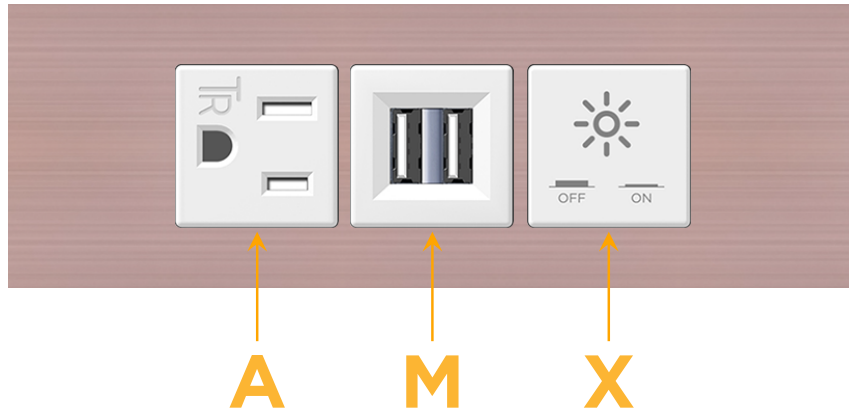

Trim Plate Finish: **CHAMPAGNE (ABS)**

Custom Finishes Available

M-POWER-3TW-AMX-CHATP

Features:

Module/Port Options:

- A** Tamper Resistant AC Receptacle
- E** USB-A & USB-C (20W)
- M** Double USB-A (Fast Charging Ports - 18W)
- H** HDMI
- 6** CAT 6
- 12** RJ 12
- X** Switched AC
- Y** 3-Way Switch (Low Voltage)
- V** USB-C (45W High Speed Charging Port)
- S** USB-C (25W High Speed Charging Port)
- R** Switched AC (Rocker Switch)
- D** Dimmer Switch

Plug:

Supplied with Low Profile Flat 45° Angle 120 VAC Plug

Optional Standard Straight 120 VAC Plug

Optional Straight 120 VAC Pass-through Plug

- CLEAN, COMPACT DESIGN
- STREAMLINED
- LOW PROFILE
- SIDE-EXITING CORDS
- PLUG & PLAY
- 6' AC CORD & PLUG (FLAT PLUG STANDARD)
- CUSTOMIZABLE CONFIGURATIONS AND FINISHES
- UL LISTED FOR MOUNTING IN FURNITURE
- 15A

sales@mormax.com

mormax.com

Specs:

Modules/Ports:

- A** Tamper Resistant AC Receptacle
- M** Double USB-A (Fast Charging Ports - 18W)
- X** Switched AC

A M X

TOP