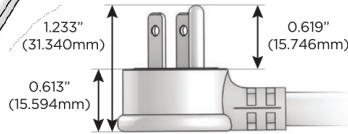

M-POWER-3T

AC POWER & DATA CONNECTIVITY SOLUTION

M-POWER-3TW-AMX-BZ5ATP

Specs:

Modules/Ports:

- A** Tamper Resistant AC Receptacle
- M** Double USB-A (Fast Charging Ports - 18W)
- X** Switched AC

Distributed by