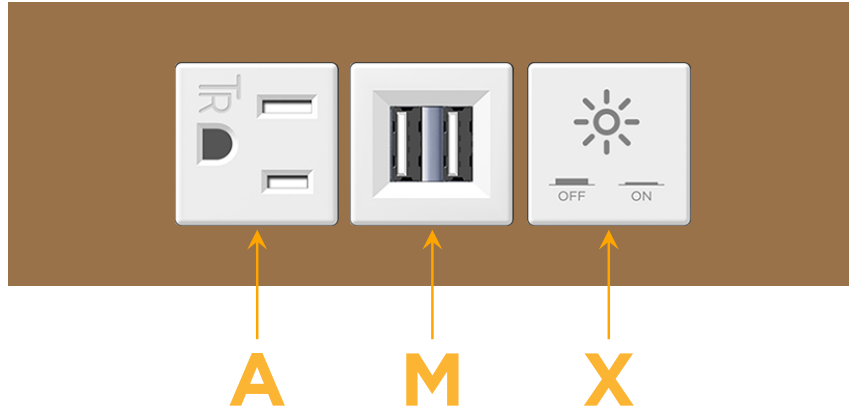

Trim Plate Finish: **ARCHITECTURAL BRONZE (ABS)**

Custom Finishes Available

M-POWER-3TW-AMX-BZ5ATP

Features:

Module/Port Options:

- A** Tamper Resistant AC Receptacle
- E** USB-A & USB-C (20W)
- M** Double USB-A (Fast Charging Ports - 18W)
- H** HDMI
- 6** CAT 6
- 12** RJ 12
- X** Switched AC
- Y** 3-Way Switch (Low Voltage)
- V** USB-C (45W High Speed Charging Port)
- S** USB-C (25W High Speed Charging Port)
- R** Switched AC (Rocker Switch)
- D** Dimmer Switch

Plug:

Supplied with Low Profile Flat 45° Angle 120 VAC Plug

Optional Standard Straight 120 VAC Plug

Optional Straight 120 VAC Pass-through Plug

- CLEAN, COMPACT DESIGN
- STREAMLINED
- LOW PROFILE
- SIDE-EXITING CORDS
- PLUG & PLAY
- 6' AC CORD & PLUG (FLAT PLUG STANDARD)
- CUSTOMIZABLE CONFIGURATIONS AND FINISHES
- UL LISTED FOR MOUNTING IN FURNITURE
- 15A

M-POWER-3T

AC POWER & DATA CONNECTIVITY SOLUTION

M-POWER-3TW-AMX-BZ5ATP

Specs:

Modules/Ports:

- A** Tamper Resistant AC Receptacle
- M** Double USB-A (Fast Charging Ports - 18W)
- X** Switched AC

Distributed by