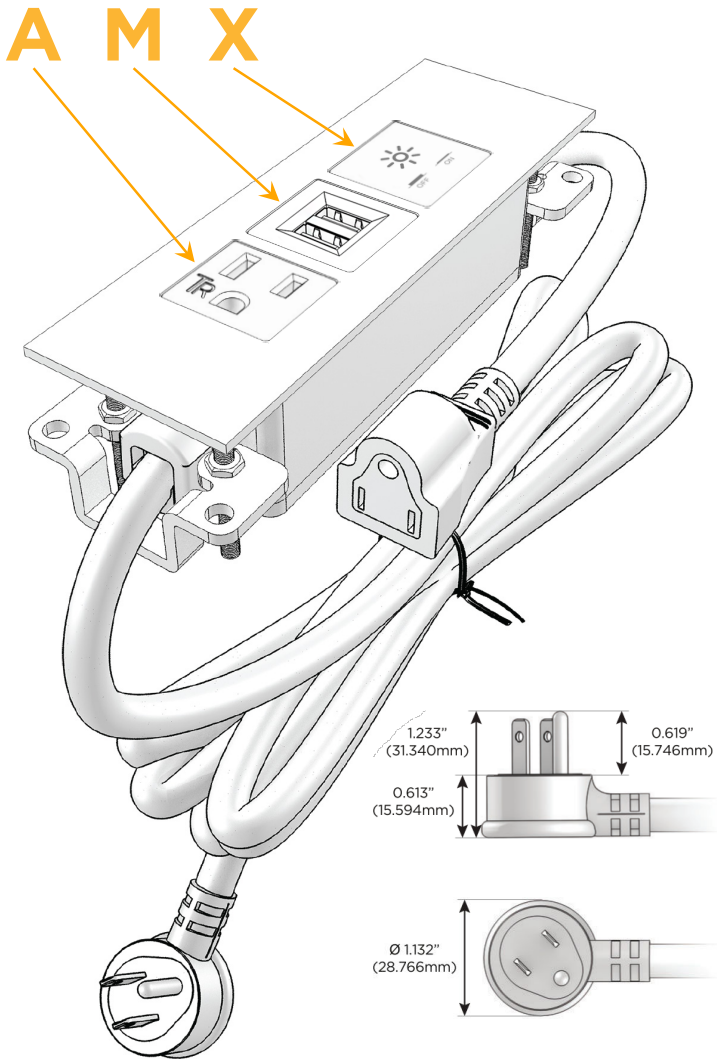

Trim Plate Finish: **ARCHITECTURAL BRONZE (ABS)**

Custom Finishes Available

M-POWER-3TW-AMX-BZ5ATP

Features:

Module/Port Options:

- A** Tamper Resistant AC Receptacle
- E** USB-A & USB-C (20W)
- M** Double USB-A (Fast Charging Ports - 18W)
- H** HDMI
- 6** CAT 6
- 12** RJ 12
- X** Switched AC
- Y** 3-Way Switch (Low Voltage)
- V** USB-C (45W High Speed Charging Port)
- S** USB-C (25W High Speed Charging Port)
- R** Switched AC (Rocker Switch)
- D** Dimmer Switch

Plug:

Supplied with Low Profile Flat 45° Angle 120 VAC Plug

Optional Standard Straight 120 VAC Plug

Optional Straight 120 VAC Pass-through Plug

- CLEAN, COMPACT DESIGN
- STREAMLINED
- LOW PROFILE
- SIDE-EXITING CORDS
- PLUG & PLAY
- 6' AC CORD & PLUG (FLAT PLUG STANDARD)
- CUSTOMIZABLE CONFIGURATIONS AND FINISHES
- UL LISTED FOR MOUNTING IN FURNITURE
- 15A

M-POWER-3T

AC POWER & DATA CONNECTIVITY SOLUTION

M-POWER-3TW-AMX-BZ5ATP

Specs:

Modules/Ports:

- A** Tamper Resistant AC Receptacle
- M** Double USB-A (Fast Charging Ports - 18W)
- X** Switched AC

Distributed by