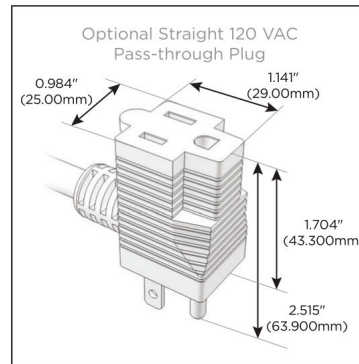

Plug:

Supplied with Low Profile Flat 45° Angle 120 VAC Plug

Optional Standard Straight 120 VAC Plug

Optional Straight 120 VAC Pass-through Plug

- CLEAN, COMPACT DESIGN
- STREAMLINED
- LOW PROFILE
- SIDE-EXITING CORDS
- PLUG & PLAY
- 6' AC CORD & PLUG (FLAT PLUG STANDARD)
- CUSTOMIZABLE CONFIGURATIONS AND FINISHES
- UL LISTED FOR MOUNTING IN FURNITURE
- 15A

M-POWER-3T

AC POWER & DATA CONNECTIVITY SOLUTION

M-POWER-3TW-AMX-BZ5ATP

Specs:

Modules/Ports:

- A** Tamper Resistant AC Receptacle
- M** Double USB-A (Fast Charging Ports - 18W)
- X** Switched AC

Distributed by