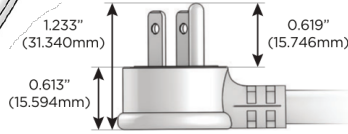

## AC POWER & DATA CONNECTIVITY SOLUTION

M-POWER-3TW-AMX-BZ5AATP

Specs:

**Modules/Ports:**

- A** Tamper Resistant AC Receptacle
- M** Double USB-A (Fast Charging Ports - 18W)
- X** Switched AC

**A M X**

TOP