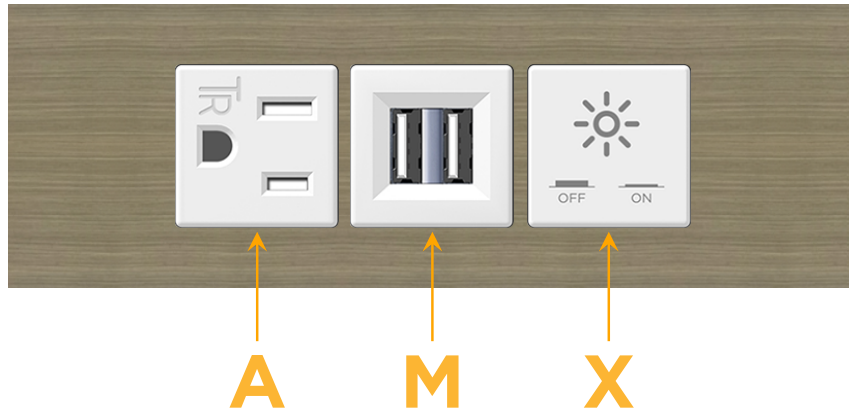

M-POWER-3T

AC POWER & DATA CONNECTIVITY SOLUTION

M-POWER-3TW-AMX-BZ5AATP

Distributed by

Mormax Company, Inc.

8 Westchester Plaza

Elmsford, NY 10523

914-699-0101

sales@mormax.com

mormax.com

Metro Light & Power's line of power & data solutions offers sophisticated design elements combined with greater ease of installation. Streamlined and low-profile, enhanced by side-exiting cords, our outlets advance the industry with their cutting edge look and feel. We believe flexibility is key, and we provide a variety of mounting options, including the ability to mount in limited spaces. Our outlets are available in many finishes and configurations, in addition to a custom color and finish capability for our clients.

Trim Plate Finish: **ANTIQUED ARCHITECTURAL BRONZE (ABS)**

Custom Finishes Available

M-POWER-3TW-AMX-BZ5AATP

Features:

Module/Port Options:

- **A** Tamper Resistant AC Receptacle
- **E** USB-A & USB-C (20W)
- **M** Double USB-A (Fast Charging Ports - 18W)
- **H** HDMI
- **6** CAT 6
- **12** RJ 12
- **X** Switched AC
- **Y** 3-Way Switch (Low Voltage)
- **V** USB-C (45W High Speed Charging Port)
- **S** USB-C (25W High Speed Charging Port)
- **R** Switched AC (Rocker Switch)
- **D** Dimmer Switch

Plug:

Supplied with Low Profile Flat 45° Angle 120 VAC Plug

Optional Standard Straight 120 VAC Plug

Optional Straight 120 VAC Pass-through Plug

- CLEAN, COMPACT DESIGN
- STREAMLINED
- LOW PROFILE
- SIDE-EXITING CORDS
- PLUG & PLAY
- 6' AC CORD & PLUG (FLAT PLUG STANDARD)
- CUSTOMIZABLE CONFIGURATIONS AND FINISHES
- UL LISTED FOR MOUNTING IN FURNITURE
- 15A