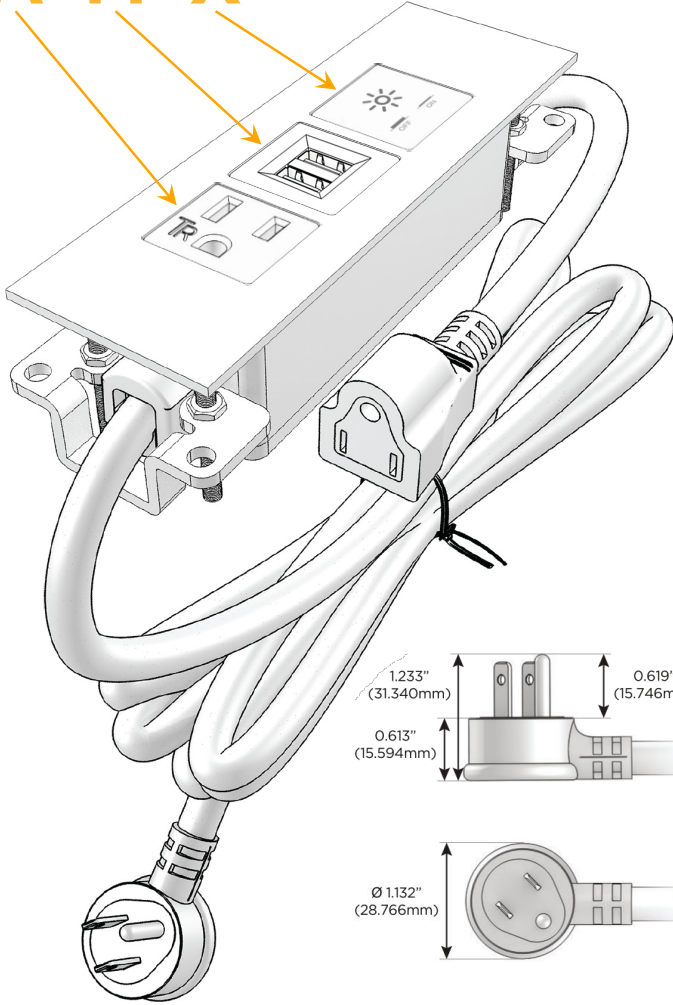

##### Module/Port Options:

- A** Tamper Resistant AC Receptacle
- E** USB-A & USB-C (20W)
- M** Double USB-A (Fast Charging Ports - 18W)
- H** HDMI
- 6** CAT 6
- 12** RJ 12
- X** Switched AC
- Y** 3-Way Switch (Low Voltage)
- V** USB-C (45W High Speed Charging Port)
- S** USB-C (25W High Speed Charging Port)
- R** Switched AC (Rocker Switch)
- D** Dimmer Switch

##### Plug:

Supplied with Low Profile Flat 45° Angle 120 VAC Plug

Optional Standard Straight 120 VAC Plug

Optional Straight 120 VAC Pass-through Plug

- CLEAN, COMPACT DESIGN
- STREAMLINED
- LOW PROFILE
- SIDE-EXITING CORDS
- PLUG & PLAY
- 6' AC CORD & PLUG (FLAT PLUG STANDARD)
- CUSTOMIZABLE CONFIGURATIONS AND FINISHES
- UL LISTED FOR MOUNTING IN FURNITURE
- 15A

## AC POWER & DATA CONNECTIVITY SOLUTION

M-POWER-3TW-AMX-BZ5AATP

Specs:

**Modules/Ports:**

- A** Tamper Resistant AC Receptacle
- M** Double USB-A (Fast Charging Ports - 18W)
- X** Switched AC

**A M X**

TOP