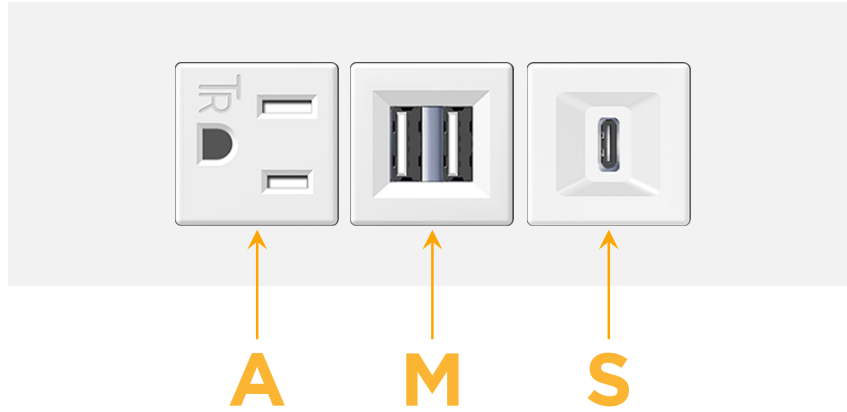

Trim Plate Finish: **WHITE (ABS)**

Custom Finishes Available

M-POWER-3TW-AMS-WATP

Features:

Module/Port Options:

- A** Tamper Resistant AC Receptacle
- E** USB-A & USB-C (20W)
- M** Double USB-A (Fast Charging Ports - 18W)
- H** HDMI
- 6** CAT 6
- 12** RJ 12
- X** Switched AC
- Y** 3-Way Switch (Low Voltage)
- V** USB-C (45W High Speed Charging Port)
- S** USB-C (25W High Speed Charging Port)
- R** Switched AC (Rocker Switch)
- D** Dimmer Switch

Plug:

Supplied with Low Profile Flat 45° Angle 120 VAC Plug

Optional Standard Straight 120 VAC Plug

Optional Straight 120 VAC Pass-through Plug

- CLEAN, COMPACT DESIGN
- STREAMLINED
- LOW PROFILE
- SIDE-EXITING CORDS
- PLUG & PLAY
- 6' AC CORD & PLUG (FLAT PLUG STANDARD)
- CUSTOMIZABLE CONFIGURATIONS AND FINISHES
- UL LISTED FOR MOUNTING IN FURNITURE
- 15A

sales@mormax.com

mormax.com

Specs:

Modules/Ports:

- A** Tamper Resistant AC Receptacle
- M** Double USB-A (Fast Charging Ports - 18W)
- S** USB-C (25W High Speed Charging Port)