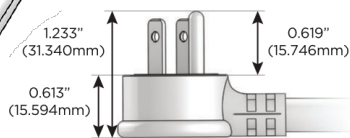

M-POWER-3T

AC POWER & DATA CONNECTIVITY SOLUTION

M-POWER-3TW-AMS-SS4TP

Specs:

Modules/Ports:

- **A** Tamper Resistant AC Receptacle
- **M** Double USB-A (Fast Charging Ports - 18W)
- **S** USB-C (25W High Speed Charging Port)