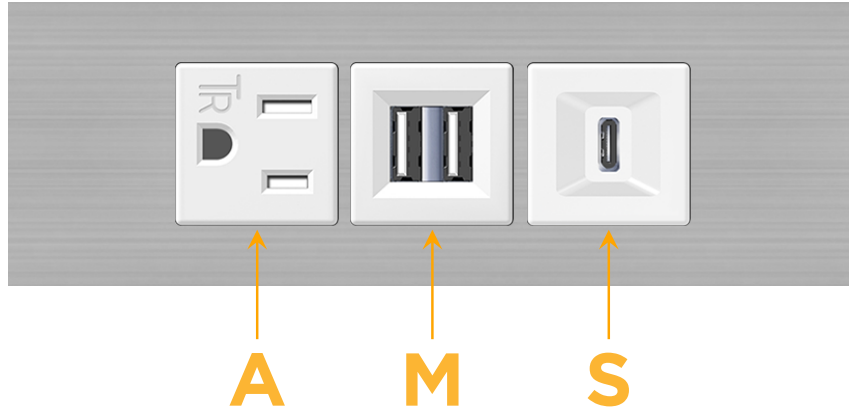

M-POWER-3T

AC POWER & DATA CONNECTIVITY SOLUTION

M-POWER-3TW-AMS-SS4TP

Distributed by

Mormax Company, Inc.

8 Westchester Plaza

Elmsford, NY 10523

914-699-0101

sales@mormax.com

mormax.com

Metro Light & Power's line of power & data solutions offers sophisticated design elements combined with greater ease of installation. Streamlined and low-profile, enhanced by side-exiting cords, our outlets advance the industry with their cutting edge look and feel. We believe flexibility is key, and we provide a variety of mounting options, including the ability to mount in limited spaces. Our outlets are available in many finishes and configurations, in addition to a custom color and finish capability for our clients.

Trim Plate Finish: **STAINLESS STEEL BRUSHED**

Custom Finishes Available

M-POWER-3TW-AMS-SS4TP

Features:

Module/Port Options:

- **A** Tamper Resistant AC Receptacle
- **E** USB-A & USB-C (20W)
- **M** Double USB-A (Fast Charging Ports - 18W)
- **H** HDMI
- **6** CAT 6
- **12** RJ 12
- **X** Switched AC
- **Y** 3-Way Switch (Low Voltage)
- **V** USB-C (45W High Speed Charging Port)
- **S** USB-C (25W High Speed Charging Port)
- **R** Switched AC (Rocker Switch)
- **D** Dimmer Switch

Plug:

Supplied with Low Profile Flat 45° Angle 120 VAC Plug

Optional Standard Straight 120 VAC Plug

Optional Straight 120 VAC Pass-through Plug

- CLEAN, COMPACT DESIGN
- STREAMLINED
- LOW PROFILE
- SIDE-EXITING CORDS
- PLUG & PLAY
- 6' AC CORD & PLUG (FLAT PLUG STANDARD)
- CUSTOMIZABLE CONFIGURATIONS AND FINISHES
- UL LISTED FOR MOUNTING IN FURNITURE
- 15A