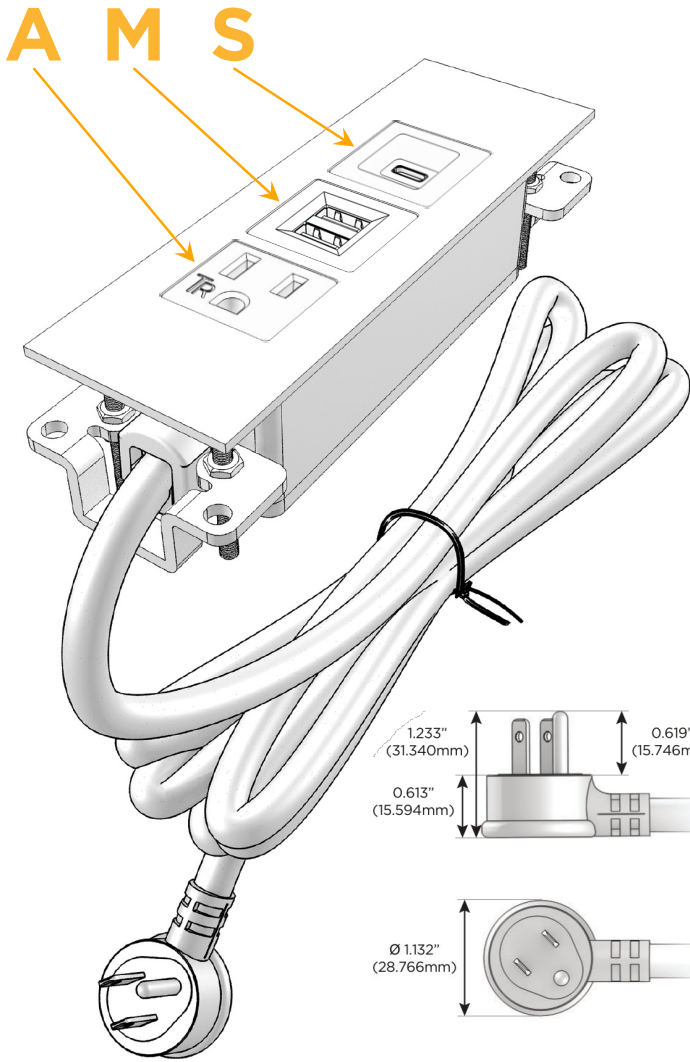

### Module/Port Options:

- A** Tamper Resistant AC Receptacle
- E** USB-A & USB-C (20W)
- M** Double USB-A (Fast Charging Ports - 18W)
- H** HDMI
- 6** CAT 6
- 12** RJ 12
- X** Switched AC
- Y** 3-Way Switch (Low Voltage)
- V** USB-C (45W High Speed Charging Port)
- S** USB-C (25W High Speed Charging Port)
- R** Switched AC (Rocker Switch)
- D** Dimmer Switch

### Plug:

Supplied with Low Profile Flat 45° Angle 120 VAC Plug

Optional Standard Straight 120 VAC Plug

Optional Straight 120 VAC Pass-through Plug

- CLEAN, COMPACT DESIGN
- STREAMLINED
- LOW PROFILE
- SIDE-EXITING CORDS
- PLUG & PLAY
- 6' AC CORD & PLUG (FLAT PLUG STANDARD)
- CUSTOMIZABLE CONFIGURATIONS AND FINISHES
- UL LISTED FOR MOUNTING IN FURNITURE
- 15A

## AC POWER & DATA CONNECTIVITY SOLUTION

M-POWER-3TW-AMS-SS4TP

Specs:

### Modules/Ports:

- A** Tamper Resistant AC Receptacle
- M** Double USB-A (Fast Charging Ports - 18W)
- S** USB-C (25W High Speed Charging Port)

Distributed by

Mormax Company, Inc.

8 Westchester Plaza

Elmsford, NY 10523