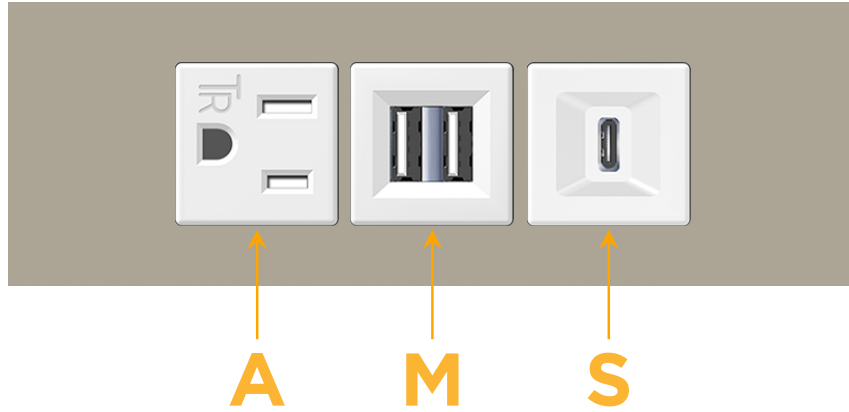

Trim Plate Finish: **SATIN NICKEL (ABS)**

Custom Finishes Available

M-POWER-3TW-AMS-SATP

Features:

Module/Port Options:

- A** Tamper Resistant AC Receptacle
- E** USB-A & USB-C (20W)
- M** Double USB-A (Fast Charging Ports - 18W)
- H** HDMI
- 6** CAT 6
- 12** RJ 12
- X** Switched AC
- Y** 3-Way Switch (Low Voltage)
- V** USB-C (45W High Speed Charging Port)
- S** USB-C (25W High Speed Charging Port)
- R** Switched AC (Rocker Switch)
- D** Dimmer Switch

Plug:

Supplied with Low Profile Flat 45° Angle 120 VAC Plug

Optional Standard Straight 120 VAC Plug

Optional Straight 120 VAC Pass-through Plug

- CLEAN, COMPACT DESIGN
- STREAMLINED
- LOW PROFILE
- SIDE-EXITING CORDS
- PLUG & PLAY
- 6' AC CORD & PLUG (FLAT PLUG STANDARD)
- CUSTOMIZABLE CONFIGURATIONS AND FINISHES
- UL LISTED FOR MOUNTING IN FURNITURE
- 15A

M-POWER-3T

AC POWER & DATA CONNECTIVITY SOLUTION

M-POWER-3TW-AMS-SATP

Specs:

Modules/Ports:

- A** Tamper Resistant AC Receptacle
- M** Double USB-A (Fast Charging Ports - 18W)
- S** USB-C (25W High Speed Charging Port)