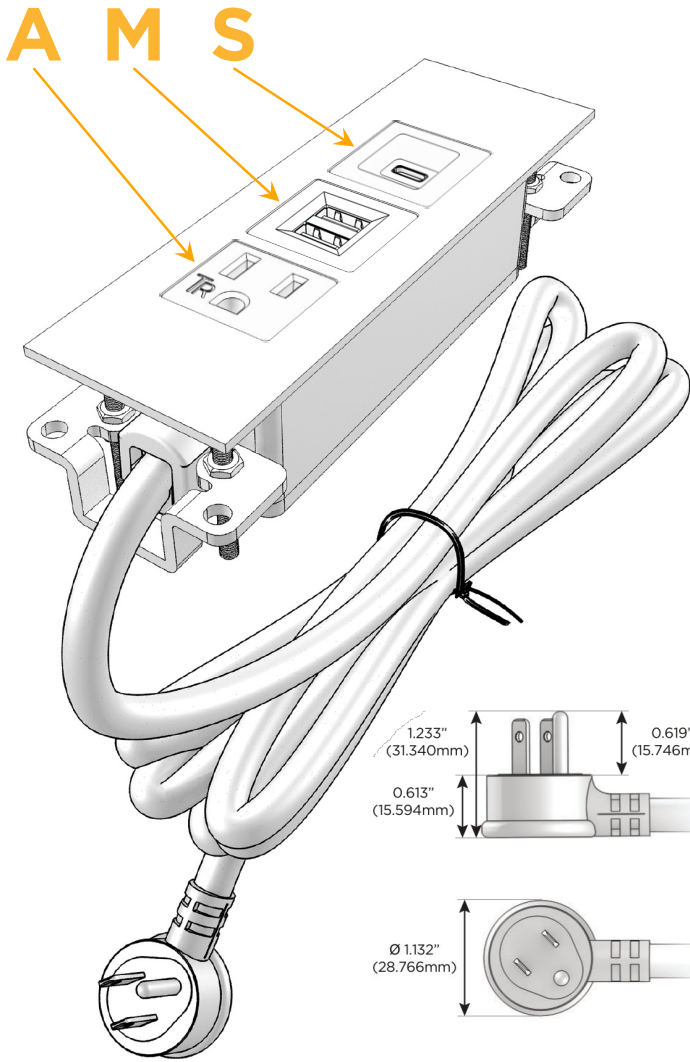

Trim Plate Finish: **SATIN NICKEL (ABS)**

Custom Finishes Available

M-POWER-3TW-AMS-SATP

Features:

Module/Port Options:

- A** Tamper Resistant AC Receptacle
- E** USB-A & USB-C (20W)
- M** Double USB-A (Fast Charging Ports - 18W)
- H** HDMI
- 6** CAT 6
- 12** RJ 12
- X** Switched AC
- Y** 3-Way Switch (Low Voltage)
- V** USB-C (45W High Speed Charging Port)
- S** USB-C (25W High Speed Charging Port)
- R** Switched AC (Rocker Switch)
- D** Dimmer Switch

Plug:

Supplied with Low Profile Flat 45° Angle 120 VAC Plug

Optional Standard Straight 120 VAC Plug

Optional Straight 120 VAC Pass-through Plug

- CLEAN, COMPACT DESIGN
- STREAMLINED
- LOW PROFILE
- SIDE-EXITING CORDS
- PLUG & PLAY
- 6' AC CORD & PLUG (FLAT PLUG STANDARD)
- CUSTOMIZABLE CONFIGURATIONS AND FINISHES
- UL LISTED FOR MOUNTING IN FURNITURE
- 15A

M-POWER-3T

AC POWER & DATA CONNECTIVITY SOLUTION

M-POWER-3TW-AMS-SATP

Specs:

Modules/Ports:

- A** Tamper Resistant AC Receptacle
- M** Double USB-A (Fast Charging Ports - 18W)
- S** USB-C (25W High Speed Charging Port)