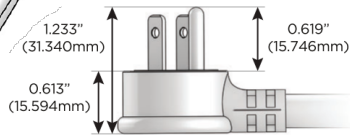

M-POWER-3T

AC POWER & DATA CONNECTIVITY SOLUTION

M-POWER-3TW-AMS-SATP

Specs:

Modules/Ports:

- A** Tamper Resistant AC Receptacle
- M** Double USB-A (Fast Charging Ports - 18W)
- S** USB-C (25W High Speed Charging Port)