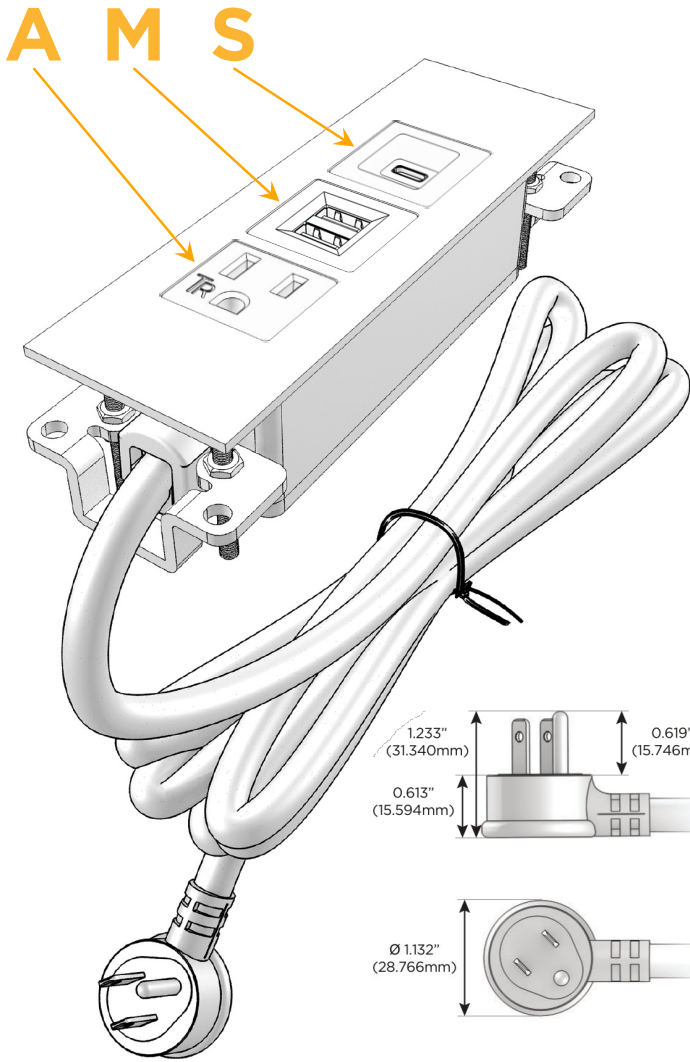

### Module/Port Options:

- A** Tamper Resistant AC Receptacle
- E** USB-A & USB-C (20W)
- M** Double USB-A (Fast Charging Ports - 18W)
- H** HDMI
- 6** CAT 6
- 12** RJ 12
- X** Switched AC
- Y** 3-Way Switch (Low Voltage)
- V** USB-C (45W High Speed Charging Port)
- S** USB-C (25W High Speed Charging Port)
- R** Switched AC (Rocker Switch)
- D** Dimmer Switch

### Plug:

Supplied with Low Profile Flat 45° Angle 120 VAC Plug

Optional Standard Straight 120 VAC Plug

Optional Straight 120 VAC Pass-through Plug

- CLEAN, COMPACT DESIGN
- STREAMLINED
- LOW PROFILE
- SIDE-EXITING CORDS
- PLUG & PLAY
- 6' AC CORD & PLUG (FLAT PLUG STANDARD)
- CUSTOMIZABLE CONFIGURATIONS AND FINISHES
- UL LISTED FOR MOUNTING IN FURNITURE
- 15A

# M-POWER-3T

AC POWER & DATA CONNECTIVITY SOLUTION

M-POWER-3TW-AMS-S3ATP

Specs:

**Modules/Ports:**

- A** Tamper Resistant AC Receptacle
- M** Double USB-A (Fast Charging Ports - 18W)
- S** USB-C (25W High Speed Charging Port)