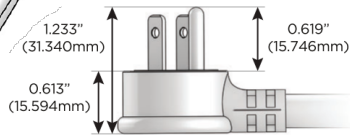

### Plug:

Supplied with Low Profile Flat 45° Angle 120 VAC Plug

Optional Standard Straight 120 VAC Plug

Optional Straight 120 VAC Pass-through Plug

- CLEAN, COMPACT DESIGN
- STREAMLINED
- LOW PROFILE
- SIDE-EXITING CORDS
- PLUG & PLAY
- 6' AC CORD & PLUG (FLAT PLUG STANDARD)
- CUSTOMIZABLE CONFIGURATIONS AND FINISHES
- UL LISTED FOR MOUNTING IN FURNITURE
- 15A

# M-POWER-3T

AC POWER & DATA CONNECTIVITY SOLUTION

M-POWER-3TW-AMS-S3ATP

Specs:

**Modules/Ports:**

- A** Tamper Resistant AC Receptacle
- M** Double USB-A (Fast Charging Ports - 18W)
- S** USB-C (25W High Speed Charging Port)