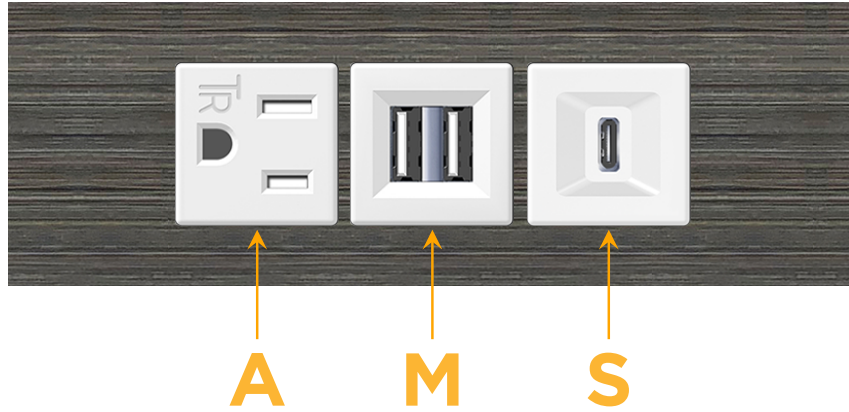

M-POWER-3T

AC POWER & DATA CONNECTIVITY SOLUTION

M-POWER-3TW-AMS-S3ATP

Distributed by

Mormax Company, Inc.

8 Westchester Plaza

Elmsford, NY 10523

914-699-0101

sales@mormax.com

mormax.com

Metro Light & Power's line of power & data solutions offers sophisticated design elements combined with greater ease of installation. Streamlined and low-profile, enhanced by side-exiting cords, our outlets advance the industry with their cutting edge look and feel. We believe flexibility is key, and we provide a variety of mounting options, including the ability to mount in limited spaces. Our outlets are available in many finishes and configurations, in addition to a custom color and finish capability for our clients.

Trim Plate Finish: **GUNMETAL (ABS)**

Custom Finishes Available

M-POWER-3TW-AMS-S3ATP

Features:

Module/Port Options:

- **A** Tamper Resistant AC Receptacle
- **E** USB-A & USB-C (20W)
- **M** Double USB-A (Fast Charging Ports - 18W)
- **H** HDMI
- **6** CAT 6
- **12** RJ 12
- **X** Switched AC
- **Y** 3-Way Switch (Low Voltage)
- **V** USB-C (45W High Speed Charging Port)
- **S** USB-C (25W High Speed Charging Port)
- **R** Switched AC (Rocker Switch)
- **D** Dimmer Switch

Plug:

Supplied with Low Profile Flat 45° Angle 120 VAC Plug

Optional Standard Straight 120 VAC Plug

Optional Straight 120 VAC Pass-through Plug

- CLEAN, COMPACT DESIGN
- STREAMLINED
- LOW PROFILE
- SIDE-EXITING CORDS
- PLUG & PLAY
- 6' AC CORD & PLUG (FLAT PLUG STANDARD)
- CUSTOMIZABLE CONFIGURATIONS AND FINISHES
- UL LISTED FOR MOUNTING IN FURNITURE
- 15A