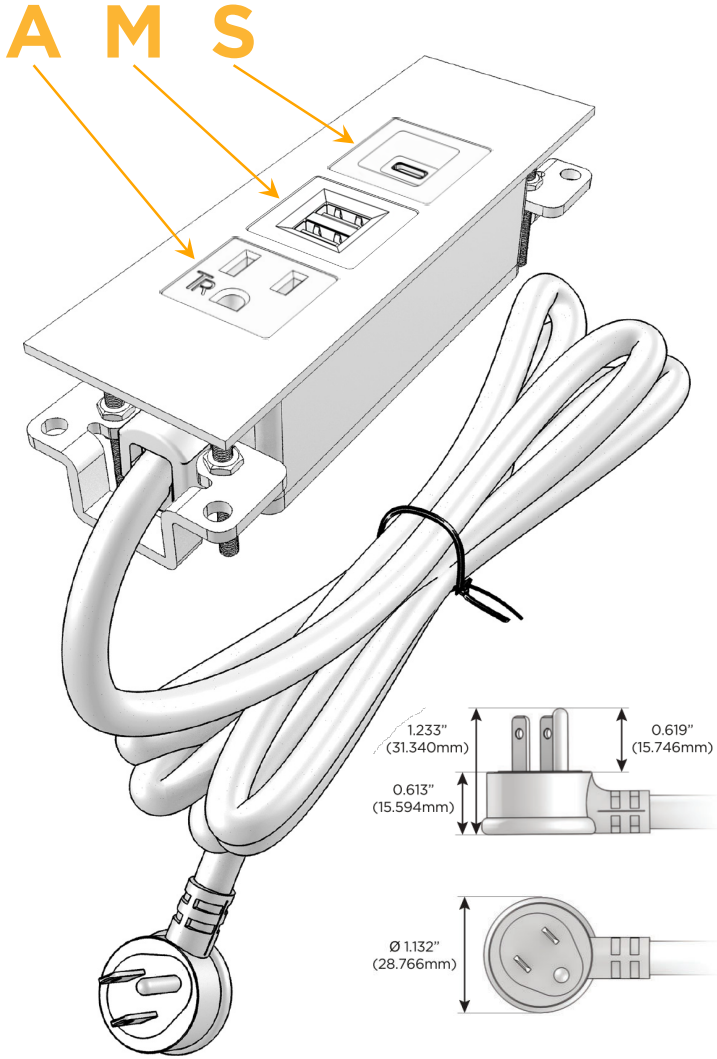

Trim Plate Finish: **COPPER (ABS)**

*Custom Finishes Available*

M-POWER-3TW-AMS-CUATP

Features:

**Module/Port Options:**

- A** Tamper Resistant AC Receptacle
- E** USB-A & USB-C (20W)
- M** Double USB-A (Fast Charging Ports - 18W)
- H** HDMI
- 6** CAT 6
- 12** RJ 12
- X** Switched AC
- Y** 3-Way Switch (Low Voltage)
- V** USB-C (45W High Speed Charging Port)
- S** USB-C (25W High Speed Charging Port)
- R** Switched AC (Rocker Switch)
- D** Dimmer Switch

**Plug:**

Supplied with Low Profile Flat 45° Angle 120 VAC Plug

Optional Standard Straight 120 VAC Plug

Optional Straight 120 VAC Pass-through Plug

- CLEAN, COMPACT DESIGN
- STREAMLINED
- LOW PROFILE
- SIDE-EXITING CORDS
- PLUG & PLAY
- 6' AC CORD & PLUG (FLAT PLUG STANDARD)
- CUSTOMIZABLE CONFIGURATIONS AND FINISHES
- UL LISTED FOR MOUNTING IN FURNITURE
- 15A

# M-POWER-3T

AC POWER & DATA CONNECTIVITY SOLUTION

M-POWER-3TW-AMS-CUATP

Specs:

**Modules/Ports:**

- A** Tamper Resistant AC Receptacle
- M** Double USB-A (Fast Charging Ports - 18W)
- S** USB-C (25W High Speed Charging Port)