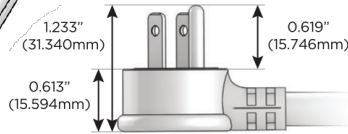

# M-POWER-3T

AC POWER & DATA CONNECTIVITY SOLUTION

M-POWER-3TW-AMS-CUATP

Specs:

**Modules/Ports:**

- A** Tamper Resistant AC Receptacle
- M** Double USB-A (Fast Charging Ports - 18W)
- S** USB-C (25W High Speed Charging Port)