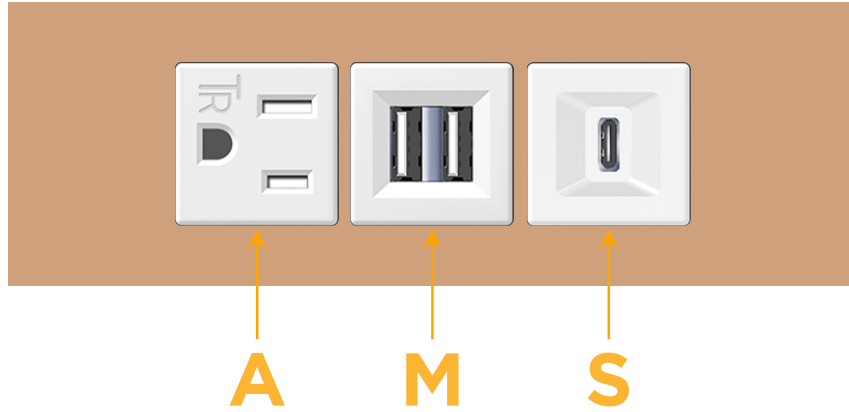

Trim Plate Finish: **COPPER (ABS)**

*Custom Finishes Available*

M-POWER-3TW-AMS-CUATP

Features:

**Module/Port Options:**

- A** Tamper Resistant AC Receptacle
- E** USB-A & USB-C (20W)
- M** Double USB-A (Fast Charging Ports - 18W)
- H** HDMI
- 6** CAT 6
- 12** RJ 12
- X** Switched AC
- Y** 3-Way Switch (Low Voltage)
- V** USB-C (45W High Speed Charging Port)
- S** USB-C (25W High Speed Charging Port)
- R** Switched AC (Rocker Switch)
- D** Dimmer Switch

**Plug:**

Supplied with Low Profile Flat 45° Angle 120 VAC Plug

Optional Standard Straight 120 VAC Plug

Optional Straight 120 VAC Pass-through Plug

- CLEAN, COMPACT DESIGN
- STREAMLINED
- LOW PROFILE
- SIDE-EXITING CORDS
- PLUG & PLAY
- 6' AC CORD & PLUG (FLAT PLUG STANDARD)
- CUSTOMIZABLE CONFIGURATIONS AND FINISHES
- UL LISTED FOR MOUNTING IN FURNITURE
- 15A

# M-POWER-3T

AC POWER & DATA CONNECTIVITY SOLUTION

M-POWER-3TW-AMS-CUATP

Specs:

**Modules/Ports:**

- A** Tamper Resistant AC Receptacle
- M** Double USB-A (Fast Charging Ports - 18W)
- S** USB-C (25W High Speed Charging Port)