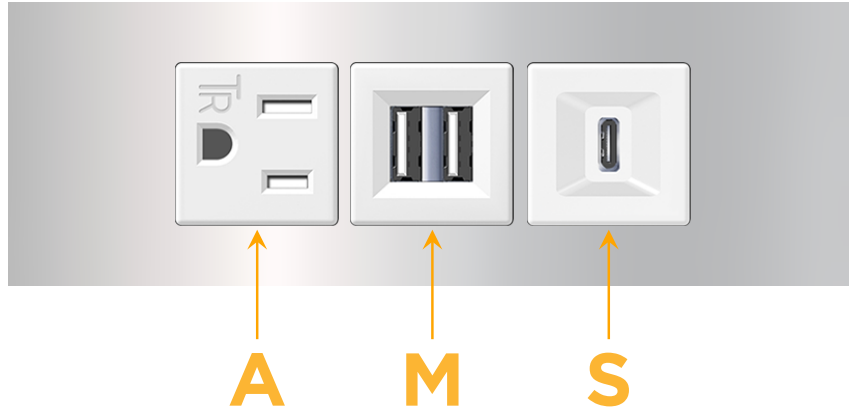

Trim Plate Finish: **CHROME (ABS)**

Custom Finishes Available

M-POWER-3TW-AMS-CRATP

Features:

Module/Port Options:

- A** Tamper Resistant AC Receptacle
- E** USB-A & USB-C (20W)
- M** Double USB-A (Fast Charging Ports - 18W)
- H** HDMI
- 6** CAT 6
- 12** RJ 12
- X** Switched AC
- Y** 3-Way Switch (Low Voltage)
- V** USB-C (45W High Speed Charging Port)
- S** USB-C (25W High Speed Charging Port)
- R** Switched AC (Rocker Switch)
- D** Dimmer Switch

Plug:

Supplied with Low Profile Flat 45° Angle 120 VAC Plug

Optional Standard Straight 120 VAC Plug

Optional Straight 120 VAC Pass-through Plug

- CLEAN, COMPACT DESIGN
- STREAMLINED
- LOW PROFILE
- SIDE-EXITING CORDS
- PLUG & PLAY
- 6' AC CORD & PLUG (FLAT PLUG STANDARD)
- CUSTOMIZABLE CONFIGURATIONS AND FINISHES
- UL LISTED FOR MOUNTING IN FURNITURE
- 15A

M-POWER-3T

AC POWER & DATA CONNECTIVITY SOLUTION

M-POWER-3TW-AMS-CRATP

Specs:

Modules/Ports:

- A** Tamper Resistant AC Receptacle
- M** Double USB-A (Fast Charging Ports - 18W)
- S** USB-C (25W High Speed Charging Port)