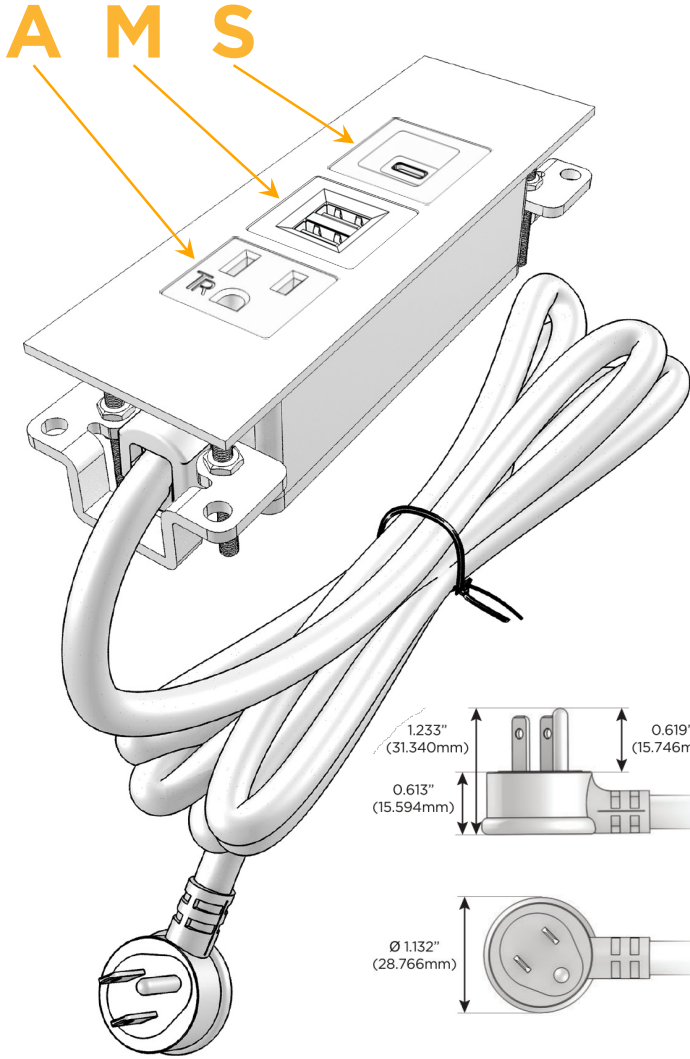

Trim Plate Finish: **CHROME (ABS)**

Custom Finishes Available

M-POWER-3TW-AMS-CRATP

Features:

Module/Port Options:

- A** Tamper Resistant AC Receptacle
- E** USB-A & USB-C (20W)
- M** Double USB-A (Fast Charging Ports - 18W)
- H** HDMI
- 6** CAT 6
- 12** RJ 12
- X** Switched AC
- Y** 3-Way Switch (Low Voltage)
- V** USB-C (45W High Speed Charging Port)
- S** USB-C (25W High Speed Charging Port)
- R** Switched AC (Rocker Switch)
- D** Dimmer Switch

Plug:

Supplied with Low Profile Flat 45° Angle 120 VAC Plug

Optional Standard Straight 120 VAC Plug

Optional Straight 120 VAC Pass-through Plug

- CLEAN, COMPACT DESIGN
- STREAMLINED
- LOW PROFILE
- SIDE-EXITING CORDS
- PLUG & PLAY
- 6' AC CORD & PLUG (FLAT PLUG STANDARD)
- CUSTOMIZABLE CONFIGURATIONS AND FINISHES
- UL LISTED FOR MOUNTING IN FURNITURE
- 15A

M-POWER-3T

AC POWER & DATA CONNECTIVITY SOLUTION

M-POWER-3TW-AMS-CRATP

Specs:

Modules/Ports:

- A** Tamper Resistant AC Receptacle
- M** Double USB-A (Fast Charging Ports - 18W)
- S** USB-C (25W High Speed Charging Port)