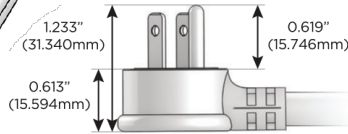

M-POWER-3T

AC POWER & DATA CONNECTIVITY SOLUTION

M-POWER-3TW-AMS-CRATP

Specs:

Modules/Ports:

- A** Tamper Resistant AC Receptacle
- M** Double USB-A (Fast Charging Ports - 18W)
- S** USB-C (25W High Speed Charging Port)