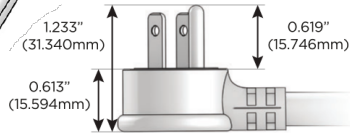

### Plug:

Supplied with Low Profile Flat 45° Angle 120 VAC Plug

Optional Standard Straight 120 VAC Plug

Optional Straight 120 VAC Pass-through Plug

- CLEAN, COMPACT DESIGN
- STREAMLINED
- LOW PROFILE
- SIDE-EXITING CORDS
- PLUG & PLAY
- 6' AC CORD & PLUG (FLAT PLUG STANDARD)
- CUSTOMIZABLE CONFIGURATIONS AND FINISHES
- UL LISTED FOR MOUNTING IN FURNITURE
- 15A

# M-POWER-3T

AC POWER & DATA CONNECTIVITY SOLUTION

M-POWER-3TW-AMS-CHATP

Specs:

**Modules/Ports:**

- A** Tamper Resistant AC Receptacle
- M** Double USB-A (Fast Charging Ports - 18W)
- S** USB-C (25W High Speed Charging Port)