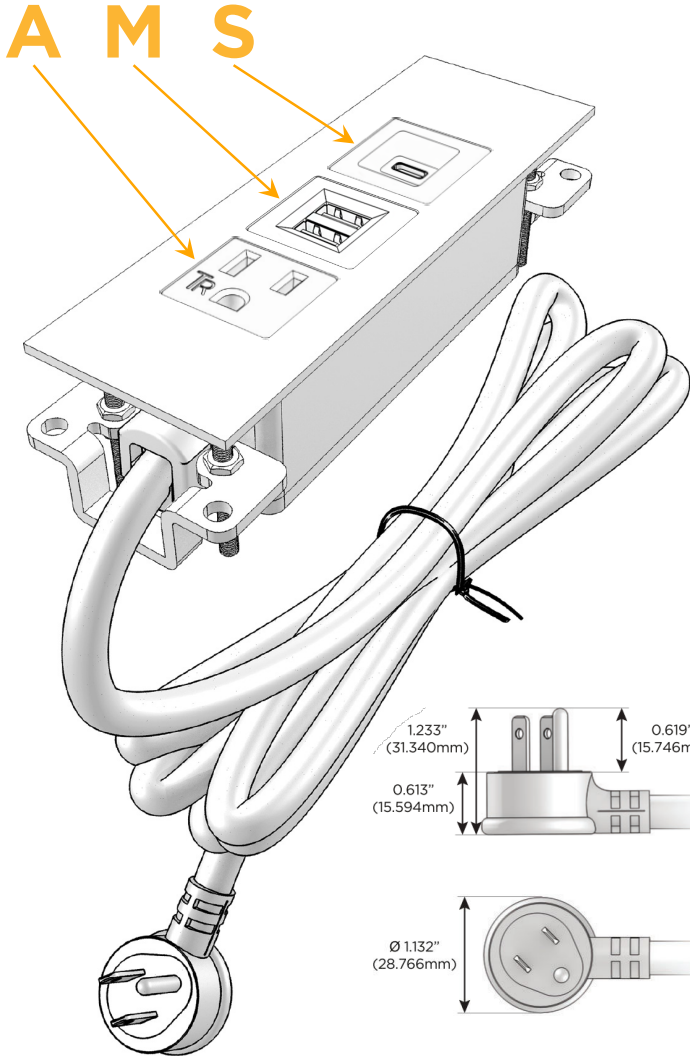

### Module/Port Options:

- A** Tamper Resistant AC Receptacle
- E** USB-A & USB-C (20W)
- M** Double USB-A (Fast Charging Ports - 18W)
- H** HDMI
- 6** CAT 6
- 12** RJ 12
- X** Switched AC
- Y** 3-Way Switch (Low Voltage)
- V** USB-C (45W High Speed Charging Port)
- S** USB-C (25W High Speed Charging Port)
- R** Switched AC (Rocker Switch)
- D** Dimmer Switch

### Plug:

Supplied with Low Profile Flat 45° Angle 120 VAC Plug

Optional Standard Straight 120 VAC Plug

Optional Straight 120 VAC Pass-through Plug

- CLEAN, COMPACT DESIGN
- STREAMLINED
- LOW PROFILE
- SIDE-EXITING CORDS
- PLUG & PLAY
- 6' AC CORD & PLUG (FLAT PLUG STANDARD)
- CUSTOMIZABLE CONFIGURATIONS AND FINISHES
- UL LISTED FOR MOUNTING IN FURNITURE
- 15A

# M-POWER-3T

AC POWER & DATA CONNECTIVITY SOLUTION

M-POWER-3TW-AMS-CHATP

Specs:

**Modules/Ports:**

- A** Tamper Resistant AC Receptacle
- M** Double USB-A (Fast Charging Ports - 18W)
- S** USB-C (25W High Speed Charging Port)