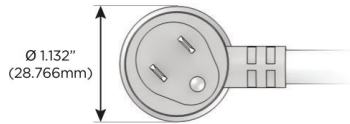

### Plug:

Supplied with Low Profile Flat 45° Angle 120 VAC Plug

Optional Standard Straight 120 VAC Plug

Optional Straight 120 VAC Pass-through Plug

- CLEAN, COMPACT DESIGN
- STREAMLINED
- LOW PROFILE
- SIDE-EXITING CORDS
- PLUG & PLAY
- 6' AC CORD & PLUG (FLAT PLUG STANDARD)
- CUSTOMIZABLE CONFIGURATIONS AND FINISHES
- UL LISTED FOR MOUNTING IN FURNITURE
- 15A

# M-POWER-3T

AC POWER & DATA CONNECTIVITY SOLUTION

M-POWER-3TW-AMS-CHATP

Specs:

**Modules/Ports:**

- A** Tamper Resistant AC Receptacle
- M** Double USB-A (Fast Charging Ports - 18W)
- S** USB-C (25W High Speed Charging Port)