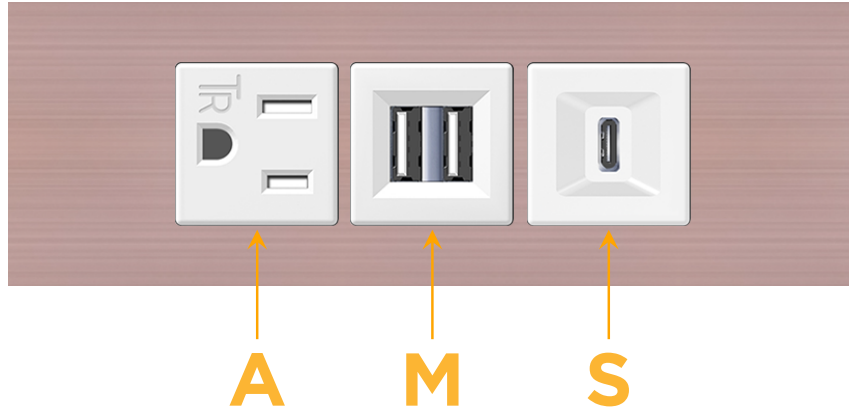

M-POWER-3T

AC POWER & DATA CONNECTIVITY SOLUTION

M-POWER-3TW-AMS-CHATP

Distributed by

Mormax Company, Inc.

8 Westchester Plaza

Elmsford, NY 10523

914-699-0101

sales@mormax.com

mormax.com

Metro Light & Power's line of power & data solutions offers sophisticated design elements combined with greater ease of installation. Streamlined and low-profile, enhanced by side-exiting cords, our outlets advance the industry with their cutting edge look and feel. We believe flexibility is key, and we provide a variety of mounting options, including the ability to mount in limited spaces. Our outlets are available in many finishes and configurations, in addition to a custom color and finish capability for our clients.

Trim Plate Finish: **CHAMPAGNE (ABS)**

Custom Finishes Available

M-POWER-3TW-AMS-CHATP

Features:

Module/Port Options:

- **A** Tamper Resistant AC Receptacle
- **E** USB-A & USB-C (20W)
- **M** Double USB-A (Fast Charging Ports - 18W)
- **H** HDMI
- **6** CAT 6
- **12** RJ 12
- **X** Switched AC
- **Y** 3-Way Switch (Low Voltage)
- **V** USB-C (45W High Speed Charging Port)
- **S** USB-C (25W High Speed Charging Port)
- **R** Switched AC (Rocker Switch)
- **D** Dimmer Switch

Plug:

Supplied with Low Profile Flat 45° Angle 120 VAC Plug

Optional Standard Straight 120 VAC Plug

Optional Straight 120 VAC Pass-through Plug

- CLEAN, COMPACT DESIGN
- STREAMLINED
- LOW PROFILE
- SIDE-EXITING CORDS
- PLUG & PLAY
- 6' AC CORD & PLUG (FLAT PLUG STANDARD)
- CUSTOMIZABLE CONFIGURATIONS AND FINISHES
- UL LISTED FOR MOUNTING IN FURNITURE
- 15A