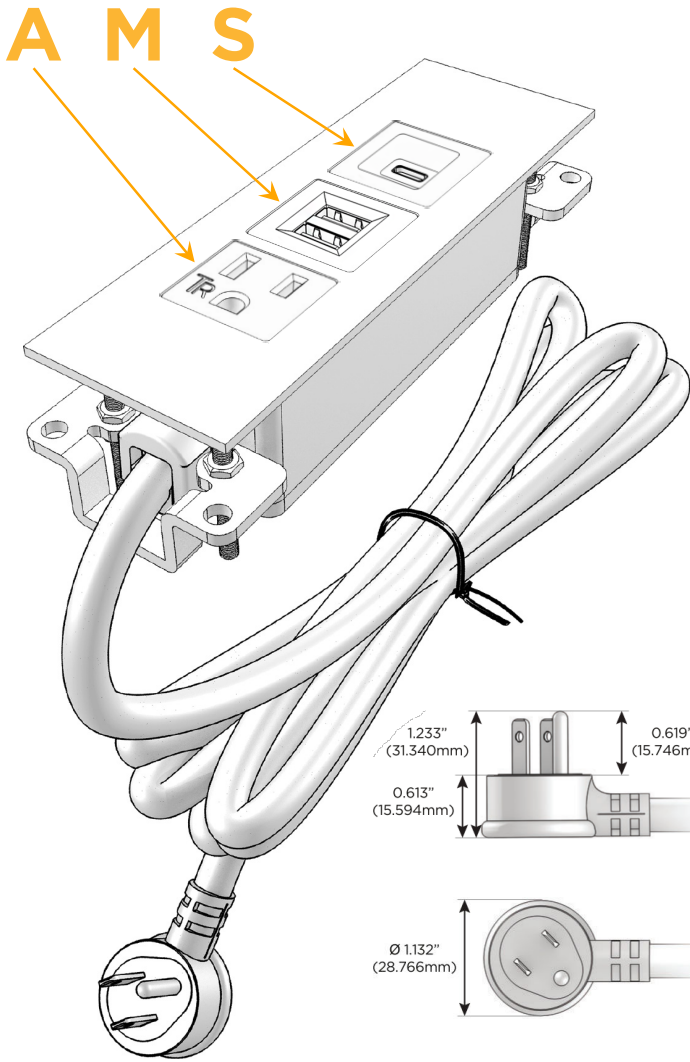

### Module/Port Options:

- A** Tamper Resistant AC Receptacle
- E** USB-A & USB-C (20W)
- M** Double USB-A (Fast Charging Ports - 18W)
- H** HDMI
- 6** CAT 6
- 12** RJ 12
- X** Switched AC
- Y** 3-Way Switch (Low Voltage)
- V** USB-C (45W High Speed Charging Port)
- S** USB-C (25W High Speed Charging Port)
- R** Switched AC (Rocker Switch)
- D** Dimmer Switch

### Plug:

Supplied with Low Profile Flat 45° Angle 120 VAC Plug

Optional Standard Straight 120 VAC Plug

Optional Straight 120 VAC Pass-through Plug

- CLEAN, COMPACT DESIGN
- STREAMLINED
- LOW PROFILE
- SIDE-EXITING CORDS
- PLUG & PLAY
- 6' AC CORD & PLUG (FLAT PLUG STANDARD)
- CUSTOMIZABLE CONFIGURATIONS AND FINISHES
- UL LISTED FOR MOUNTING IN FURNITURE
- 15A

# M-POWER-3T

AC POWER & DATA CONNECTIVITY SOLUTION

M-POWER-3TW-AMS-BZTP

Specs:

**Modules/Ports:**

- A** Tamper Resistant AC Receptacle
- M** Double USB-A (Fast Charging Ports - 18W)
- S** USB-C (25W High Speed Charging Port)