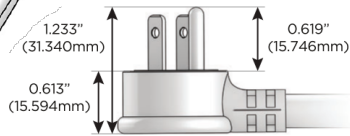

### Plug:

Supplied with Low Profile Flat 45° Angle 120 VAC Plug

Optional Standard Straight 120 VAC Plug

Optional Straight 120 VAC Pass-through Plug

- CLEAN, COMPACT DESIGN
- STREAMLINED
- LOW PROFILE
- SIDE-EXITING CORDS
- PLUG & PLAY
- 6' AC CORD & PLUG (FLAT PLUG STANDARD)
- CUSTOMIZABLE CONFIGURATIONS AND FINISHES
- UL LISTED FOR MOUNTING IN FURNITURE
- 15A

# M-POWER-3T

AC POWER & DATA CONNECTIVITY SOLUTION

M-POWER-3TW-AMS-BZTP

Specs:

**Modules/Ports:**

- A** Tamper Resistant AC Receptacle
- M** Double USB-A (Fast Charging Ports - 18W)
- S** USB-C (25W High Speed Charging Port)