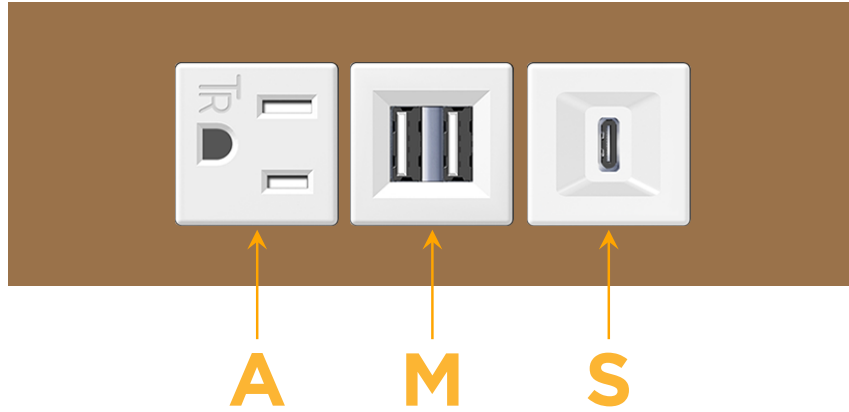

M-POWER-3T

AC POWER & DATA CONNECTIVITY SOLUTION

M-POWER-3TW-AMS-BZTP

Distributed by

Mormax Company, Inc.

8 Westchester Plaza

Elmsford, NY 10523

914-699-0101

sales@mormax.com

mormax.com

Metro Light & Power's line of power & data solutions offers sophisticated design elements combined with greater ease of installation. Streamlined and low-profile, enhanced by side-exiting cords, our outlets advance the industry with their cutting edge look and feel. We believe flexibility is key, and we provide a variety of mounting options, including the ability to mount in limited spaces. Our outlets are available in many finishes and configurations, in addition to a custom color and finish capability for our clients.

Trim Plate Finish: **SOLID BRONZE**

Custom Finishes Available

M-POWER-3TW-AMS-BZTP

Features:

Module/Port Options:

- **A** Tamper Resistant AC Receptacle
- **E** USB-A & USB-C (20W)
- **M** Double USB-A (Fast Charging Ports - 18W)
- **H** HDMI
- **6** CAT 6
- **12** RJ 12
- **X** Switched AC
- **Y** 3-Way Switch (Low Voltage)
- **V** USB-C (45W High Speed Charging Port)
- **S** USB-C (25W High Speed Charging Port)
- **R** Switched AC (Rocker Switch)
- **D** Dimmer Switch

Plug:

Supplied with Low Profile Flat 45° Angle 120 VAC Plug

Optional Standard Straight 120 VAC Plug

Optional Straight 120 VAC Pass-through Plug

- CLEAN, COMPACT DESIGN
- STREAMLINED
- LOW PROFILE
- SIDE-EXITING CORDS
- PLUG & PLAY
- 6' AC CORD & PLUG (FLAT PLUG STANDARD)
- CUSTOMIZABLE CONFIGURATIONS AND FINISHES
- UL LISTED FOR MOUNTING IN FURNITURE
- 15A