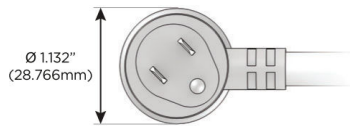

### Plug:

Supplied with Low Profile Flat 45° Angle 120 VAC Plug

Optional Standard Straight 120 VAC Plug

Optional Straight 120 VAC Pass-through Plug

- CLEAN, COMPACT DESIGN
- STREAMLINED
- LOW PROFILE
- SIDE-EXITING CORDS
- PLUG & PLAY
- 6' AC CORD & PLUG (FLAT PLUG STANDARD)
- CUSTOMIZABLE CONFIGURATIONS AND FINISHES
- UL LISTED FOR MOUNTING IN FURNITURE
- 15A

# M-POWER-3T

AC POWER & DATA CONNECTIVITY SOLUTION

M-POWER-3TW-AMS-BZTP

Specs:

**Modules/Ports:**

- A** Tamper Resistant AC Receptacle
- M** Double USB-A (Fast Charging Ports - 18W)
- S** USB-C (25W High Speed Charging Port)