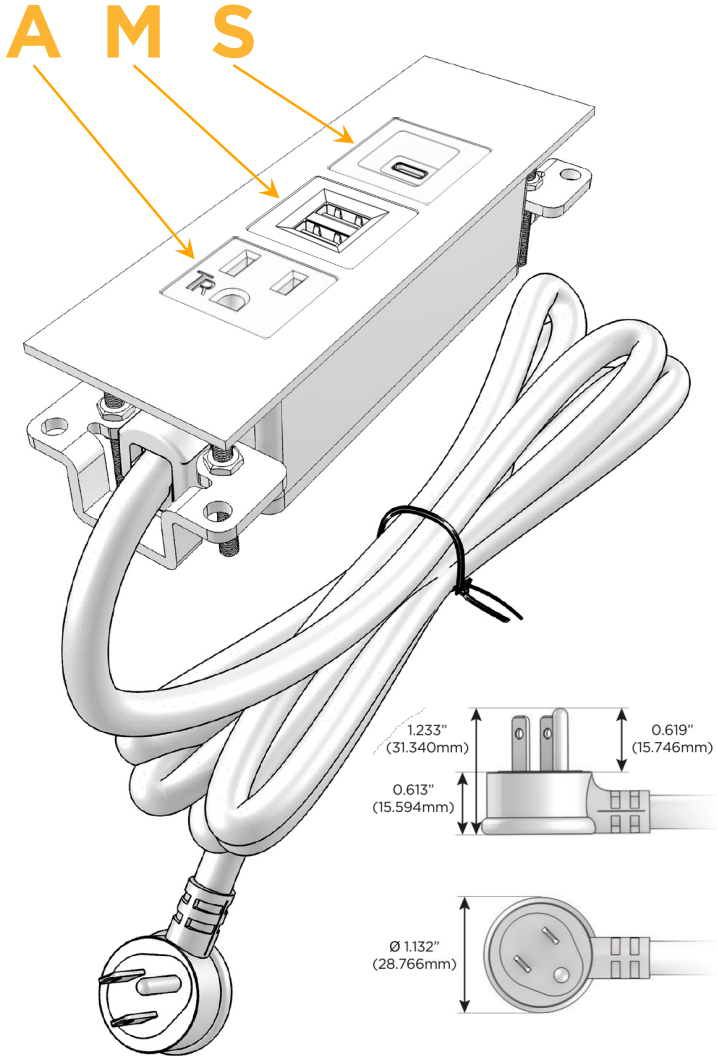

Trim Plate Finish: **STANDARD BRONZE (ABS)**

Custom Finishes Available

M-POWER-3TW-AMS-BZATP

Features:

**Module/Port Options:**

- A** Tamper Resistant AC Receptacle
- E** USB-A & USB-C (20W)
- M** Double USB-A (Fast Charging Ports - 18W)
- H** HDMI
- 6** CAT 6
- 12** RJ 12
- X** Switched AC
- Y** 3-Way Switch (Low Voltage)
- V** USB-C (45W High Speed Charging Port)
- S** USB-C (25W High Speed Charging Port)
- R** Switched AC (Rocker Switch)
- D** Dimmer Switch

**Plug:**

Supplied with Low Profile Flat 45° Angle 120 VAC Plug

Optional Standard Straight 120 VAC Plug

Optional Straight 120 VAC Pass-through Plug

- CLEAN, COMPACT DESIGN
- STREAMLINED
- LOW PROFILE
- SIDE-EXITING CORDS
- PLUG & PLAY
- 6' AC CORD & PLUG (FLAT PLUG STANDARD)
- CUSTOMIZABLE CONFIGURATIONS AND FINISHES
- UL LISTED FOR MOUNTING IN FURNITURE
- 15A

# M-POWER-3T

AC POWER & DATA CONNECTIVITY SOLUTION

M-POWER-3TW-AMS-BZATP

Specs:

**Modules/Ports:**

- A** Tamper Resistant AC Receptacle
- M** Double USB-A (Fast Charging Ports - 18W)
- S** USB-C (25W High Speed Charging Port)