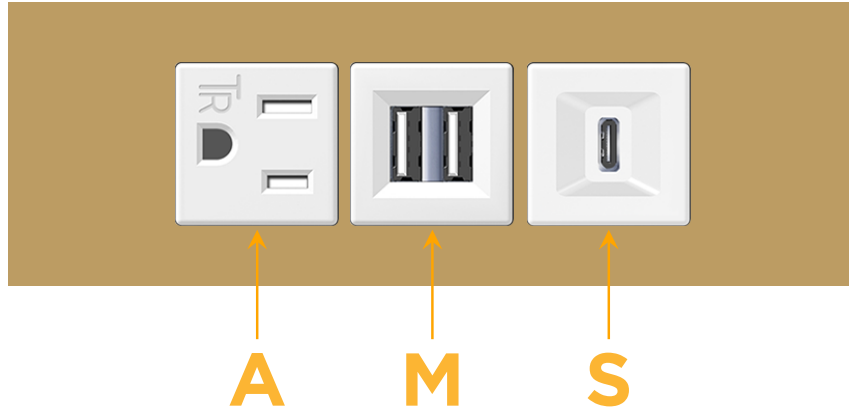

Trim Plate Finish: **STANDARD BRONZE (ABS)**

Custom Finishes Available

M-POWER-3TW-AMS-BZATP

Features:

**Module/Port Options:**

- A** Tamper Resistant AC Receptacle
- E** USB-A & USB-C (20W)
- M** Double USB-A (Fast Charging Ports - 18W)
- H** HDMI
- 6** CAT 6
- 12** RJ 12
- X** Switched AC
- Y** 3-Way Switch (Low Voltage)
- V** USB-C (45W High Speed Charging Port)
- S** USB-C (25W High Speed Charging Port)
- R** Switched AC (Rocker Switch)
- D** Dimmer Switch

**Plug:**

Supplied with Low Profile Flat 45° Angle 120 VAC Plug

Optional Standard Straight 120 VAC Plug

Optional Straight 120 VAC Pass-through Plug

- CLEAN, COMPACT DESIGN
- STREAMLINED
- LOW PROFILE
- SIDE-EXITING CORDS
- PLUG & PLAY
- 6' AC CORD & PLUG (FLAT PLUG STANDARD)
- CUSTOMIZABLE CONFIGURATIONS AND FINISHES
- UL LISTED FOR MOUNTING IN FURNITURE
- 15A

# M-POWER-3T

AC POWER & DATA CONNECTIVITY SOLUTION

M-POWER-3TW-AMS-BZATP

Specs:

**Modules/Ports:**

- A** Tamper Resistant AC Receptacle
- M** Double USB-A (Fast Charging Ports - 18W)
- S** USB-C (25W High Speed Charging Port)