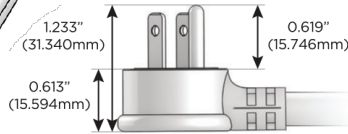

# M-POWER-3T

AC POWER & DATA CONNECTIVITY SOLUTION

M-POWER-3TW-AMS-BZATP

Specs:

**Modules/Ports:**

- A** Tamper Resistant AC Receptacle
- M** Double USB-A (Fast Charging Ports - 18W)
- S** USB-C (25W High Speed Charging Port)