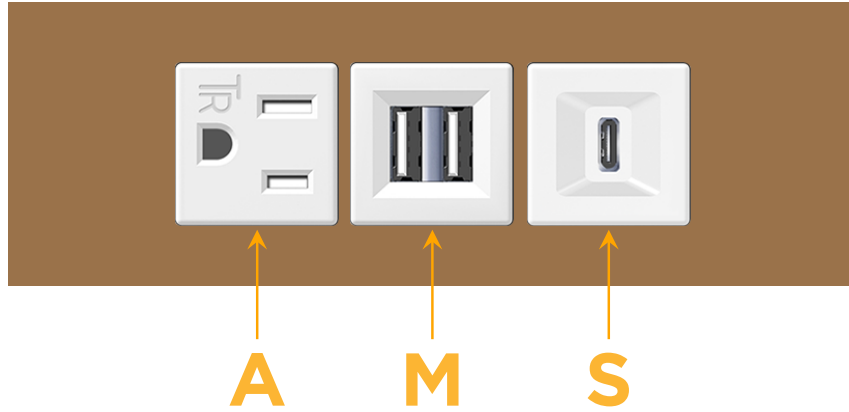

M-POWER-3T

AC POWER & DATA CONNECTIVITY SOLUTION

M-POWER-3TW-AMS-BZ5ATP

Distributed by

Mormax Company, Inc.

8 Westchester Plaza

Elmsford, NY 10523

914-699-0101

sales@mormax.com

mormax.com

Metro Light & Power's line of power & data solutions offers sophisticated design elements combined with greater ease of installation. Streamlined and low-profile, enhanced by side-exiting cords, our outlets advance the industry with their cutting edge look and feel. We believe flexibility is key, and we provide a variety of mounting options, including the ability to mount in limited spaces. Our outlets are available in many finishes and configurations, in addition to a custom color and finish capability for our clients.

Trim Plate Finish: **ARCHITECTURAL BRONZE (ABS)**

Custom Finishes Available

M-POWER-3TW-AMS-BZ5ATP

Features:

Module/Port Options:

- **A** Tamper Resistant AC Receptacle
- **E** USB-A & USB-C (20W)
- **M** Double USB-A (Fast Charging Ports - 18W)
- **H** HDMI
- **6** CAT 6
- **12** RJ 12
- **X** Switched AC
- **Y** 3-Way Switch (Low Voltage)
- **V** USB-C (45W High Speed Charging Port)
- **S** USB-C (25W High Speed Charging Port)
- **R** Switched AC (Rocker Switch)
- **D** Dimmer Switch

Plug:

Supplied with Low Profile Flat 45° Angle 120 VAC Plug

Optional Standard Straight 120 VAC Plug

Optional Straight 120 VAC Pass-through Plug

- CLEAN, COMPACT DESIGN
- STREAMLINED
- LOW PROFILE
- SIDE-EXITING CORDS
- PLUG & PLAY
- 6' AC CORD & PLUG (FLAT PLUG STANDARD)
- CUSTOMIZABLE CONFIGURATIONS AND FINISHES
- UL LISTED FOR MOUNTING IN FURNITURE
- 15A