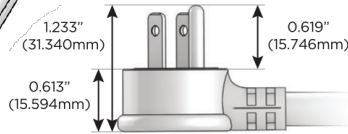

M-POWER-3T

AC POWER & DATA CONNECTIVITY SOLUTION

M-POWER-3TW-AMS-BZ5AATP

Specs:

Modules/Ports:

- A** Tamper Resistant AC Receptacle
- M** Double USB-A (Fast Charging Ports - 18W)
- S** USB-C (25W High Speed Charging Port)