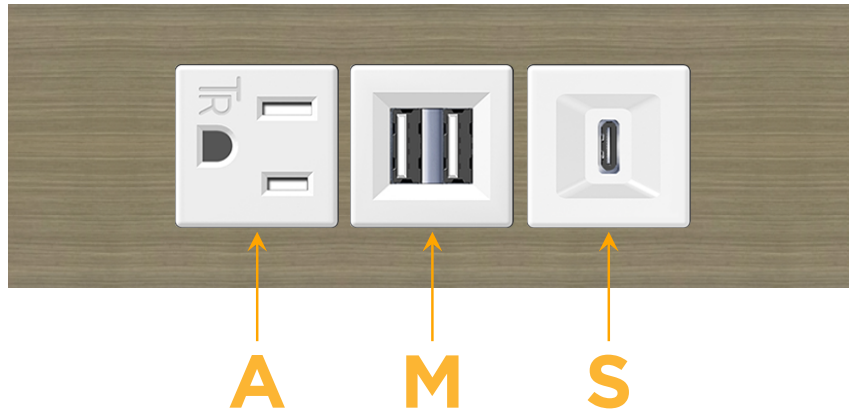

Trim Plate Finish: **ANTIQUED ARCHITECTURAL BRONZE (ABS)**

Custom Finishes Available

M-POWER-3TW-AMS-BZ5AATP

Features:

Module/Port Options:

- A** Tamper Resistant AC Receptacle
- E** USB-A & USB-C (20W)
- M** Double USB-A (Fast Charging Ports - 18W)
- H** HDMI
- 6** CAT 6
- 12** RJ 12
- X** Switched AC
- Y** 3-Way Switch (Low Voltage)
- V** USB-C (45W High Speed Charging Port)
- S** USB-C (25W High Speed Charging Port)
- R** Switched AC (Rocker Switch)
- D** Dimmer Switch

Plug:

Supplied with Low Profile Flat 45° Angle 120 VAC Plug

Optional Standard Straight 120 VAC Plug

Optional Straight 120 VAC Pass-through Plug

- CLEAN, COMPACT DESIGN
- STREAMLINED
- LOW PROFILE
- SIDE-EXITING CORDS
- PLUG & PLAY
- 6' AC CORD & PLUG (FLAT PLUG STANDARD)
- CUSTOMIZABLE CONFIGURATIONS AND FINISHES
- UL LISTED FOR MOUNTING IN FURNITURE
- 15A

M-POWER-3T

AC POWER & DATA CONNECTIVITY SOLUTION

M-POWER-3TW-AMS-BZ5AATP

Specs:

Modules/Ports:

- A** Tamper Resistant AC Receptacle
- M** Double USB-A (Fast Charging Ports - 18W)
- S** USB-C (25W High Speed Charging Port)