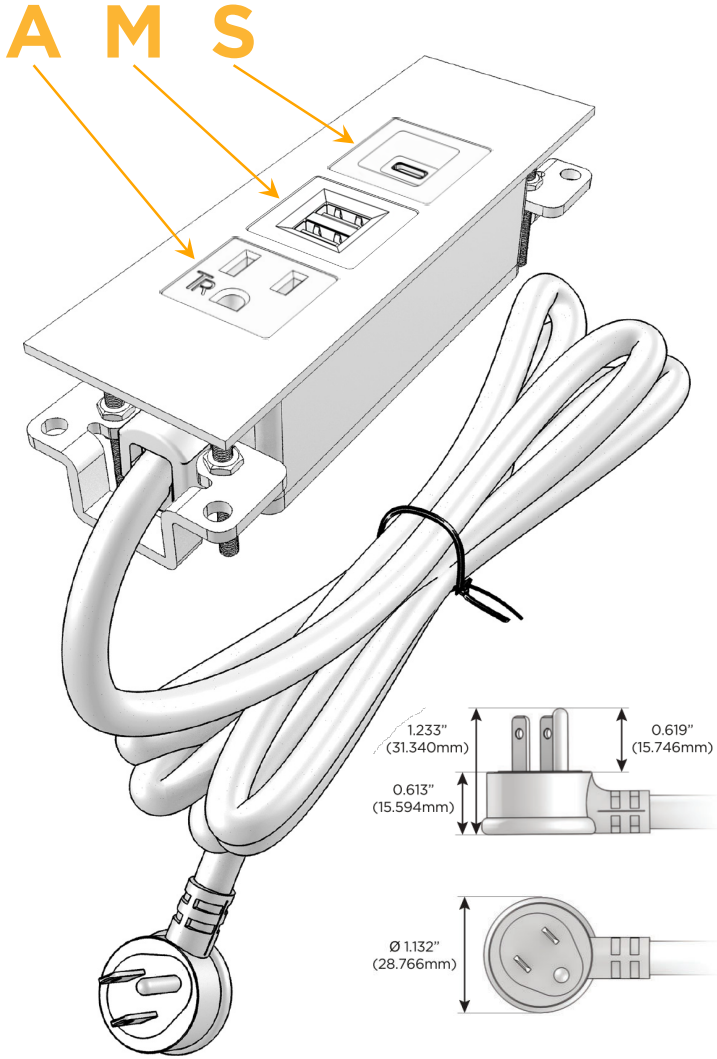

Trim Plate Finish: **ANTIQUED ARCHITECTURAL BRONZE (ABS)**

Custom Finishes Available

M-POWER-3TW-AMS-BZ5AATP

Features:

Module/Port Options:

- A** Tamper Resistant AC Receptacle
- E** USB-A & USB-C (20W)
- M** Double USB-A (Fast Charging Ports - 18W)
- H** HDMI
- 6** CAT 6
- 12** RJ 12
- X** Switched AC
- Y** 3-Way Switch (Low Voltage)
- V** USB-C (45W High Speed Charging Port)
- S** USB-C (25W High Speed Charging Port)
- R** Switched AC (Rocker Switch)
- D** Dimmer Switch

Plug:

Supplied with Low Profile Flat 45° Angle 120 VAC Plug

Optional Standard Straight 120 VAC Plug

Optional Straight 120 VAC Pass-through Plug

- CLEAN, COMPACT DESIGN
- STREAMLINED
- LOW PROFILE
- SIDE-EXITING CORDS
- PLUG & PLAY
- 6' AC CORD & PLUG (FLAT PLUG STANDARD)
- CUSTOMIZABLE CONFIGURATIONS AND FINISHES
- UL LISTED FOR MOUNTING IN FURNITURE
- 15A

M-POWER-3T

AC POWER & DATA CONNECTIVITY SOLUTION

M-POWER-3TW-AMS-BZ5AATP

Specs:

Modules/Ports:

- A** Tamper Resistant AC Receptacle
- M** Double USB-A (Fast Charging Ports - 18W)
- S** USB-C (25W High Speed Charging Port)