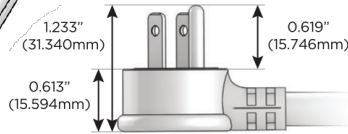

M-POWER-3T

AC POWER & DATA CONNECTIVITY SOLUTION

M-POWER-3TW-AMS-BZ4TP

Specs:

Modules/Ports:

- **A** Tamper Resistant AC Receptacle
- **M** Double USB-A (Fast Charging Ports - 18W)
- **S** USB-C (25W High Speed Charging Port)