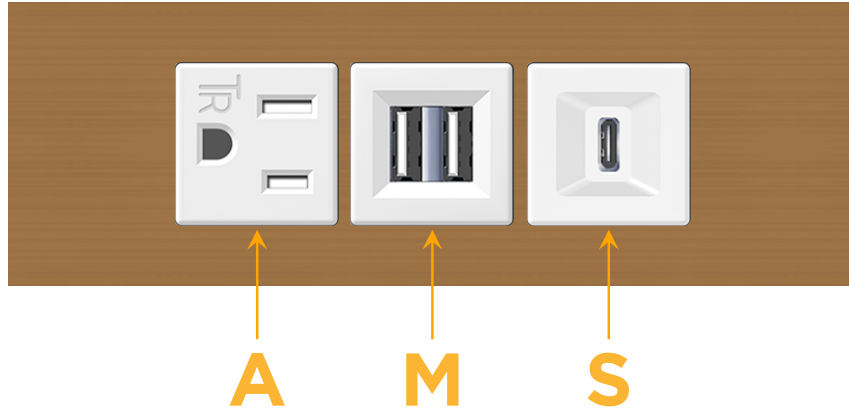

M-POWER-3T

AC POWER & DATA CONNECTIVITY SOLUTION

M-POWER-3TW-AMS-BZ4TP

Distributed by

Mormax Company, Inc.

8 Westchester Plaza

Elmsford, NY 10523

914-699-0101

sales@mormax.com

mormax.com

Metro Light & Power's line of power & data solutions offers sophisticated design elements combined with greater ease of installation. Streamlined and low-profile, enhanced by side-exiting cords, our outlets advance the industry with their cutting edge look and feel. We believe flexibility is key, and we provide a variety of mounting options, including the ability to mount in limited spaces. Our outlets are available in many finishes and configurations, in addition to a custom color and finish capability for our clients.

Trim Plate Finish: **SOLID BRONZE BRUSHED**

Custom Finishes Available

M-POWER-3TW-AMS-BZ4TP

Features:

Module/Port Options:

- **A** Tamper Resistant AC Receptacle
- **E** USB-A & USB-C (20W)
- **M** Double USB-A (Fast Charging Ports - 18W)
- **H** HDMI
- **6** CAT 6
- **12** RJ 12
- **X** Switched AC
- **Y** 3-Way Switch (Low Voltage)
- **V** USB-C (45W High Speed Charging Port)
- **S** USB-C (25W High Speed Charging Port)
- **R** Switched AC (Rocker Switch)
- **D** Dimmer Switch

Plug:

Supplied with Low Profile Flat 45° Angle 120 VAC Plug

Optional Standard Straight 120 VAC Plug

Optional Straight 120 VAC Pass-through Plug

- CLEAN, COMPACT DESIGN
- STREAMLINED
- LOW PROFILE
- SIDE-EXITING CORDS
- PLUG & PLAY
- 6' AC CORD & PLUG (FLAT PLUG STANDARD)
- CUSTOMIZABLE CONFIGURATIONS AND FINISHES
- UL LISTED FOR MOUNTING IN FURNITURE
- 15A