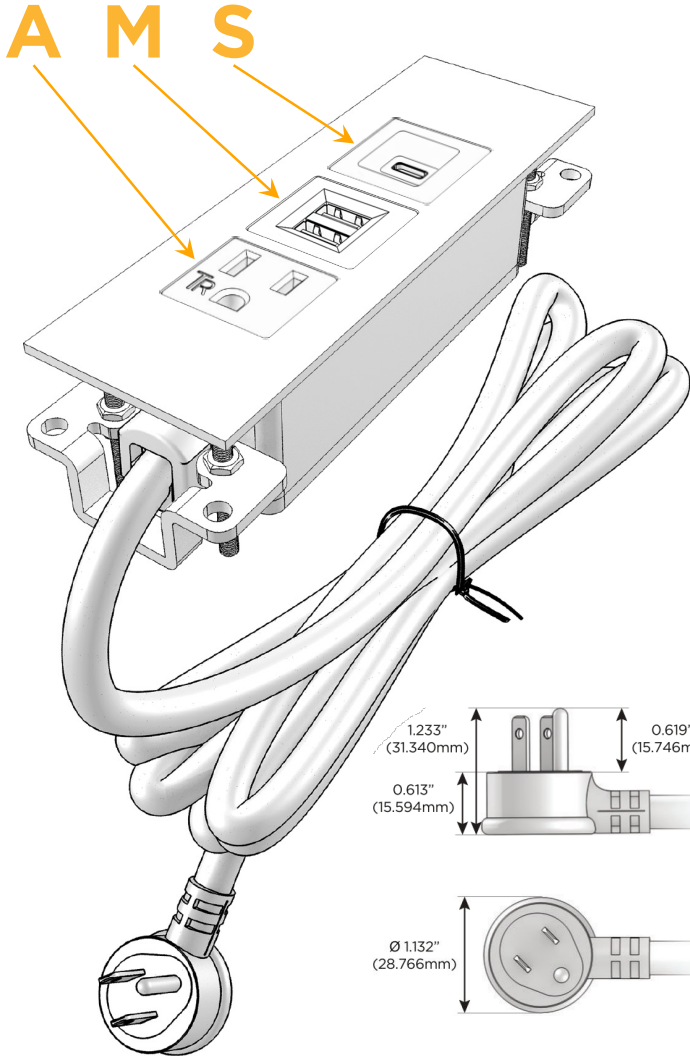

### Module/Port Options:

- A** Tamper Resistant AC Receptacle
- E** USB-A & USB-C (20W)
- M** Double USB-A (Fast Charging Ports - 18W)
- H** HDMI
- 6** CAT 6
- 12** RJ 12
- X** Switched AC
- Y** 3-Way Switch (Low Voltage)
- V** USB-C (45W High Speed Charging Port)
- S** USB-C (25W High Speed Charging Port)
- R** Switched AC (Rocker Switch)
- D** Dimmer Switch

### Plug:

Supplied with Low Profile Flat 45° Angle 120 VAC Plug

Optional Standard Straight 120 VAC Plug

Optional Straight 120 VAC Pass-through Plug

- CLEAN, COMPACT DESIGN
- STREAMLINED
- LOW PROFILE
- SIDE-EXITING CORDS
- PLUG & PLAY
- 6' AC CORD & PLUG (FLAT PLUG STANDARD)
- CUSTOMIZABLE CONFIGURATIONS AND FINISHES
- UL LISTED FOR MOUNTING IN FURNITURE
- 15A

## AC POWER & DATA CONNECTIVITY SOLUTION

M-POWER-3TW-AMS-BZ4TP

Specs:

### Modules/Ports:

- A** Tamper Resistant AC Receptacle
- M** Double USB-A (Fast Charging Ports - 18W)
- S** USB-C (25W High Speed Charging Port)

Distributed by

Mormax Company, Inc.

8 Westchester Plaza

Elmsford, NY 10523