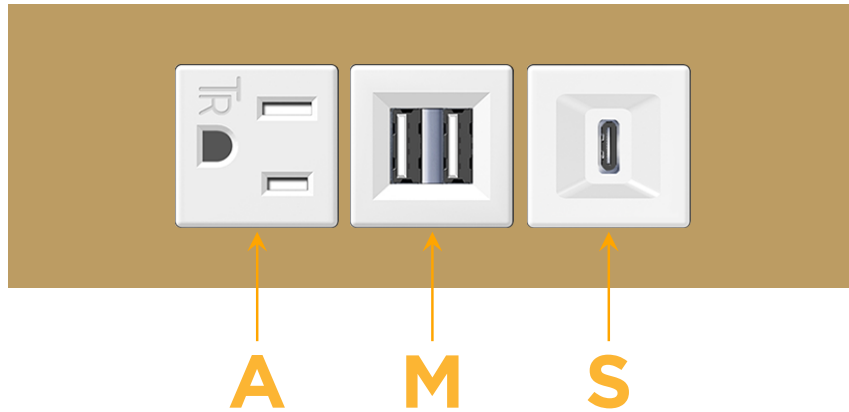

M-POWER-3T

AC POWER & DATA CONNECTIVITY SOLUTION

M-POWER-3TW-AMS-BRATP

Distributed by

Mormax Company, Inc.

8 Westchester Plaza

Elmsford, NY 10523

914-699-0101

sales@mormax.com

mormax.com

Metro Light & Power's line of power & data solutions offers sophisticated design elements combined with greater ease of installation. Streamlined and low-profile, enhanced by side-exiting cords, our outlets advance the industry with their cutting edge look and feel. We believe flexibility is key, and we provide a variety of mounting options, including the ability to mount in limited spaces. Our outlets are available in many finishes and configurations, in addition to a custom color and finish capability for our clients.

Trim Plate Finish: **BRASS (ABS)**

Custom Finishes Available

M-POWER-3TW-AMS-BRATP

Features:

Module/Port Options:

- **A** Tamper Resistant AC Receptacle
- **E** USB-A & USB-C (20W)
- **M** Double USB-A (Fast Charging Ports - 18W)
- **H** HDMI
- **6** CAT 6
- **12** RJ 12
- **X** Switched AC
- **Y** 3-Way Switch (Low Voltage)
- **V** USB-C (45W High Speed Charging Port)
- **S** USB-C (25W High Speed Charging Port)
- **R** Switched AC (Rocker Switch)
- **D** Dimmer Switch

Plug:

Supplied with Low Profile Flat 45° Angle 120 VAC Plug

Optional Standard Straight 120 VAC Plug

Optional Straight 120 VAC Pass-through Plug

- CLEAN, COMPACT DESIGN
- STREAMLINED
- LOW PROFILE
- SIDE-EXITING CORDS
- PLUG & PLAY
- 6' AC CORD & PLUG (FLAT PLUG STANDARD)
- CUSTOMIZABLE CONFIGURATIONS AND FINISHES
- UL LISTED FOR MOUNTING IN FURNITURE
- 15A