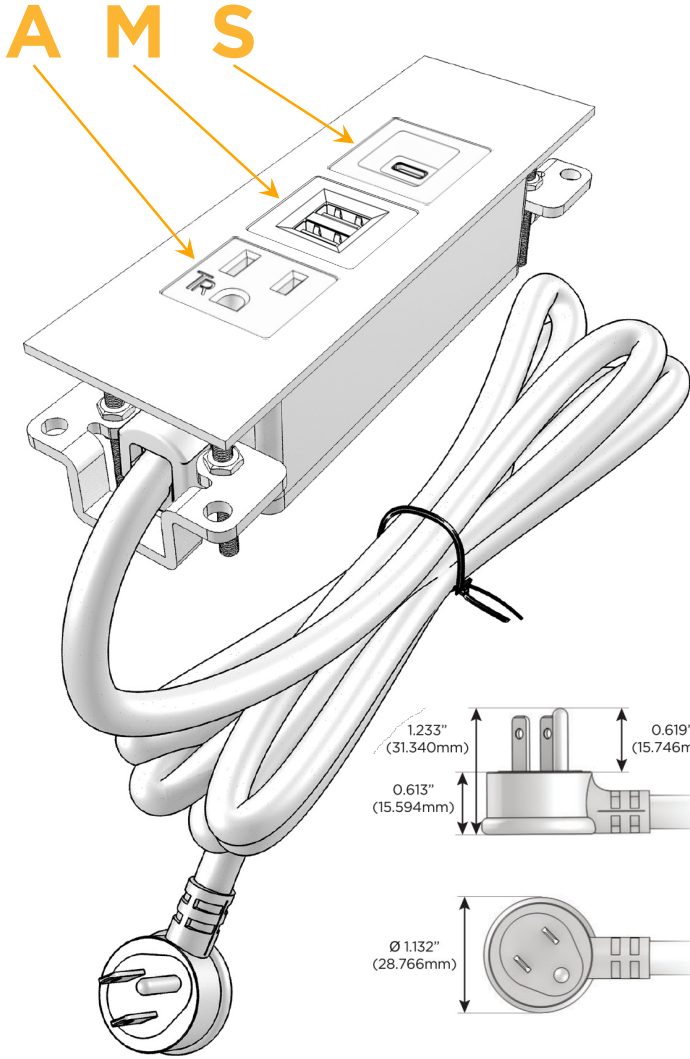

Trim Plate Finish: **BRASS ANTIQUED (ABS)**

Custom Finishes Available

M-POWER-3TW-AMS-BRAATP

Features:

Module/Port Options:

- A** Tamper Resistant AC Receptacle
- E** USB-A & USB-C (20W)
- M** Double USB-A (Fast Charging Ports - 18W)
- H** HDMI
- 6** CAT 6
- 12** RJ 12
- X** Switched AC
- Y** 3-Way Switch (Low Voltage)
- V** USB-C (45W High Speed Charging Port)
- S** USB-C (25W High Speed Charging Port)
- R** Switched AC (Rocker Switch)
- D** Dimmer Switch

Plug:

Supplied with Low Profile Flat 45° Angle 120 VAC Plug

Optional Standard Straight 120 VAC Plug

Optional Straight 120 VAC Pass-through Plug

- CLEAN, COMPACT DESIGN
- STREAMLINED
- LOW PROFILE
- SIDE-EXITING CORDS
- PLUG & PLAY
- 6' AC CORD & PLUG (FLAT PLUG STANDARD)
- CUSTOMIZABLE CONFIGURATIONS AND FINISHES
- UL LISTED FOR MOUNTING IN FURNITURE
- 15A

M-POWER-3T

AC POWER & DATA CONNECTIVITY SOLUTION

M-POWER-3TW-AMS-BRAATP

Specs:

Modules/Ports:

- A** Tamper Resistant AC Receptacle
- M** Double USB-A (Fast Charging Ports - 18W)
- S** USB-C (25W High Speed Charging Port)