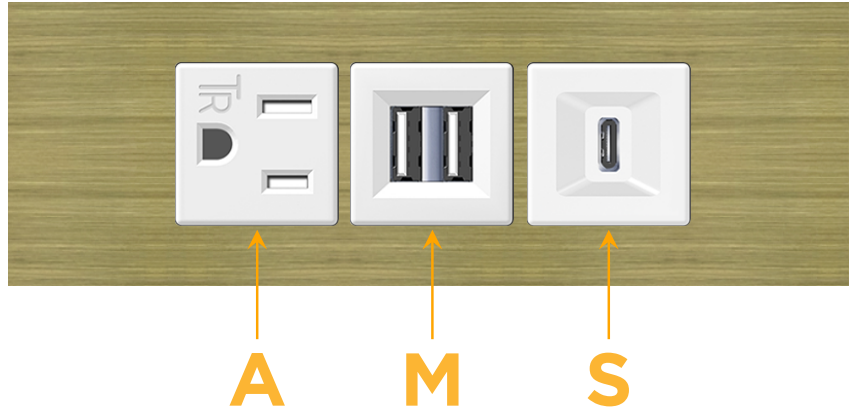

Trim Plate Finish: **BRASS ANTIQUED (ABS)**

Custom Finishes Available

M-POWER-3TW-AMS-BRAATP

Features:

Module/Port Options:

- A** Tamper Resistant AC Receptacle
- E** USB-A & USB-C (20W)
- M** Double USB-A (Fast Charging Ports - 18W)
- H** HDMI
- 6** CAT 6
- 12** RJ 12
- X** Switched AC
- Y** 3-Way Switch (Low Voltage)
- V** USB-C (45W High Speed Charging Port)
- S** USB-C (25W High Speed Charging Port)
- R** Switched AC (Rocker Switch)
- D** Dimmer Switch

Plug:

Supplied with Low Profile Flat 45° Angle 120 VAC Plug

Optional Standard Straight 120 VAC Plug

Optional Straight 120 VAC Pass-through Plug

- CLEAN, COMPACT DESIGN
- STREAMLINED
- LOW PROFILE
- SIDE-EXITING CORDS
- PLUG & PLAY
- 6' AC CORD & PLUG (FLAT PLUG STANDARD)
- CUSTOMIZABLE CONFIGURATIONS AND FINISHES
- UL LISTED FOR MOUNTING IN FURNITURE
- 15A

M-POWER-3T

AC POWER & DATA CONNECTIVITY SOLUTION

M-POWER-3TW-AMS-BRAATP

Specs:

Modules/Ports:

- A** Tamper Resistant AC Receptacle
- M** Double USB-A (Fast Charging Ports - 18W)
- S** USB-C (25W High Speed Charging Port)