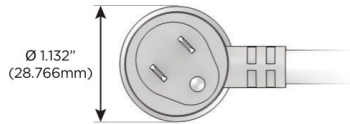

Plug:

Supplied with Low Profile Flat 45° Angle 120 VAC Plug

Optional Standard Straight 120 VAC Plug

Optional Straight 120 VAC Pass-through Plug

- CLEAN, COMPACT DESIGN
- STREAMLINED
- LOW PROFILE
- SIDE-EXITING CORDS
- PLUG & PLAY
- 6' AC CORD & PLUG (FLAT PLUG STANDARD)
- CUSTOMIZABLE CONFIGURATIONS AND FINISHES
- UL LISTED FOR MOUNTING IN FURNITURE
- 15A

M-POWER-3T

AC POWER & DATA CONNECTIVITY SOLUTION

M-POWER-3TW-AMS-BRAATP

Specs:

Modules/Ports:

- A** Tamper Resistant AC Receptacle
- M** Double USB-A (Fast Charging Ports - 18W)
- S** USB-C (25W High Speed Charging Port)