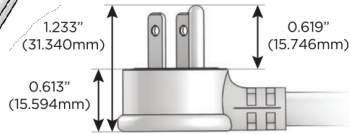

M-POWER-3T

AC POWER & DATA CONNECTIVITY SOLUTION

M-POWER-3TW-AMS-BRAATP

Specs:

Modules/Ports:

- A** Tamper Resistant AC Receptacle
- M** Double USB-A (Fast Charging Ports - 18W)
- S** USB-C (25W High Speed Charging Port)