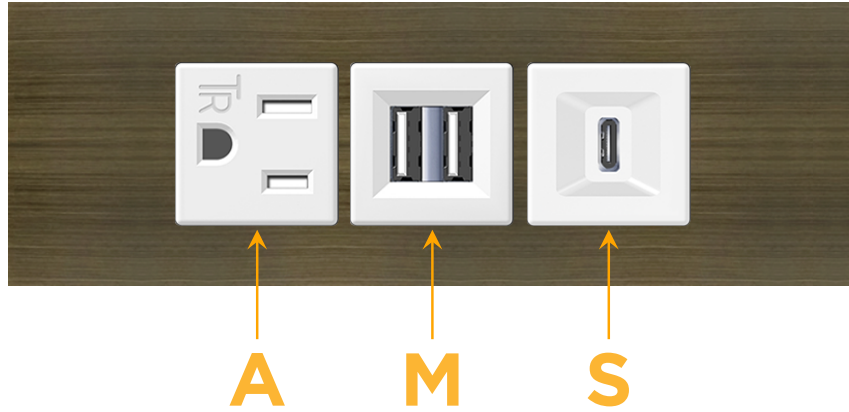

Trim Plate Finish: **SPECIAL ANTIQUE BRONZE (ABS)**

Custom Finishes Available

M-POWER-3TW-AMS-APATP

Features:

Module/Port Options:

- A** Tamper Resistant AC Receptacle
- E** USB-A & USB-C (20W)
- M** Double USB-A (Fast Charging Ports - 18W)
- H** HDMI
- 6** CAT 6
- 12** RJ 12
- X** Switched AC
- Y** 3-Way Switch (Low Voltage)
- V** USB-C (45W High Speed Charging Port)
- S** USB-C (25W High Speed Charging Port)
- R** Switched AC (Rocker Switch)
- D** Dimmer Switch

Plug:

Supplied with Low Profile Flat 45° Angle 120 VAC Plug

Optional Standard Straight 120 VAC Plug

Optional Straight 120 VAC Pass-through Plug

- CLEAN, COMPACT DESIGN
- STREAMLINED
- LOW PROFILE
- SIDE-EXITING CORDS
- PLUG & PLAY
- 6' AC CORD & PLUG (FLAT PLUG STANDARD)
- CUSTOMIZABLE CONFIGURATIONS AND FINISHES
- UL LISTED FOR MOUNTING IN FURNITURE
- 15A

sales@mormax.com

mormax.com

Specs:

Modules/Ports:

- A** Tamper Resistant AC Receptacle
- M** Double USB-A (Fast Charging Ports - 18W)
- S** USB-C (25W High Speed Charging Port)