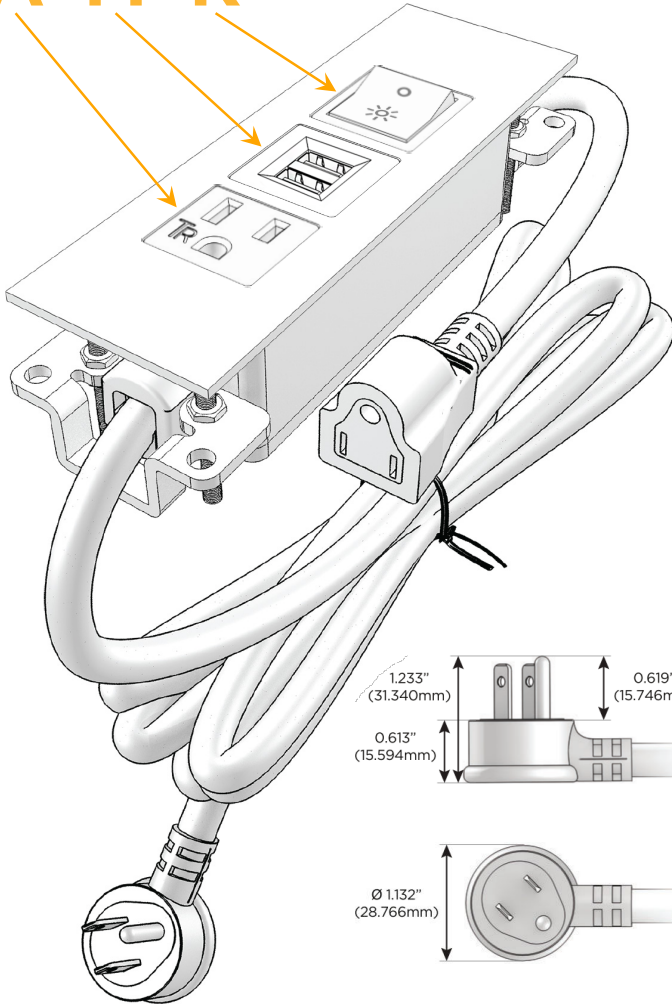

M-POWER-3T

AC POWER & DATA CONNECTIVITY SOLUTION

M-POWER-3TW-AMR-SS4TP

Specs:

Modules/Ports:

- **A** Tamper Resistant AC Receptacle
- **M** Double USB-A (Fast Charging Ports - 18W)
- **R** Switched AC (Rocker Switch)

A M R