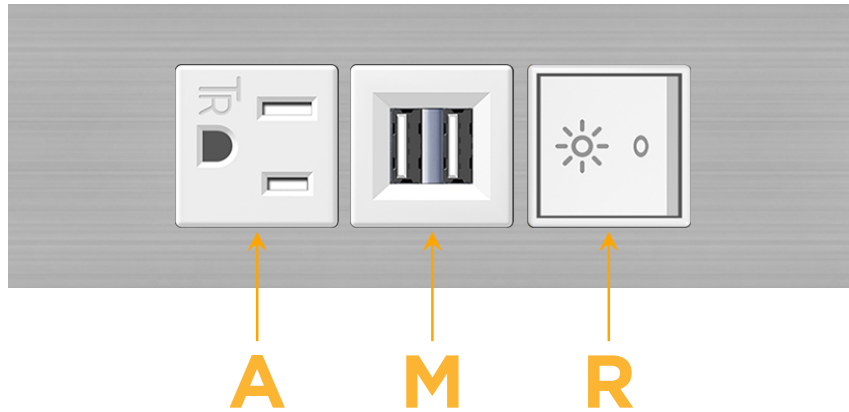

M-POWER-3T

AC POWER & DATA CONNECTIVITY SOLUTION

M-POWER-3TW-AMR-SS4TP

Distributed by

Mormax Company, Inc.

8 Westchester Plaza

Elmsford, NY 10523

914-699-0101

sales@mormax.com

mormax.com

Metro Light & Power's line of power & data solutions offers sophisticated design elements combined with greater ease of installation. Streamlined and low-profile, enhanced by side-exiting cords, our outlets advance the industry with their cutting edge look and feel. We believe flexibility is key, and we provide a variety of mounting options, including the ability to mount in limited spaces. Our outlets are available in many finishes and configurations, in addition to a custom color and finish capability for our clients.

Trim Plate Finish: **STAINLESS STEEL BRUSHED**

Custom Finishes Available

M-POWER-3TW-AMR-SS4TP

Features:

Module/Port Options:

- **A** Tamper Resistant AC Receptacle
- **E** USB-A & USB-C (20W)
- **M** Double USB-A (Fast Charging Ports - 18W)
- **H** HDMI
- **6** CAT 6
- **12** RJ 12
- **X** Switched AC
- **Y** 3-Way Switch (Low Voltage)
- **V** USB-C (45W High Speed Charging Port)
- **S** USB-C (25W High Speed Charging Port)
- **R** Switched AC (Rocker Switch)
- **D** Dimmer Switch

Plug:

Supplied with Low Profile Flat 45° Angle 120 VAC Plug

Optional Standard Straight 120 VAC Plug

Optional Straight 120 VAC Pass-through Plug

- CLEAN, COMPACT DESIGN
- STREAMLINED
- LOW PROFILE
- SIDE-EXITING CORDS
- PLUG & PLAY
- 6' AC CORD & PLUG (FLAT PLUG STANDARD)
- CUSTOMIZABLE CONFIGURATIONS AND FINISHES
- UL LISTED FOR MOUNTING IN FURNITURE
- 15A