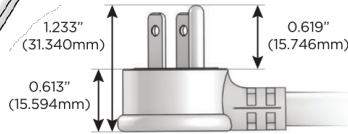

M-POWER-3T

AC POWER & DATA CONNECTIVITY SOLUTION

M-POWER-3TW-AMR-SS4TP

Specs:

Modules/Ports:

- **A** Tamper Resistant AC Receptacle
- **M** Double USB-A (Fast Charging Ports - 18W)
- **R** Switched AC (Rocker Switch)

A M R