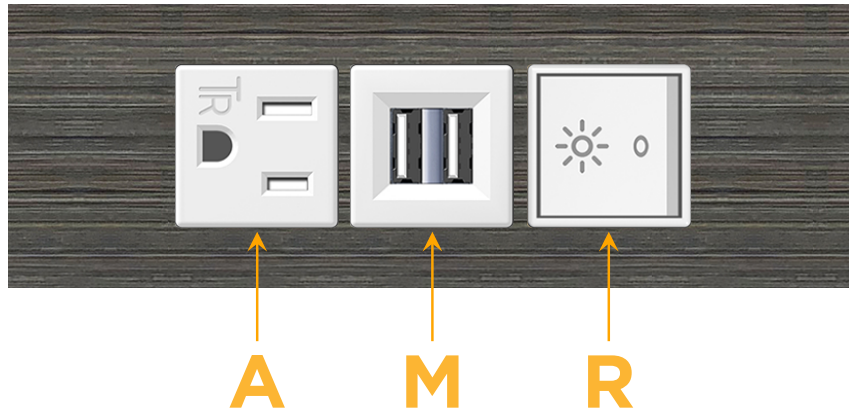

M-POWER-3T

AC POWER & DATA CONNECTIVITY SOLUTION

M-POWER-3TW-AMR-S3ATP

Distributed by

Mormax Company, Inc.

8 Westchester Plaza

Elmsford, NY 10523

914-699-0101

sales@mormax.com

mormax.com

Metro Light & Power's line of power & data solutions offers sophisticated design elements combined with greater ease of installation. Streamlined and low-profile, enhanced by side-exiting cords, our outlets advance the industry with their cutting edge look and feel. We believe flexibility is key, and we provide a variety of mounting options, including the ability to mount in limited spaces. Our outlets are available in many finishes and configurations, in addition to a custom color and finish capability for our clients.

Trim Plate Finish: **GUNMETAL (ABS)**

Custom Finishes Available

M-POWER-3TW-AMR-S3ATP

Features:

Module/Port Options:

- **A** Tamper Resistant AC Receptacle
- **E** USB-A & USB-C (20W)
- **M** Double USB-A (Fast Charging Ports - 18W)
- **H** HDMI
- **6** CAT 6
- **12** RJ 12
- **X** Switched AC
- **Y** 3-Way Switch (Low Voltage)
- **V** USB-C (45W High Speed Charging Port)
- **S** USB-C (25W High Speed Charging Port)
- **R** Switched AC (Rocker Switch)
- **D** Dimmer Switch

Plug:

Supplied with Low Profile Flat 45° Angle 120 VAC Plug

Optional Standard Straight 120 VAC Plug

Optional Straight 120 VAC Pass-through Plug

- CLEAN, COMPACT DESIGN
- STREAMLINED
- LOW PROFILE
- SIDE-EXITING CORDS
- PLUG & PLAY
- 6' AC CORD & PLUG (FLAT PLUG STANDARD)
- CUSTOMIZABLE CONFIGURATIONS AND FINISHES
- UL LISTED FOR MOUNTING IN FURNITURE
- 15A