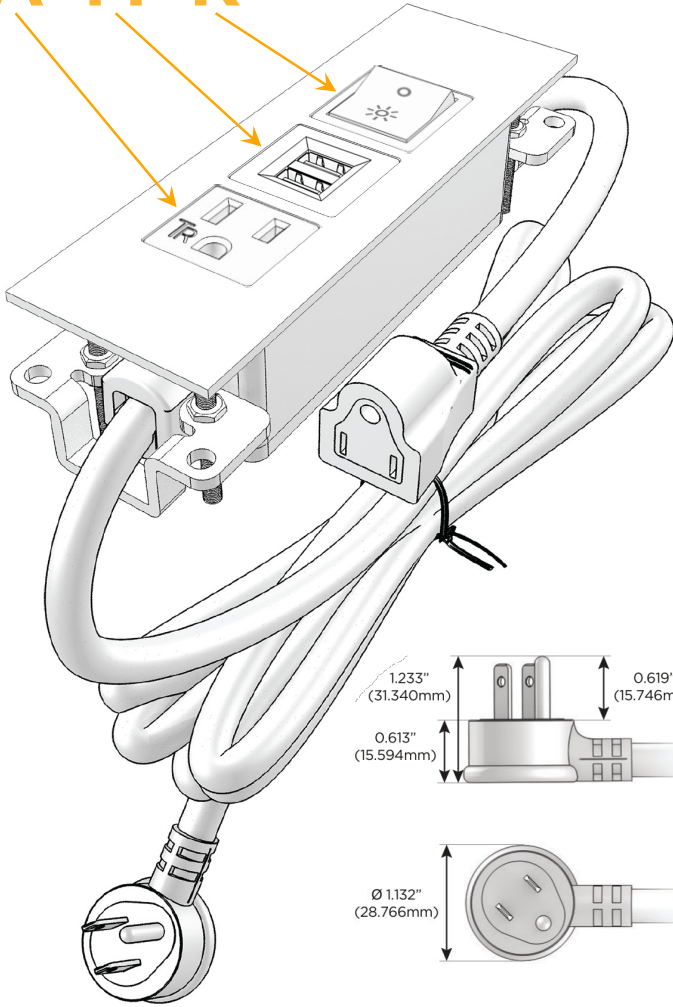

M-POWER-3T

AC POWER & DATA CONNECTIVITY SOLUTION

M-POWER-3TW-AMR-S3ATP

Specs:

Modules/Ports:

- **A** Tamper Resistant AC Receptacle
- **M** Double USB-A (Fast Charging Ports - 18W)
- **R** Switched AC (Rocker Switch)

A M R