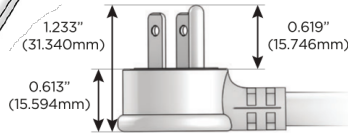

M-POWER-3T

AC POWER & DATA CONNECTIVITY SOLUTION

M-POWER-3TW-AMR-BZATP

Specs:

Modules/Ports:

- **A** Tamper Resistant AC Receptacle
- **M** Double USB-A (Fast Charging Ports - 18W)
- **R** Switched AC (Rocker Switch)

A M R