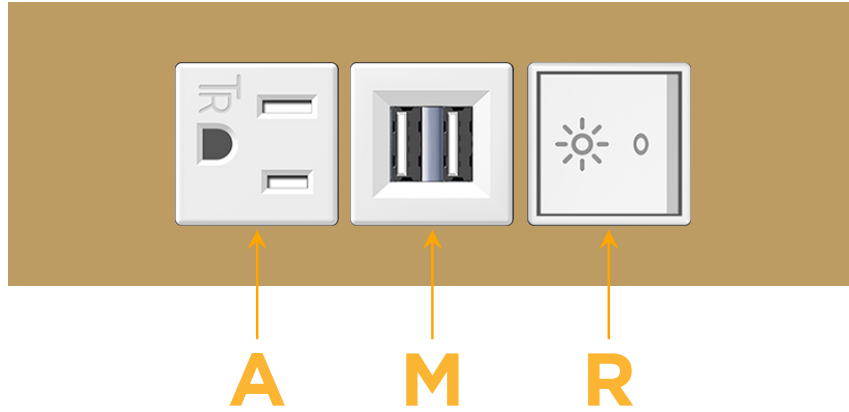

M-POWER-3T

AC POWER & DATA CONNECTIVITY SOLUTION

M-POWER-3TW-AMR-BZATP

Distributed by

Mormax Company, Inc.

8 Westchester Plaza

Elmsford, NY 10523

914-699-0101

sales@mormax.com

mormax.com

Metro Light & Power's line of power & data solutions offers sophisticated design elements combined with greater ease of installation. Streamlined and low-profile, enhanced by side-exiting cords, our outlets advance the industry with their cutting edge look and feel. We believe flexibility is key, and we provide a variety of mounting options, including the ability to mount in limited spaces. Our outlets are available in many finishes and configurations, in addition to a custom color and finish capability for our clients.

Trim Plate Finish: **STANDARD BRONZE (ABS)**

Custom Finishes Available

M-POWER-3TW-AMR-BZATP

Features:

Module/Port Options:

- **A** Tamper Resistant AC Receptacle
- **E** USB-A & USB-C (20W)
- **M** Double USB-A (Fast Charging Ports - 18W)
- **H** HDMI
- **6** CAT 6
- **12** RJ 12
- **X** Switched AC
- **Y** 3-Way Switch (Low Voltage)
- **V** USB-C (45W High Speed Charging Port)
- **S** USB-C (25W High Speed Charging Port)
- **R** Switched AC (Rocker Switch)
- **D** Dimmer Switch

Plug:

Supplied with Low Profile Flat 45° Angle 120 VAC Plug

Optional Standard Straight 120 VAC Plug

Optional Straight 120 VAC Pass-through Plug

- CLEAN, COMPACT DESIGN
- STREAMLINED
- LOW PROFILE
- SIDE-EXITING CORDS
- PLUG & PLAY
- 6' AC CORD & PLUG (FLAT PLUG STANDARD)
- CUSTOMIZABLE CONFIGURATIONS AND FINISHES
- UL LISTED FOR MOUNTING IN FURNITURE
- 15A