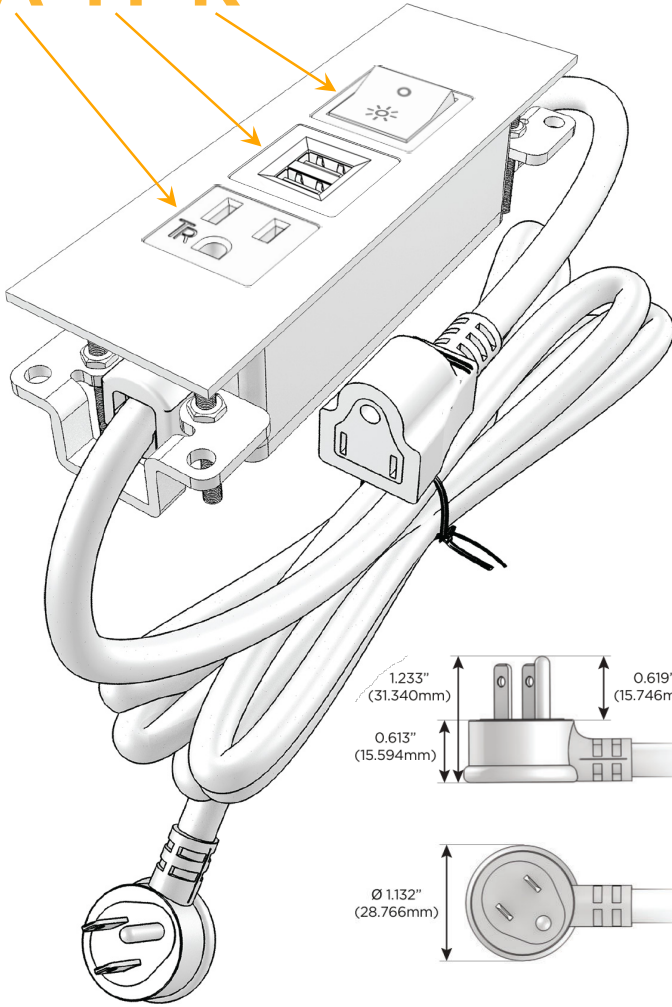

M-POWER-3T

AC POWER & DATA CONNECTIVITY SOLUTION

M-POWER-3TW-AMR-BZATP

Specs:

Modules/Ports:

- **A** Tamper Resistant AC Receptacle
- **M** Double USB-A (Fast Charging Ports - 18W)
- **R** Switched AC (Rocker Switch)

A M R