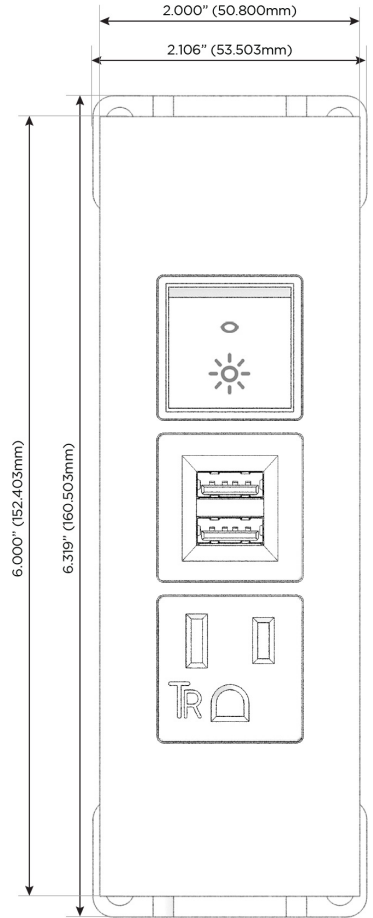

M-POWER-3T

AC POWER & DATA CONNECTIVITY SOLUTION

M-POWER-3TW-AMR-BRATP

Specs:

Modules/Ports:

- **A** Tamper Resistant AC Receptacle
- **M** Double USB-A (Fast Charging Ports - 18W)
- **R** Switched AC (Rocker Switch)

A M R

TOP

Distributed by

Mormax Company, Inc.

8 Westchester Plaza

Elmsford, NY 10523

914-699-0101

sales@mormax.com

mormax.com