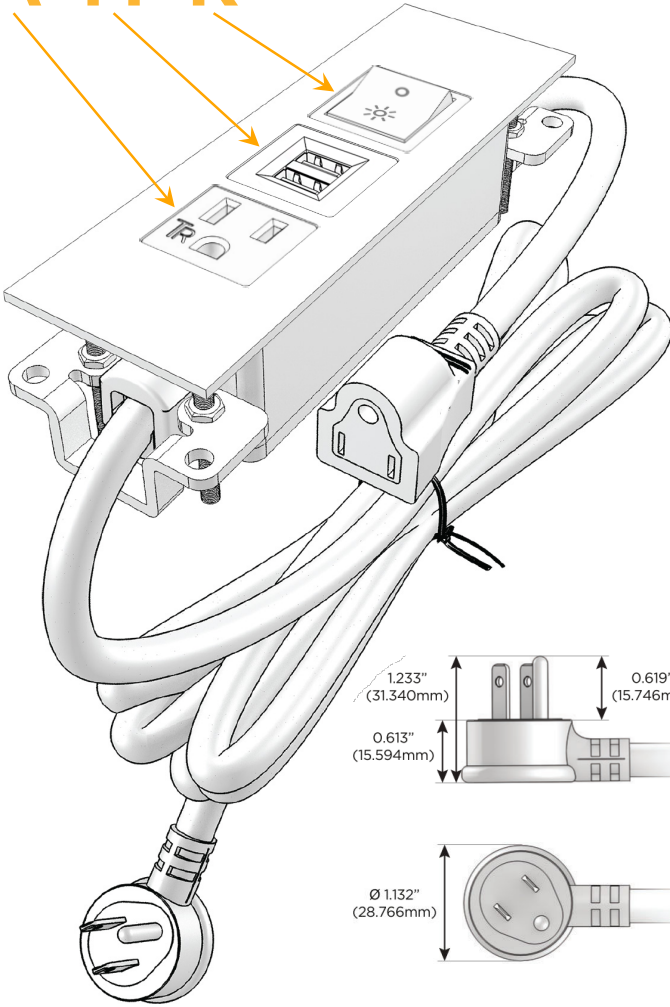

M-POWER-3T

AC POWER & DATA CONNECTIVITY SOLUTION

M-POWER-3TW-AMR-BRATP

Specs:

Modules/Ports:

- **A** Tamper Resistant AC Receptacle
- **M** Double USB-A (Fast Charging Ports - 18W)
- **R** Switched AC (Rocker Switch)

A M R