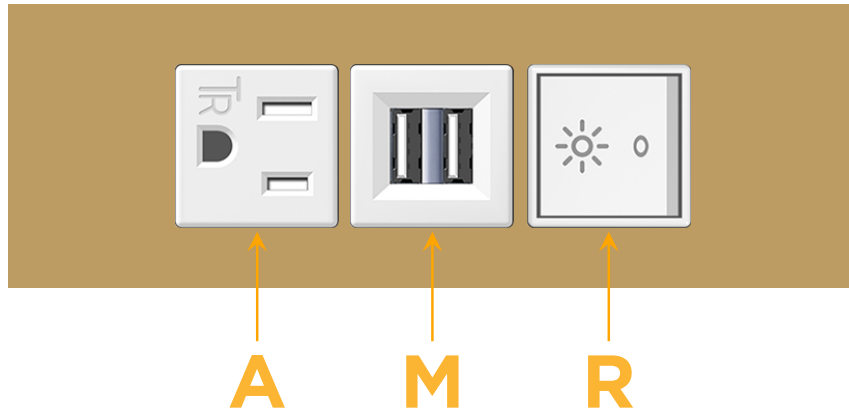

M-POWER-3T

AC POWER & DATA CONNECTIVITY SOLUTION

M-POWER-3TW-AMR-BRATP

Distributed by

Mormax Company, Inc.

8 Westchester Plaza

Elmsford, NY 10523

914-699-0101

sales@mormax.com

mormax.com

Metro Light & Power's line of power & data solutions offers sophisticated design elements combined with greater ease of installation. Streamlined and low-profile, enhanced by side-exiting cords, our outlets advance the industry with their cutting edge look and feel. We believe flexibility is key, and we provide a variety of mounting options, including the ability to mount in limited spaces. Our outlets are available in many finishes and configurations, in addition to a custom color and finish capability for our clients.

Trim Plate Finish: **BRASS (ABS)**

Custom Finishes Available

M-POWER-3TW-AMR-BRATP

Features:

Module/Port Options:

- **A** Tamper Resistant AC Receptacle
- **E** USB-A & USB-C (20W)
- **M** Double USB-A (Fast Charging Ports - 18W)
- **H** HDMI
- **6** CAT 6
- **12** RJ 12
- **X** Switched AC
- **Y** 3-Way Switch (Low Voltage)
- **V** USB-C (45W High Speed Charging Port)
- **S** USB-C (25W High Speed Charging Port)
- **R** Switched AC (Rocker Switch)
- **D** Dimmer Switch

Plug:

Supplied with Low Profile Flat 45° Angle 120 VAC Plug

Optional Standard Straight 120 VAC Plug

Optional Straight 120 VAC Pass-through Plug

- CLEAN, COMPACT DESIGN
- STREAMLINED
- LOW PROFILE
- SIDE-EXITING CORDS
- PLUG & PLAY
- 6' AC CORD & PLUG (FLAT PLUG STANDARD)
- CUSTOMIZABLE CONFIGURATIONS AND FINISHES
- UL LISTED FOR MOUNTING IN FURNITURE
- 15A