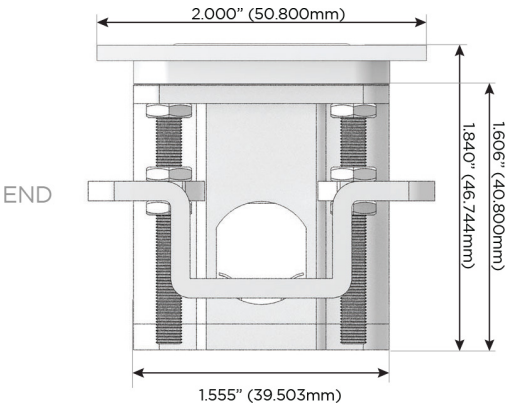

M-POWER-3T

AC POWER & DATA CONNECTIVITY SOLUTION

M-POWER-3TW-AMR-BRATP

Specs:

Modules/Ports:

- **A** Tamper Resistant AC Receptacle
- **M** Double USB-A (Fast Charging Ports - 18W)
- **R** Switched AC (Rocker Switch)

A M R

TOP

Distributed by

Mormax Company, Inc.

8 Westchester Plaza

Elmsford, NY 10523

914-699-0101

sales@mormax.com

mormax.com