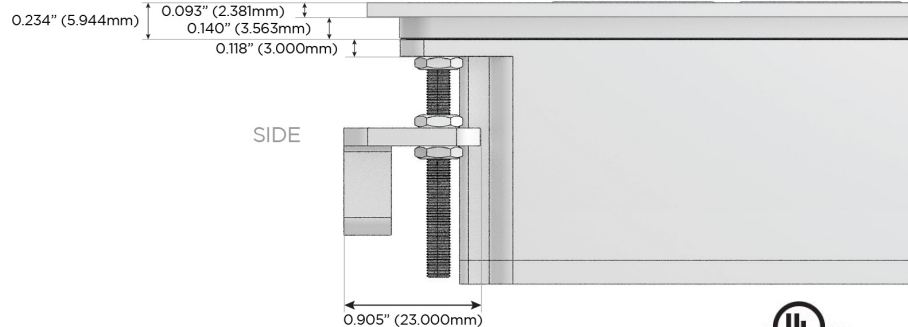

M-POWER-3T

AC POWER & DATA CONNECTIVITY SOLUTION

M-POWER-3TW-AMR-BRATP

Specs:

Modules/Ports:

- **A** Tamper Resistant AC Receptacle
- **M** Double USB-A (Fast Charging Ports - 18W)
- **R** Switched AC (Rocker Switch)

A M R

TOP

Distributed by

Mormax Company, Inc.

8 Westchester Plaza

Elmsford, NY 10523

914-699-0101

sales@mormax.com

mormax.com