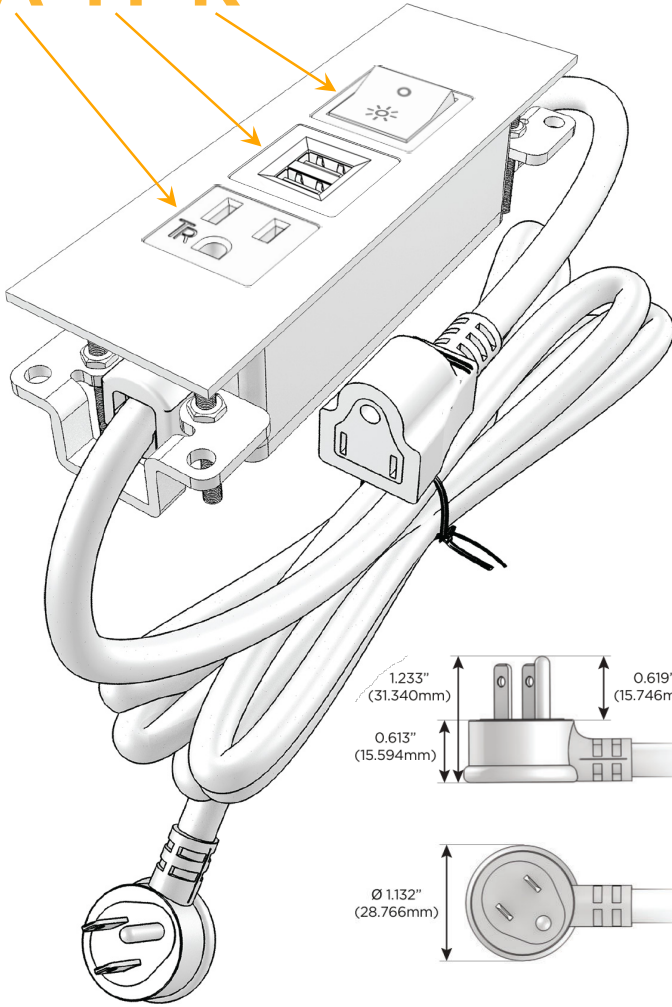

M-POWER-3T

AC POWER & DATA CONNECTIVITY SOLUTION

M-POWER-3TW-AMR-BRAATP

Specs:

Modules/Ports:

- **A** Tamper Resistant AC Receptacle
- **M** Double USB-A (Fast Charging Ports - 18W)
- **R** Switched AC (Rocker Switch)

A M R