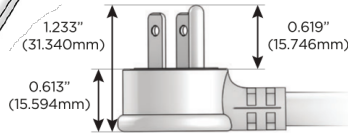

M-POWER-3T

AC POWER & DATA CONNECTIVITY SOLUTION

M-POWER-3TW-AMR-BRAATP

Specs:

Modules/Ports:

- **A** Tamper Resistant AC Receptacle
- **M** Double USB-A (Fast Charging Ports - 18W)
- **R** Switched AC (Rocker Switch)

A M R