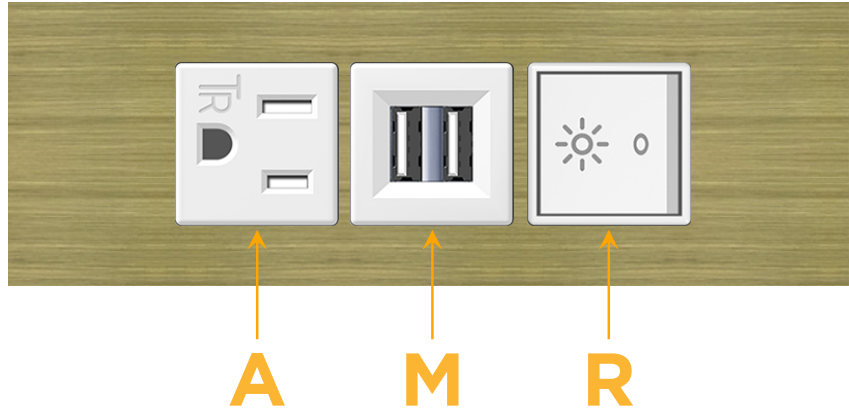

M-POWER-3T

AC POWER & DATA CONNECTIVITY SOLUTION

M-POWER-3TW-AMR-BRAATP

Distributed by

Mormax Company, Inc.

8 Westchester Plaza

Elmsford, NY 10523

914-699-0101

sales@mormax.com

mormax.com

Metro Light & Power's line of power & data solutions offers sophisticated design elements combined with greater ease of installation. Streamlined and low-profile, enhanced by side-exiting cords, our outlets advance the industry with their cutting edge look and feel. We believe flexibility is key, and we provide a variety of mounting options, including the ability to mount in limited spaces. Our outlets are available in many finishes and configurations, in addition to a custom color and finish capability for our clients.

Trim Plate Finish: **BRASS ANTIQUED (ABS)**

Custom Finishes Available

M-POWER-3TW-AMR-BRAATP

Features:

Module/Port Options:

- **A** Tamper Resistant AC Receptacle
- **E** USB-A & USB-C (20W)
- **M** Double USB-A (Fast Charging Ports - 18W)
- **H** HDMI
- **6** CAT 6
- **12** RJ 12
- **X** Switched AC
- **Y** 3-Way Switch (Low Voltage)
- **V** USB-C (45W High Speed Charging Port)
- **S** USB-C (25W High Speed Charging Port)
- **R** Switched AC (Rocker Switch)
- **D** Dimmer Switch

Plug:

Supplied with Low Profile Flat 45° Angle 120 VAC Plug

Optional Standard Straight 120 VAC Plug

Optional Straight 120 VAC Pass-through Plug

- CLEAN, COMPACT DESIGN
- STREAMLINED
- LOW PROFILE
- SIDE-EXITING CORDS
- PLUG & PLAY
- 6' AC CORD & PLUG (FLAT PLUG STANDARD)
- CUSTOMIZABLE CONFIGURATIONS AND FINISHES
- UL LISTED FOR MOUNTING IN FURNITURE
- 15A