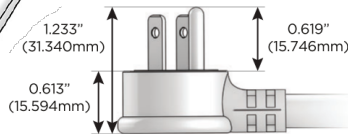

M-POWER-3T

AC POWER & DATA CONNECTIVITY SOLUTION

M-POWER-3TW-AMR-APATP

Specs:

Modules/Ports:

- **A** Tamper Resistant AC Receptacle
- **M** Double USB-A (Fast Charging Ports - 18W)
- **R** Switched AC (Rocker Switch)

A M R