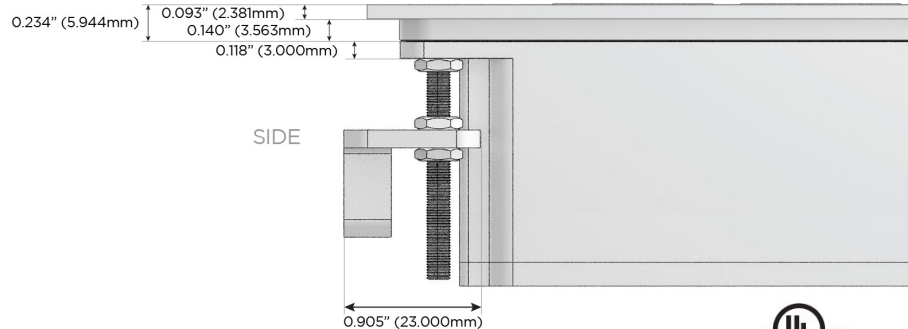

M-POWER-3T

AC POWER & DATA CONNECTIVITY SOLUTION

M-POWER-3TW-AMR-APATP

Specs:

Modules/Ports:

- **A** Tamper Resistant AC Receptacle
- **M** Double USB-A (Fast Charging Ports - 18W)
- **R** Switched AC (Rocker Switch)

A M R

TOP

Distributed by

Mormax Company, Inc.

8 Westchester Plaza

Elmsford, NY 10523

914-699-0101

sales@mormax.com

mormax.com