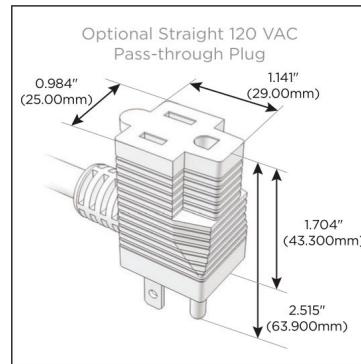

M-POWER-3T

AC POWER & DATA CONNECTIVITY SOLUTION

M-POWER-3TW-AMR-APATP

Specs:

Modules/Ports:

- **A** Tamper Resistant AC Receptacle
- **M** Double USB-A (Fast Charging Ports - 18W)
- **R** Switched AC (Rocker Switch)

A M R