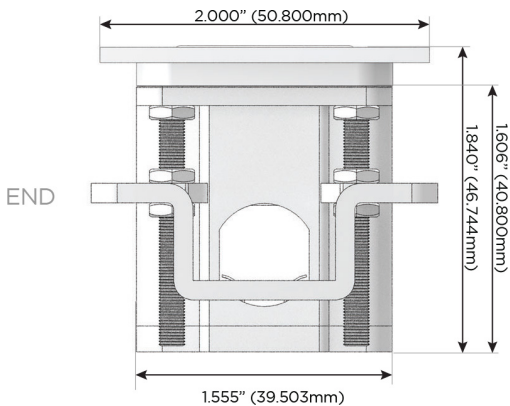

M-POWER-3T

AC POWER & DATA CONNECTIVITY SOLUTION

M-POWER-3TW-AMR-APATP

Specs:

Modules/Ports:

- **A** Tamper Resistant AC Receptacle
- **M** Double USB-A (Fast Charging Ports - 18W)
- **R** Switched AC (Rocker Switch)

A M R

TOP

Distributed by

Mormax Company, Inc.

8 Westchester Plaza

Elmsford, NY 10523

914-699-0101

sales@mormax.com

mormax.com