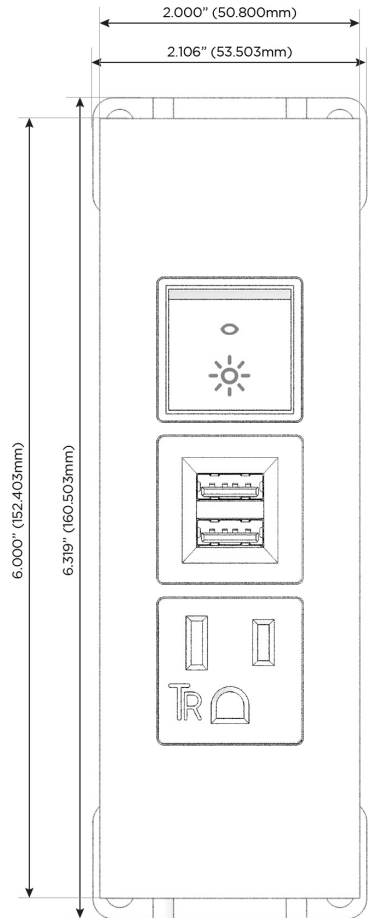

M-POWER-3T

AC POWER & DATA CONNECTIVITY SOLUTION

M-POWER-3TW-AMR-APATP

Specs:

Modules/Ports:

- **A** Tamper Resistant AC Receptacle
- **M** Double USB-A (Fast Charging Ports - 18W)
- **R** Switched AC (Rocker Switch)

A M R

TOP

Distributed by

Mormax Company, Inc.

8 Westchester Plaza

Elmsford, NY 10523

914-699-0101

sales@mormax.com

mormax.com