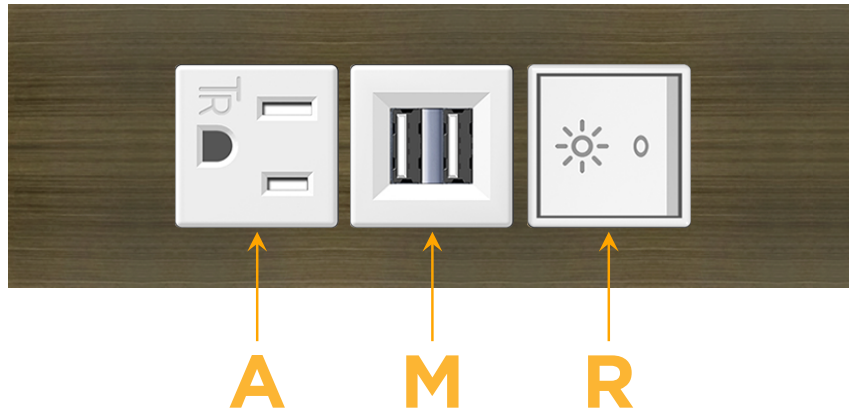

Trim Plate Finish: **SPECIAL ANTIQUE BRONZE (ABS)**

Custom Finishes Available

M-POWER-3TW-AMR-APATP

Features:

Module/Port Options:

- A** Tamper Resistant AC Receptacle
- E** USB-A & USB-C (20W)
- M** Double USB-A (Fast Charging Ports - 18W)
- H** HDMI
- 6** CAT 6
- 12** RJ 12
- X** Switched AC
- Y** 3-Way Switch (Low Voltage)
- V** USB-C (45W High Speed Charging Port)
- S** USB-C (25W High Speed Charging Port)
- R** Switched AC (Rocker Switch)
- D** Dimmer Switch

Plug:

Supplied with Low Profile Flat 45° Angle 120 VAC Plug

Optional Standard Straight 120 VAC Plug

Optional Straight 120 VAC Pass-through Plug

- CLEAN, COMPACT DESIGN
- STREAMLINED
- LOW PROFILE
- SIDE-EXITING CORDS
- PLUG & PLAY
- 6' AC CORD & PLUG (FLAT PLUG STANDARD)
- CUSTOMIZABLE CONFIGURATIONS AND FINISHES
- UL LISTED FOR MOUNTING IN FURNITURE
- 15A

M-POWER-3T

AC POWER & DATA CONNECTIVITY SOLUTION

M-POWER-3TW-AMR-APATP

Specs:

Modules/Ports:

- A** Tamper Resistant AC Receptacle
- M** Double USB-A (Fast Charging Ports - 18W)
- R** Switched AC (Rocker Switch)