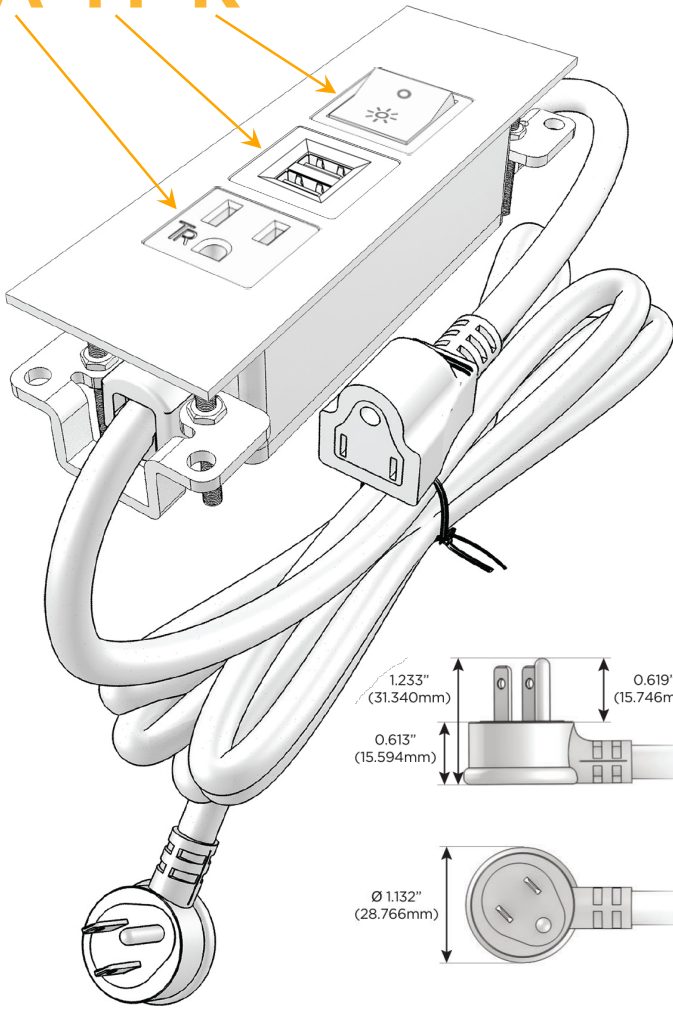

M-POWER-3T

AC POWER & DATA CONNECTIVITY SOLUTION

M-POWER-3TW-AMR-APATP

Specs:

Modules/Ports:

- **A** Tamper Resistant AC Receptacle
- **M** Double USB-A (Fast Charging Ports - 18W)
- **R** Switched AC (Rocker Switch)

A M R