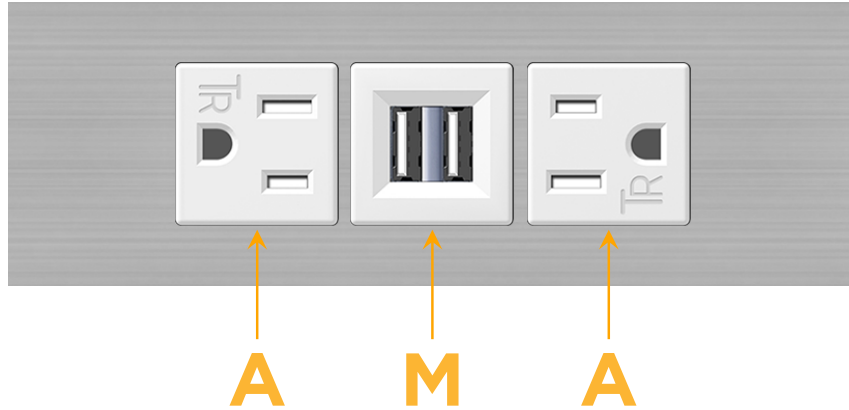

Trim Plate Finish: **BRUSHED STAINLESS (ABS)**

Custom Finishes Available

M-POWER-3TW-AMA-SS4ATP

Features:

Module/Port Options:

- A** Tamper Resistant AC Receptacle
- E** USB-A & USB-C (20W)
- M** Double USB-A (Fast Charging Ports - 18W)
- H** HDMI
- 6** CAT 6
- 12** RJ 12
- X** Switched AC
- Y** 3-Way Switch (Low Voltage)
- V** USB-C (45W High Speed Charging Port)
- S** USB-C (25W High Speed Charging Port)
- R** Switched AC (Rocker Switch)
- D** Dimmer Switch

Plug:

Supplied with Low Profile Flat 45° Angle 120 VAC Plug

Optional Standard Straight 120 VAC Plug

Optional Straight 120 VAC Pass-through Plug

- CLEAN, COMPACT DESIGN
- STREAMLINED
- LOW PROFILE
- SIDE-EXITING CORDS
- PLUG & PLAY
- 6' AC CORD & PLUG (FLAT PLUG STANDARD)
- CUSTOMIZABLE CONFIGURATIONS AND FINISHES
- UL LISTED FOR MOUNTING IN FURNITURE
- 15A

sales@mormax.com

mormax.com

Specs:

Modules/Ports:

- A** Tamper Resistant AC Receptacle
- M** Double USB-A (Fast Charging Ports - 18W)