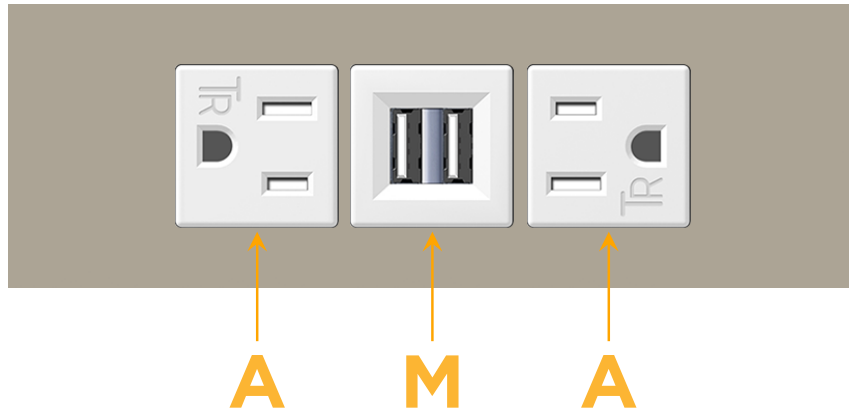

M-POWER-3T

AC POWER & DATA CONNECTIVITY SOLUTION

M-POWER-3TW-AMA-SATP

Distributed by

Mormax Company, Inc.

8 Westchester Plaza

Elmsford, NY 10523

914-699-0101

sales@mormax.com

mormax.com

Metro Light & Power's line of power & data solutions offers sophisticated design elements combined with greater ease of installation. Streamlined and low-profile, enhanced by side-exiting cords, our outlets advance the industry with their cutting edge look and feel. We believe flexibility is key, and we provide a variety of mounting options, including the ability to mount in limited spaces. Our outlets are available in many finishes and configurations, in addition to a custom color and finish capability for our clients.

Trim Plate Finish: **SATIN NICKEL (ABS)**

Custom Finishes Available

M-POWER-3TW-AMA-SATP

Features:

Module/Port Options:

- **A** Tamper Resistant AC Receptacle
- **E** USB-A & USB-C (20W)
- **M** Double USB-A (Fast Charging Ports - 18W)
- **H** HDMI
- **6** CAT 6
- **12** RJ 12
- **X** Switched AC
- **Y** 3-Way Switch (Low Voltage)
- **V** USB-C (45W High Speed Charging Port)
- **S** USB-C (25W High Speed Charging Port)
- **R** Switched AC (Rocker Switch)
- **D** Dimmer Switch

Plug:

Supplied with Low Profile Flat 45° Angle 120 VAC Plug

Optional Standard Straight 120 VAC Plug

Optional Straight 120 VAC Pass-through Plug

- CLEAN, COMPACT DESIGN
- STREAMLINED
- LOW PROFILE
- SIDE-EXITING CORDS
- PLUG & PLAY
- 6' AC CORD & PLUG (FLAT PLUG STANDARD)
- CUSTOMIZABLE CONFIGURATIONS AND FINISHES
- UL LISTED FOR MOUNTING IN FURNITURE
- 15A