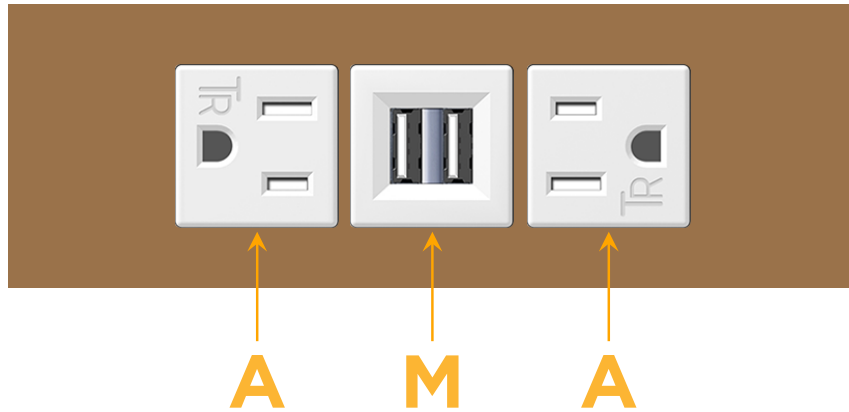

M-POWER-3T

AC POWER & DATA CONNECTIVITY SOLUTION

M-POWER-3TW-AMA-BZ5ATP

Distributed by

Mormax Company, Inc.

8 Westchester Plaza

Elmsford, NY 10523

914-699-0101

sales@mormax.com

mormax.com

Metro Light & Power's line of power & data solutions offers sophisticated design elements combined with greater ease of installation. Streamlined and low-profile, enhanced by side-exiting cords, our outlets advance the industry with their cutting edge look and feel. We believe flexibility is key, and we provide a variety of mounting options, including the ability to mount in limited spaces. Our outlets are available in many finishes and configurations, in addition to a custom color and finish capability for our clients.

Trim Plate Finish: **ARCHITECTURAL BRONZE (ABS)**

Custom Finishes Available

M-POWER-3TW-AMA-BZ5ATP

Features:

Module/Port Options:

- **A** Tamper Resistant AC Receptacle
- **E** USB-A & USB-C (20W)
- **M** Double USB-A (Fast Charging Ports - 18W)
- **H** HDMI
- **6** CAT 6
- **12** RJ 12
- **X** Switched AC
- **Y** 3-Way Switch (Low Voltage)
- **V** USB-C (45W High Speed Charging Port)
- **S** USB-C (25W High Speed Charging Port)
- **R** Switched AC (Rocker Switch)
- **D** Dimmer Switch

Plug:

Supplied with Low Profile Flat 45° Angle 120 VAC Plug

Optional Standard Straight 120 VAC Plug

Optional Straight 120 VAC Pass-through Plug

- CLEAN, COMPACT DESIGN
- STREAMLINED
- LOW PROFILE
- SIDE-EXITING CORDS
- PLUG & PLAY
- 6' AC CORD & PLUG (FLAT PLUG STANDARD)
- CUSTOMIZABLE CONFIGURATIONS AND FINISHES
- UL LISTED FOR MOUNTING IN FURNITURE
- 15A