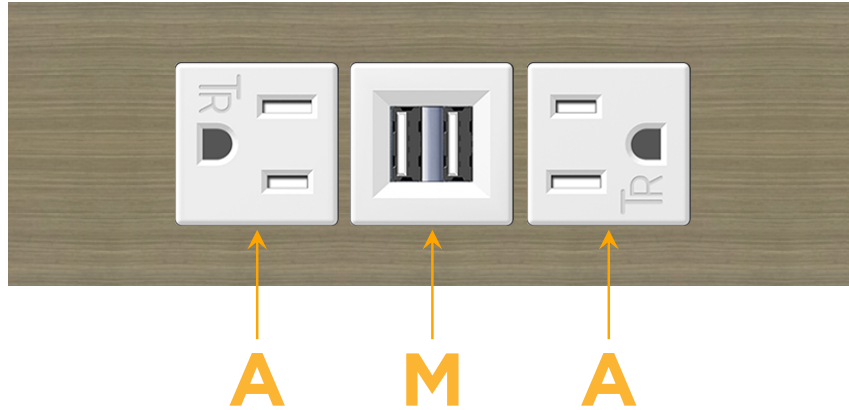

M-POWER-3T

AC POWER & DATA CONNECTIVITY SOLUTION

M-POWER-3TW-AMA-BZ5AATP

Distributed by

Mormax Company, Inc.

8 Westchester Plaza

Elmsford, NY 10523

914-699-0101

sales@mormax.com

mormax.com

Metro Light & Power's line of power & data solutions offers sophisticated design elements combined with greater ease of installation. Streamlined and low-profile, enhanced by side-exiting cords, our outlets advance the industry with their cutting edge look and feel. We believe flexibility is key, and we provide a variety of mounting options, including the ability to mount in limited spaces. Our outlets are available in many finishes and configurations, in addition to a custom color and finish capability for our clients.

Trim Plate Finish: **ANTIQUED ARCHITECTURAL BRONZE (ABS)**

Custom Finishes Available

M-POWER-3TW-AMA-BZ5AATP

Features:

Module/Port Options:

- **A** Tamper Resistant AC Receptacle
- **E** USB-A & USB-C (20W)
- **M** Double USB-A (Fast Charging Ports - 18W)
- **H** HDMI
- **6** CAT 6
- **12** RJ 12
- **X** Switched AC
- **Y** 3-Way Switch (Low Voltage)
- **V** USB-C (45W High Speed Charging Port)
- **S** USB-C (25W High Speed Charging Port)
- **R** Switched AC (Rocker Switch)
- **D** Dimmer Switch

Plug:

Supplied with Low Profile Flat 45° Angle 120 VAC Plug

Optional Standard Straight 120 VAC Plug

Optional Straight 120 VAC Pass-through Plug

- CLEAN, COMPACT DESIGN
- STREAMLINED
- LOW PROFILE
- SIDE-EXITING CORDS
- PLUG & PLAY
- 6' AC CORD & PLUG (FLAT PLUG STANDARD)
- CUSTOMIZABLE CONFIGURATIONS AND FINISHES
- UL LISTED FOR MOUNTING IN FURNITURE
- 15A