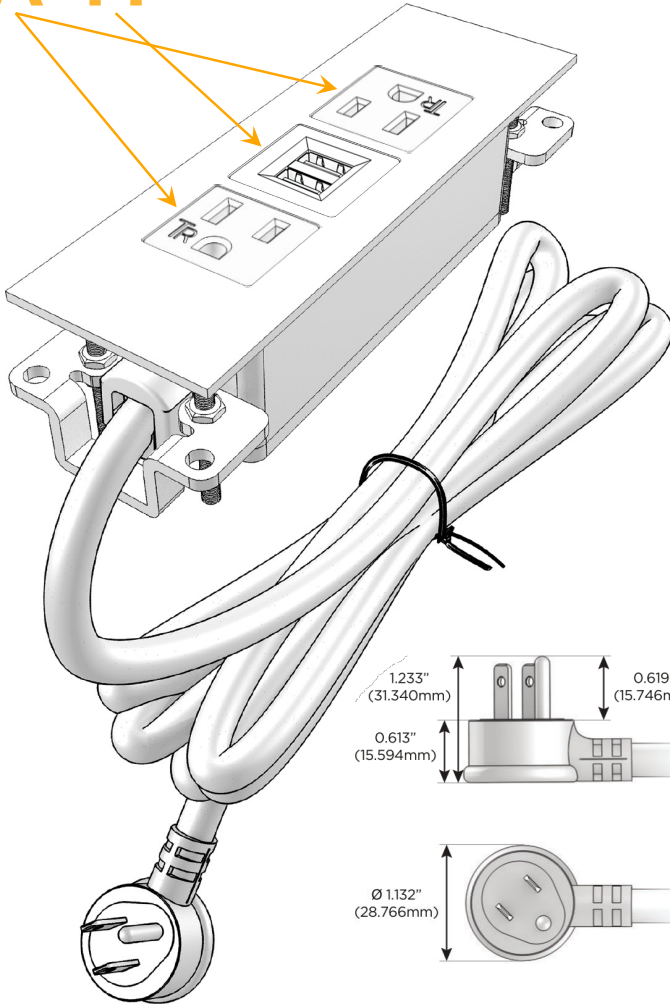

M-POWER-3T

AC POWER & DATA CONNECTIVITY SOLUTION

M-POWER-3TW-AMA-BRATP

Specs:

Modules/Ports:

- **A** Tamper Resistant AC Receptacle
- **M** Double USB-A (Fast Charging Ports - 18W)

Distributed by

Mormax Company, Inc.

8 Westchester Plaza

Elmsford, NY 10523

914-699-0101

sales@mormax.com

mormax.com

A M