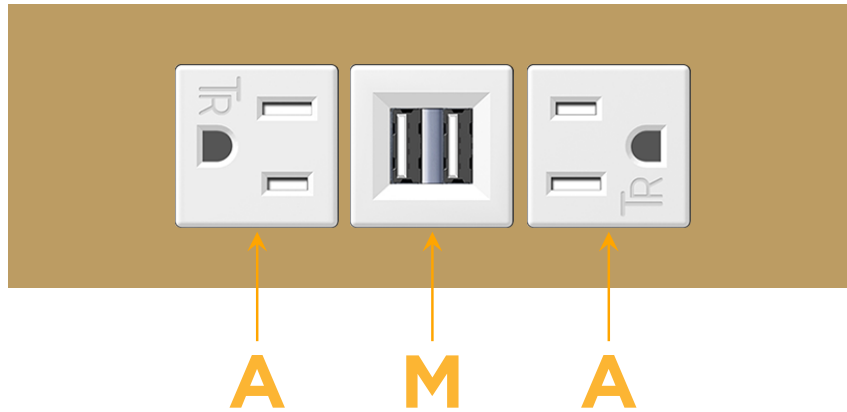

Trim Plate Finish: **BRASS (ABS)**

Custom Finishes Available

M-POWER-3TW-AMA-BRATP

Features:

Module/Port Options:

- A** Tamper Resistant AC Receptacle
- E** USB-A & USB-C (20W)
- M** Double USB-A (Fast Charging Ports - 18W)
- H** HDMI
- 6** CAT 6
- 12** RJ 12
- X** Switched AC
- Y** 3-Way Switch (Low Voltage)
- V** USB-C (45W High Speed Charging Port)
- S** USB-C (25W High Speed Charging Port)
- R** Switched AC (Rocker Switch)
- D** Dimmer Switch

Plug:

Supplied with Low Profile Flat 45° Angle 120 VAC Plug

Optional Standard Straight 120 VAC Plug

Optional Straight 120 VAC Pass-through Plug

- CLEAN, COMPACT DESIGN
- STREAMLINED
- LOW PROFILE
- SIDE-EXITING CORDS
- PLUG & PLAY
- 6' AC CORD & PLUG (FLAT PLUG STANDARD)
- CUSTOMIZABLE CONFIGURATIONS AND FINISHES
- UL LISTED FOR MOUNTING IN FURNITURE
- 15A

M-POWER-3T

AC POWER & DATA CONNECTIVITY SOLUTION

M-POWER-3TW-AMA-BRATP

Specs:

Modules/Ports:

- A** Tamper Resistant AC Receptacle
- M** Double USB-A (Fast Charging Ports - 18W)

Distributed by

Mormax Company, Inc.