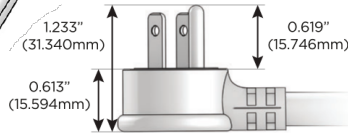

Mormax Company, Inc.

8 Westchester Plaza

Elmsford, NY 10523

914-699-0101

sales@mormax.com

mormax.com

A M