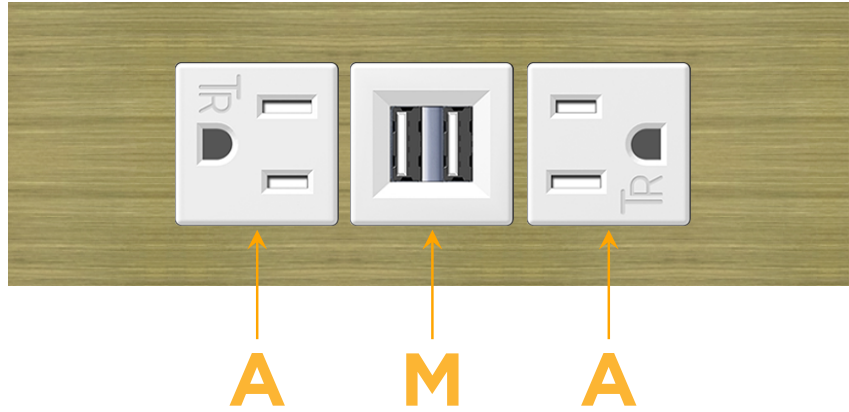

Trim Plate Finish: **BRASS ANTIQUED (ABS)**

Custom Finishes Available

M-POWER-3TW-AMA-BRAATP

Features:

Module/Port Options:

- A** Tamper Resistant AC Receptacle
- E** USB-A & USB-C (20W)
- M** Double USB-A (Fast Charging Ports - 18W)
- H** HDMI
- 6** CAT 6
- 12** RJ 12
- X** Switched AC
- Y** 3-Way Switch (Low Voltage)
- V** USB-C (45W High Speed Charging Port)
- S** USB-C (25W High Speed Charging Port)
- R** Switched AC (Rocker Switch)
- D** Dimmer Switch

Plug:

Supplied with Low Profile Flat 45° Angle 120 VAC Plug

Optional Standard Straight 120 VAC Plug

Optional Straight 120 VAC Pass-through Plug

- CLEAN, COMPACT DESIGN
- STREAMLINED
- LOW PROFILE
- SIDE-EXITING CORDS
- PLUG & PLAY
- 6' AC CORD & PLUG (FLAT PLUG STANDARD)
- CUSTOMIZABLE CONFIGURATIONS AND FINISHES
- UL LISTED FOR MOUNTING IN FURNITURE
- 15A

sales@mormax.com

mormax.com

Specs:

Modules/Ports:

- A** Tamper Resistant AC Receptacle
- M** Double USB-A (Fast Charging Ports - 18W)