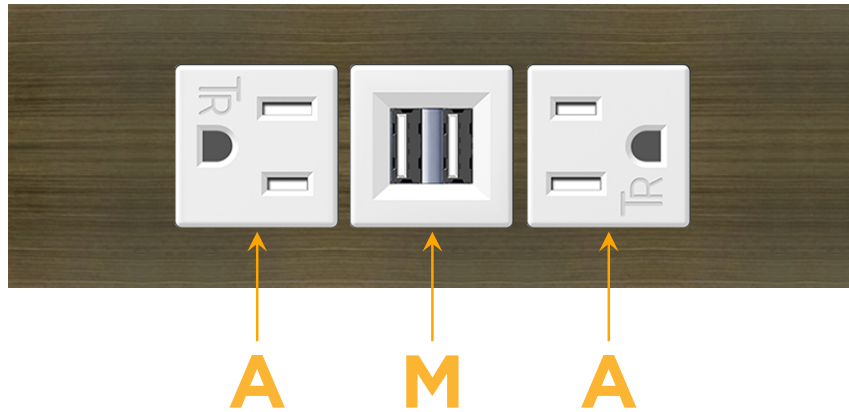

Trim Plate Finish: **SPECIAL ANTIQUE BRONZE (ABS)**

Custom Finishes Available

M-POWER-3TW-AMA-APATP

Features:

Module/Port Options:

- A** Tamper Resistant AC Receptacle
- E** USB-A & USB-C (20W)
- M** Double USB-A (Fast Charging Ports - 18W)
- H** HDMI
- 6** CAT 6
- 12** RJ 12
- X** Switched AC
- Y** 3-Way Switch (Low Voltage)
- V** USB-C (45W High Speed Charging Port)
- S** USB-C (25W High Speed Charging Port)
- R** Switched AC (Rocker Switch)
- D** Dimmer Switch

Plug:

Supplied with Low Profile Flat 45° Angle 120 VAC Plug

Optional Standard Straight 120 VAC Plug

Optional Straight 120 VAC Pass-through Plug

- CLEAN, COMPACT DESIGN
- STREAMLINED
- LOW PROFILE
- SIDE-EXITING CORDS
- PLUG & PLAY
- 6' AC CORD & PLUG (FLAT PLUG STANDARD)
- CUSTOMIZABLE CONFIGURATIONS AND FINISHES
- UL LISTED FOR MOUNTING IN FURNITURE
- 15A

sales@mormax.com

mormax.com

Specs:

Modules/Ports:

- A** Tamper Resistant AC Receptacle
- M** Double USB-A (Fast Charging Ports - 18W)