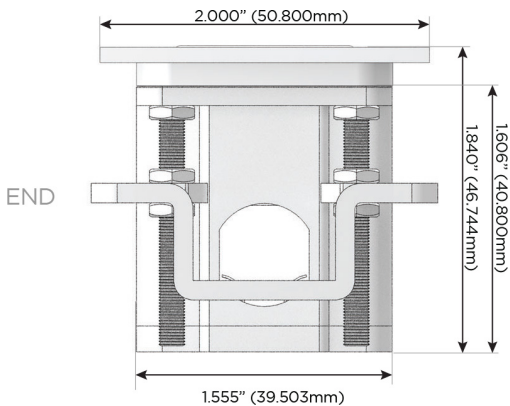

M-POWER-3T

AC POWER & DATA CONNECTIVITY SOLUTION

M-POWER-3TW-AM6-WTP

Specs:

Modules/Ports:

- **A** Tamper Resistant AC Receptacle
- **M** Double USB-A (Fast Charging Ports - 18W)
- **6** CAT 6

A M 6

TOP

Distributed by

Mormax Company, Inc.

8 Westchester Plaza

Elmsford, NY 10523

914-699-0101

sales@mormax.com

mormax.com