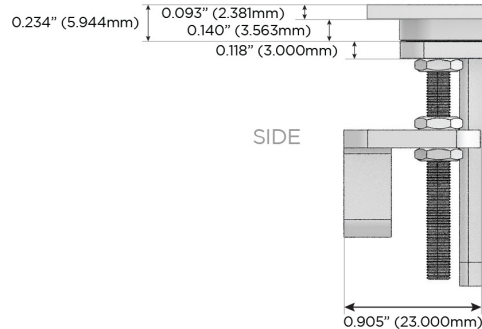

M-POWER-3T

AC POWER & DATA CONNECTIVITY SOLUTION

M-POWER-3TW-AM6-WTP

Specs:

Modules/Ports:

- **A** Tamper Resistant AC Receptacle
- **M** Double USB-A (Fast Charging Ports - 18W)
- **6** CAT 6

A M 6

TOP

Distributed by

Mormax Company, Inc.

8 Westchester Plaza

Elmsford, NY 10523

914-699-0101

sales@mormax.com

mormax.com