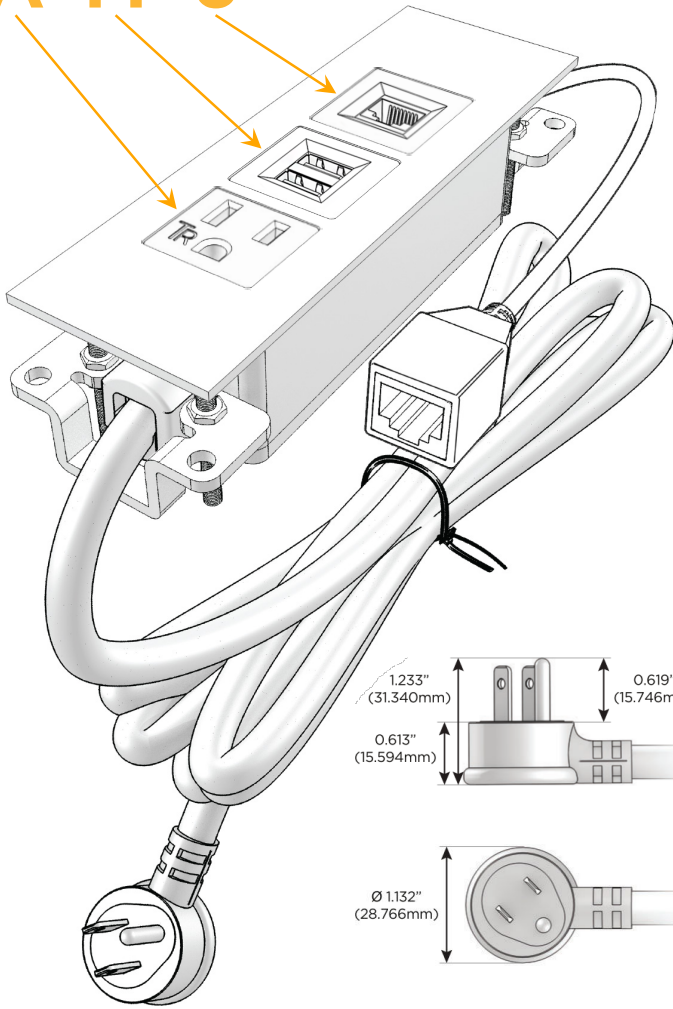

M-POWER-3T

AC POWER & DATA CONNECTIVITY SOLUTION

M-POWER-3TW-AM6-WTP

Specs:

Modules/Ports:

- **A** Tamper Resistant AC Receptacle
- **M** Double USB-A (Fast Charging Ports - 18W)
- **6** CAT 6

A M 6