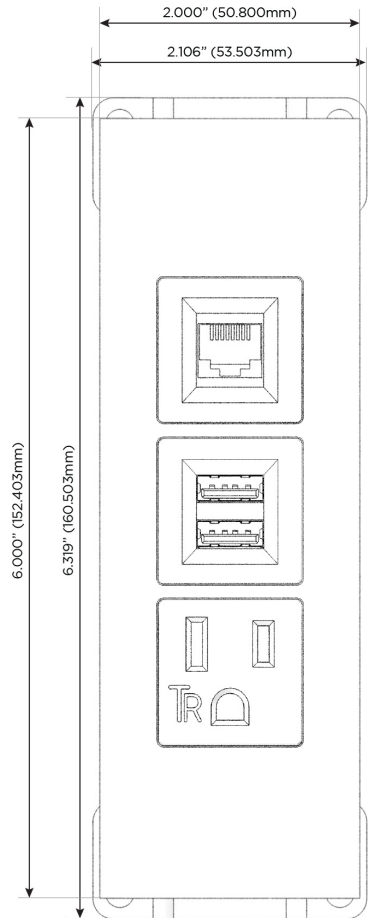

M-POWER-3T

AC POWER & DATA CONNECTIVITY SOLUTION

M-POWER-3TW-AM6-WTP

Specs:

Modules/Ports:

- **A** Tamper Resistant AC Receptacle
- **M** Double USB-A (Fast Charging Ports - 18W)
- **6** CAT 6

A M 6

TOP

Distributed by

Mormax Company, Inc.

8 Westchester Plaza

Elmsford, NY 10523

914-699-0101

sales@mormax.com

mormax.com