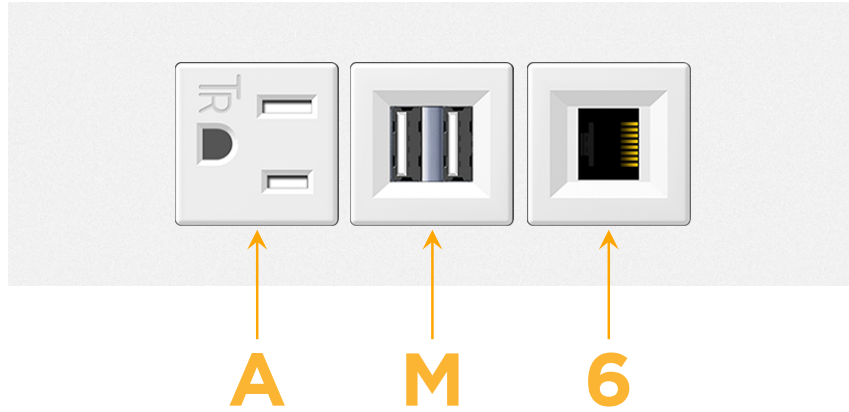

M-POWER-3T

AC POWER & DATA CONNECTIVITY SOLUTION

M-POWER-3TW-AM6-WTP

Distributed by

Mormax Company, Inc.

8 Westchester Plaza

Elmsford, NY 10523

914-699-0101

sales@mormax.com

mormax.com

Metro Light & Power's line of power & data solutions offers sophisticated design elements combined with greater ease of installation. Streamlined and low-profile, enhanced by side-exiting cords, our outlets advance the industry with their cutting edge look and feel. We believe flexibility is key, and we provide a variety of mounting options, including the ability to mount in limited spaces. Our outlets are available in many finishes and configurations, in addition to a custom color and finish capability for our clients.

Trim Plate Finish: **WHITE (STEEL)**

Custom Finishes Available

M-POWER-3TW-AM6-WTP

Features:

Module/Port Options:

- **A** Tamper Resistant AC Receptacle
- **E** USB-A & USB-C (20W)
- **M** Double USB-A (Fast Charging Ports - 18W)
- **H** HDMI
- **6** CAT 6
- **12** RJ 12
- **X** Switched AC
- **Y** 3-Way Switch (Low Voltage)
- **V** USB-C (45W High Speed Charging Port)
- **S** USB-C (25W High Speed Charging Port)
- **R** Switched AC (Rocker Switch)
- **D** Dimmer Switch

Plug:

Supplied with Low Profile Flat 45° Angle 120 VAC Plug

Optional Standard Straight 120 VAC Plug

Optional Straight 120 VAC Pass-through Plug

- CLEAN, COMPACT DESIGN
- STREAMLINED
- LOW PROFILE
- SIDE-EXITING CORDS
- PLUG & PLAY
- 6' AC CORD & PLUG (FLAT PLUG STANDARD)
- CUSTOMIZABLE CONFIGURATIONS AND FINISHES
- UL LISTED FOR MOUNTING IN FURNITURE
- 15A