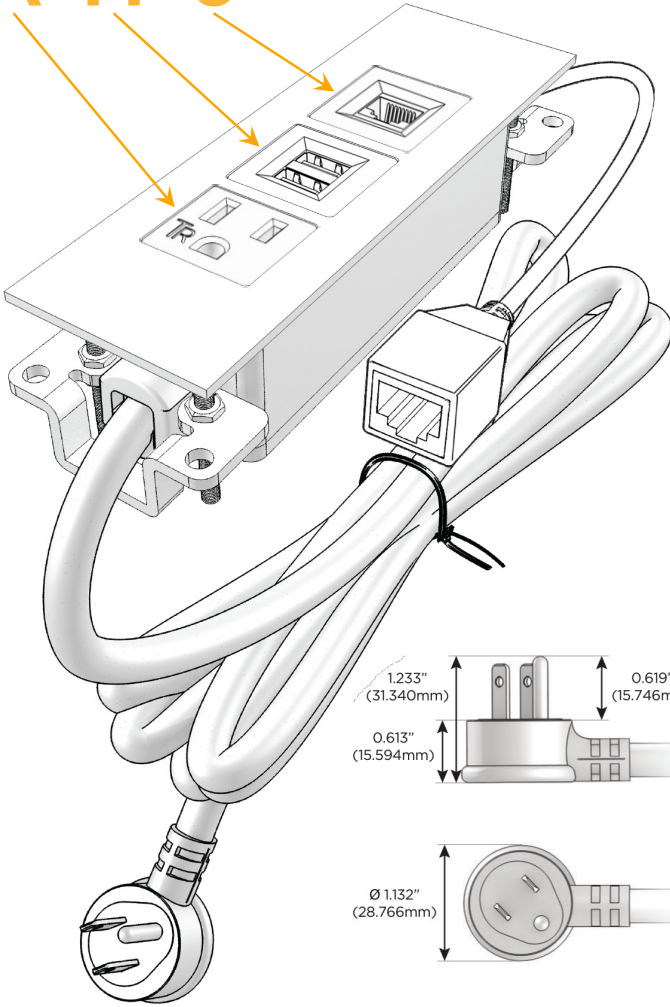

Trim Plate Finish: **WHITE (ABS)**

Custom Finishes Available

M-POWER-3TW-AM6-WATP

Features:

Module/Port Options:

- A** Tamper Resistant AC Receptacle
- E** USB-A & USB-C (20W)
- M** Double USB-A (Fast Charging Ports - 18W)
- H** HDMI
- 6** CAT 6
- 12** RJ 12
- X** Switched AC
- Y** 3-Way Switch (Low Voltage)
- V** USB-C (45W High Speed Charging Port)
- S** USB-C (25W High Speed Charging Port)
- R** Switched AC (Rocker Switch)
- D** Dimmer Switch

Plug:

Supplied with Low Profile Flat 45° Angle 120 VAC Plug

Optional Standard Straight 120 VAC Plug

Optional Straight 120 VAC Pass-through Plug

- CLEAN, COMPACT DESIGN
- STREAMLINED
- LOW PROFILE
- SIDE-EXITING CORDS
- PLUG & PLAY
- 6' AC CORD & PLUG (FLAT PLUG STANDARD)
- CUSTOMIZABLE CONFIGURATIONS AND FINISHES
- UL LISTED FOR MOUNTING IN FURNITURE
- 15A

sales@mormax.com

mormax.com

Specs:

Modules/Ports:

- A** Tamper Resistant AC Receptacle
- M** Double USB-A (Fast Charging Ports - 18W)
- 6** CAT 6

A M 6

TOP