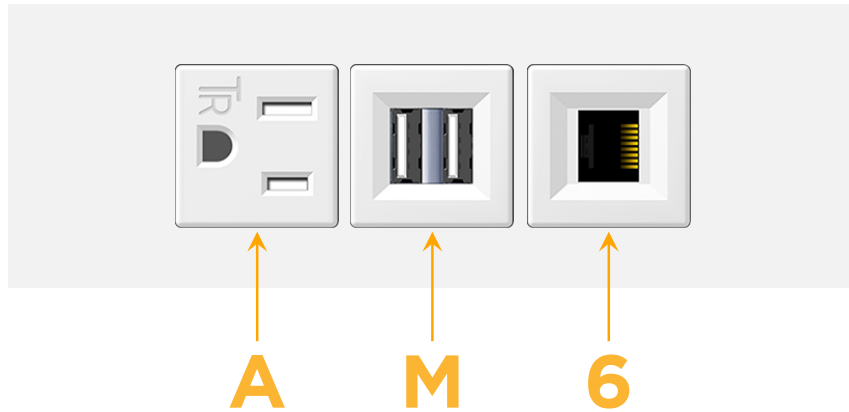

Trim Plate Finish: **WHITE (ABS)**

Custom Finishes Available

M-POWER-3TW-AM6-WATP

Features:

Module/Port Options:

- A** Tamper Resistant AC Receptacle
- E** USB-A & USB-C (20W)
- M** Double USB-A (Fast Charging Ports - 18W)
- H** HDMI
- 6** CAT 6
- 12** RJ 12
- X** Switched AC
- Y** 3-Way Switch (Low Voltage)
- V** USB-C (45W High Speed Charging Port)
- S** USB-C (25W High Speed Charging Port)
- R** Switched AC (Rocker Switch)
- D** Dimmer Switch

Plug:

Supplied with Low Profile Flat 45° Angle 120 VAC Plug

Optional Standard Straight 120 VAC Plug

Optional Straight 120 VAC Pass-through Plug

- CLEAN, COMPACT DESIGN
- STREAMLINED
- LOW PROFILE
- SIDE-EXITING CORDS
- PLUG & PLAY
- 6' AC CORD & PLUG (FLAT PLUG STANDARD)
- CUSTOMIZABLE CONFIGURATIONS AND FINISHES
- UL LISTED FOR MOUNTING IN FURNITURE
- 15A

sales@mormax.com

mormax.com

Specs:

Modules/Ports:

- A** Tamper Resistant AC Receptacle
- M** Double USB-A (Fast Charging Ports - 18W)
- 6** CAT 6

A M 6

TOP