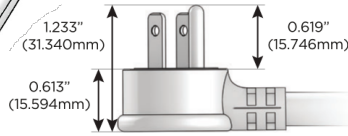

sales@mormax.com

mormax.com

Specs:

Modules/Ports:

- A** Tamper Resistant AC Receptacle
- M** Double USB-A (Fast Charging Ports - 18W)
- 6** CAT 6

A M 6

TOP