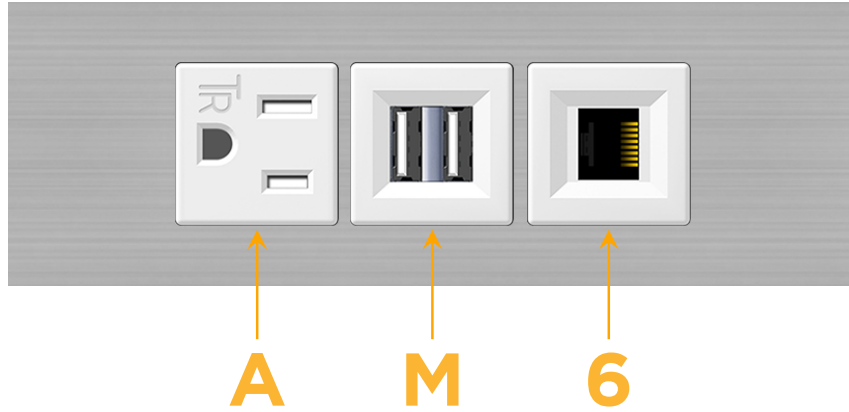

Trim Plate Finish: **STAINLESS STEEL BRUSHED**

Custom Finishes Available

M-POWER-3TW-AM6-SS4TP

Features:

Module/Port Options:

- A** Tamper Resistant AC Receptacle
- E** USB-A & USB-C (20W)
- M** Double USB-A (Fast Charging Ports - 18W)
- H** HDMI
- 6** CAT 6
- 12** RJ 12
- X** Switched AC
- Y** 3-Way Switch (Low Voltage)
- V** USB-C (45W High Speed Charging Port)
- S** USB-C (25W High Speed Charging Port)
- R** Switched AC (Rocker Switch)
- D** Dimmer Switch

Plug:

Supplied with Low Profile Flat 45° Angle 120 VAC Plug

Optional Standard Straight 120 VAC Plug

Optional Straight 120 VAC Pass-through Plug

- CLEAN, COMPACT DESIGN
- STREAMLINED
- LOW PROFILE
- SIDE-EXITING CORDS
- PLUG & PLAY
- 6' AC CORD & PLUG (FLAT PLUG STANDARD)
- CUSTOMIZABLE CONFIGURATIONS AND FINISHES
- UL LISTED FOR MOUNTING IN FURNITURE
- 15A

M-POWER-3T

AC POWER & DATA CONNECTIVITY SOLUTION

M-POWER-3TW-AM6-SS4TP

Specs:

Modules/Ports:

- A** Tamper Resistant AC Receptacle
- M** Double USB-A (Fast Charging Ports - 18W)
- 6** CAT 6

A M 6

Distributed by