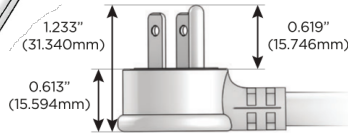

Plug:

Supplied with Low Profile Flat 45° Angle 120 VAC Plug

Optional Standard Straight 120 VAC Plug

Optional Straight 120 VAC Pass-through Plug

- CLEAN, COMPACT DESIGN
- STREAMLINED
- LOW PROFILE
- SIDE-EXITING CORDS
- PLUG & PLAY
- 6' AC CORD & PLUG (FLAT PLUG STANDARD)
- CUSTOMIZABLE CONFIGURATIONS AND FINISHES
- UL LISTED FOR MOUNTING IN FURNITURE
- 15A

M-POWER-3T

AC POWER & DATA CONNECTIVITY SOLUTION

M-POWER-3TW-AM6-SS4TP

Specs:

Modules/Ports:

- A** Tamper Resistant AC Receptacle
- M** Double USB-A (Fast Charging Ports - 18W)
- 6** CAT 6

A M 6

Distributed by