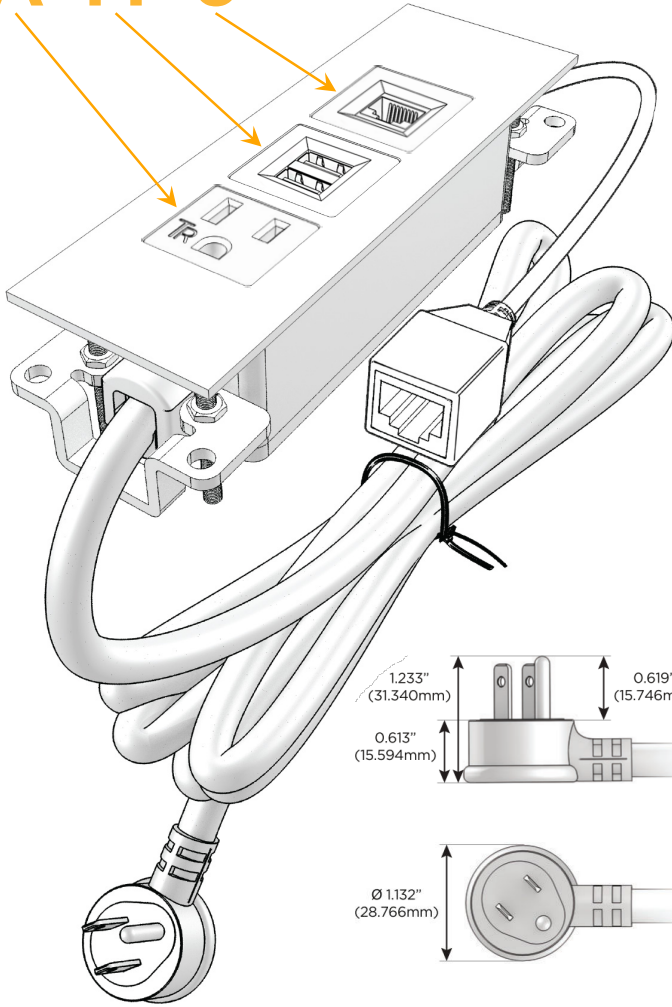

Trim Plate Finish: **STAINLESS STEEL BRUSHED**

Custom Finishes Available

M-POWER-3TW-AM6-SS4TP

Features:

Module/Port Options:

- A** Tamper Resistant AC Receptacle
- E** USB-A & USB-C (20W)
- M** Double USB-A (Fast Charging Ports - 18W)
- H** HDMI
- 6** CAT 6
- 12** RJ 12
- X** Switched AC
- Y** 3-Way Switch (Low Voltage)
- V** USB-C (45W High Speed Charging Port)
- S** USB-C (25W High Speed Charging Port)
- R** Switched AC (Rocker Switch)
- D** Dimmer Switch

Plug:

Supplied with Low Profile Flat 45° Angle 120 VAC Plug

Optional Standard Straight 120 VAC Plug

Optional Straight 120 VAC Pass-through Plug

- CLEAN, COMPACT DESIGN
- STREAMLINED
- LOW PROFILE
- SIDE-EXITING CORDS
- PLUG & PLAY
- 6' AC CORD & PLUG (FLAT PLUG STANDARD)
- CUSTOMIZABLE CONFIGURATIONS AND FINISHES
- UL LISTED FOR MOUNTING IN FURNITURE
- 15A

M-POWER-3T

AC POWER & DATA CONNECTIVITY SOLUTION

M-POWER-3TW-AM6-SS4TP

Specs:

Modules/Ports:

- A** Tamper Resistant AC Receptacle
- M** Double USB-A (Fast Charging Ports - 18W)
- 6** CAT 6

A M 6

Distributed by