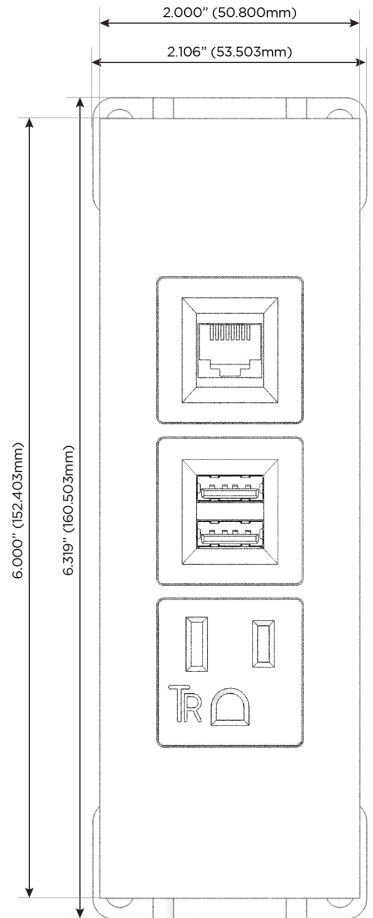

### Module/Port Options:

- A** Tamper Resistant AC Receptacle
- E** USB-A & USB-C (20W)
- M** Double USB-A (Fast Charging Ports - 18W)
- H** HDMI
- 6** CAT 6
- 12** RJ 12
- X** Switched AC
- Y** 3-Way Switch (Low Voltage)
- V** USB-C (45W High Speed Charging Port)
- S** USB-C (25W High Speed Charging Port)
- R** Switched AC (Rocker Switch)
- D** Dimmer Switch

### Plug:

Supplied with Low Profile Flat 45° Angle 120 VAC Plug

Optional Standard Straight 120 VAC Plug

Optional Straight 120 VAC Pass-through Plug

- CLEAN, COMPACT DESIGN
- STREAMLINED
- LOW PROFILE
- SIDE-EXITING CORDS
- PLUG & PLAY
- 6' AC CORD & PLUG (FLAT PLUG STANDARD)
- CUSTOMIZABLE CONFIGURATIONS AND FINISHES
- UL LISTED FOR MOUNTING IN FURNITURE
- 15A

# M-POWER-3T

AC POWER & DATA CONNECTIVITY SOLUTION

M-POWER-3TW-AM6-SATP

Specs:

**Modules/Ports:**

- A** Tamper Resistant AC Receptacle
- M** Double USB-A (Fast Charging Ports - 18W)
- 6** CAT 6

**A M 6**

TOP