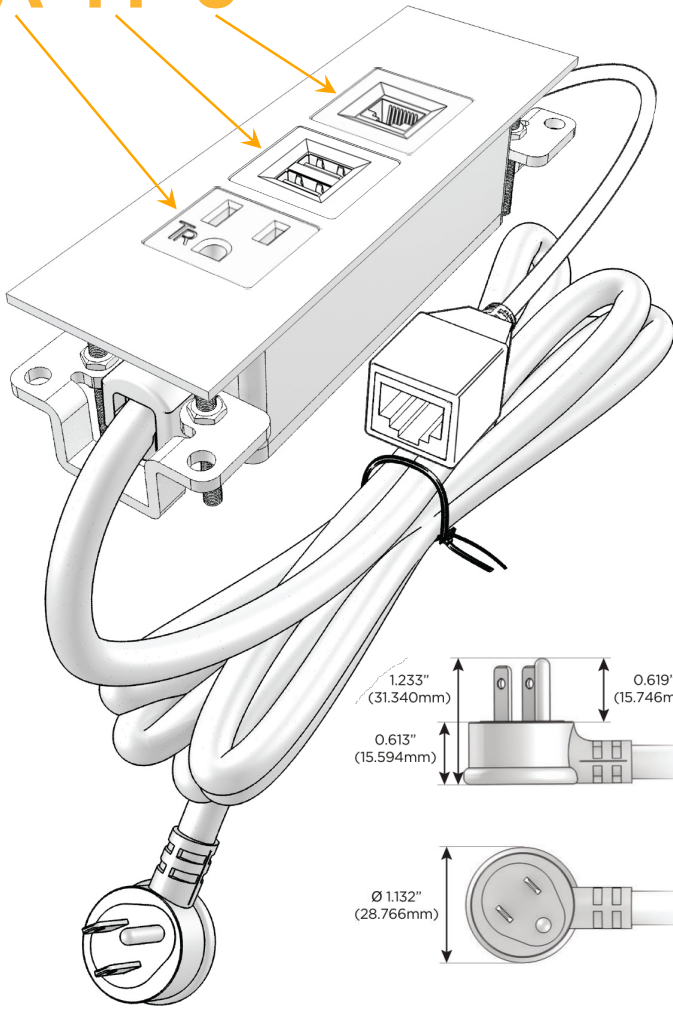

### Module/Port Options:

- A** Tamper Resistant AC Receptacle
- E** USB-A & USB-C (20W)
- M** Double USB-A (Fast Charging Ports - 18W)
- H** HDMI
- 6** CAT 6
- 12** RJ 12
- X** Switched AC
- Y** 3-Way Switch (Low Voltage)
- V** USB-C (45W High Speed Charging Port)
- S** USB-C (25W High Speed Charging Port)
- R** Switched AC (Rocker Switch)
- D** Dimmer Switch

### Plug:

Supplied with Low Profile Flat 45° Angle 120 VAC Plug

Optional Standard Straight 120 VAC Plug

Optional Straight 120 VAC Pass-through Plug

- CLEAN, COMPACT DESIGN
- STREAMLINED
- LOW PROFILE
- SIDE-EXITING CORDS
- PLUG & PLAY
- 6' AC CORD & PLUG (FLAT PLUG STANDARD)
- CUSTOMIZABLE CONFIGURATIONS AND FINISHES
- UL LISTED FOR MOUNTING IN FURNITURE
- 15A

# M-POWER-3T

AC POWER & DATA CONNECTIVITY SOLUTION

M-POWER-3TW-AM6-SATP

Specs:

**Modules/Ports:**

- A** Tamper Resistant AC Receptacle
- M** Double USB-A (Fast Charging Ports - 18W)
- 6** CAT 6

**A M 6**

TOP