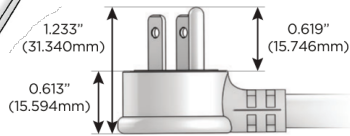

### Plug:

Supplied with Low Profile Flat 45° Angle 120 VAC Plug

Optional Standard Straight 120 VAC Plug

Optional Straight 120 VAC Pass-through Plug

- CLEAN, COMPACT DESIGN
- STREAMLINED
- LOW PROFILE
- SIDE-EXITING CORDS
- PLUG & PLAY
- 6' AC CORD & PLUG (FLAT PLUG STANDARD)
- CUSTOMIZABLE CONFIGURATIONS AND FINISHES
- UL LISTED FOR MOUNTING IN FURNITURE
- 15A

# M-POWER-3T

AC POWER & DATA CONNECTIVITY SOLUTION

M-POWER-3TW-AM6-SATP

Specs:

**Modules/Ports:**

- A** Tamper Resistant AC Receptacle
- M** Double USB-A (Fast Charging Ports - 18W)
- 6** CAT 6

**A M 6**

TOP