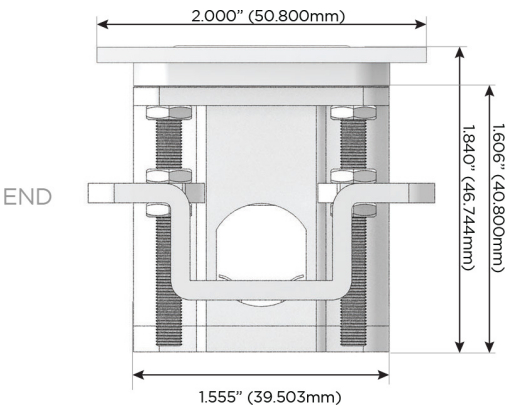

### Plug:

Supplied with Low Profile Flat 45° Angle 120 VAC Plug

Optional Standard Straight 120 VAC Plug

Optional Straight 120 VAC Pass-through Plug

- CLEAN, COMPACT DESIGN
- STREAMLINED
- LOW PROFILE
- SIDE-EXITING CORDS
- PLUG & PLAY
- 6' AC CORD & PLUG (FLAT PLUG STANDARD)
- CUSTOMIZABLE CONFIGURATIONS AND FINISHES
- UL LISTED FOR MOUNTING IN FURNITURE
- 15A

# M-POWER-3T

AC POWER & DATA CONNECTIVITY SOLUTION

M-POWER-3TW-AM6-SATP

Specs:

**Modules/Ports:**

- A** Tamper Resistant AC Receptacle
- M** Double USB-A (Fast Charging Ports - 18W)
- 6** CAT 6

**A M 6**

TOP