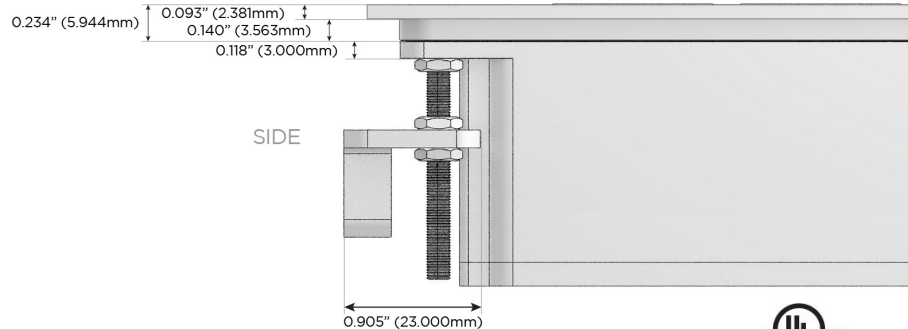

# M-POWER-3T

AC POWER & DATA CONNECTIVITY SOLUTION

M-POWER-3TW-AM6-SATP

Specs:

**Modules/Ports:**

- A** Tamper Resistant AC Receptacle
- M** Double USB-A (Fast Charging Ports - 18W)
- 6** CAT 6

**A M 6**

TOP