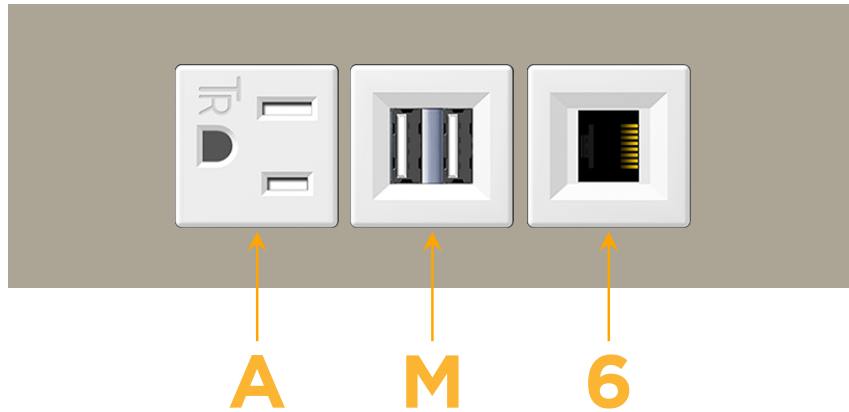

M-POWER-3T

AC POWER & DATA CONNECTIVITY SOLUTION

M-POWER-3TW-AM6-SATP

Distributed by

Mormax Company, Inc.

8 Westchester Plaza

Elmsford, NY 10523

914-699-0101

sales@mormax.com

mormax.com

Metro Light & Power's line of power & data solutions offers sophisticated design elements combined with greater ease of installation. Streamlined and low-profile, enhanced by side-exiting cords, our outlets advance the industry with their cutting edge look and feel. We believe flexibility is key, and we provide a variety of mounting options, including the ability to mount in limited spaces. Our outlets are available in many finishes and configurations, in addition to a custom color and finish capability for our clients.

Trim Plate Finish: **SATIN NICKEL (ABS)**

Custom Finishes Available

M-POWER-3TW-AM6-SATP

Features:

Module/Port Options:

- **A** Tamper Resistant AC Receptacle
- **E** USB-A & USB-C (20W)
- **M** Double USB-A (Fast Charging Ports - 18W)
- **H** HDMI
- **6** CAT 6
- **12** RJ 12
- **X** Switched AC
- **Y** 3-Way Switch (Low Voltage)
- **V** USB-C (45W High Speed Charging Port)
- **S** USB-C (25W High Speed Charging Port)
- **R** Switched AC (Rocker Switch)
- **D** Dimmer Switch

Plug:

Supplied with Low Profile Flat 45° Angle 120 VAC Plug

Optional Standard Straight 120 VAC Plug

Optional Straight 120 VAC Pass-through Plug

- CLEAN, COMPACT DESIGN
- STREAMLINED
- LOW PROFILE
- SIDE-EXITING CORDS
- PLUG & PLAY
- 6' AC CORD & PLUG (FLAT PLUG STANDARD)
- CUSTOMIZABLE CONFIGURATIONS AND FINISHES
- UL LISTED FOR MOUNTING IN FURNITURE
- 15A