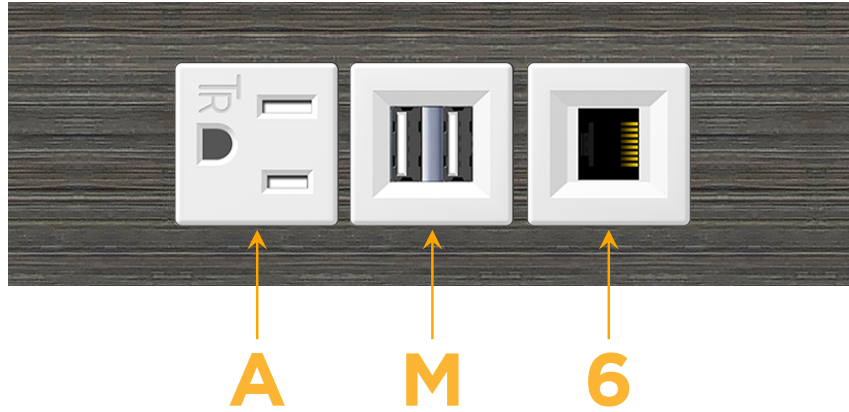

Trim Plate Finish: **GUNMETAL (ABS)**

Custom Finishes Available

M-POWER-3TW-AM6-S3ATP

Features:

Module/Port Options:

- A** Tamper Resistant AC Receptacle
- E** USB-A & USB-C (20W)
- M** Double USB-A (Fast Charging Ports - 18W)
- H** HDMI
- 6** CAT 6
- 12** RJ 12
- X** Switched AC
- Y** 3-Way Switch (Low Voltage)
- V** USB-C (45W High Speed Charging Port)
- S** USB-C (25W High Speed Charging Port)
- R** Switched AC (Rocker Switch)
- D** Dimmer Switch

Plug:

Supplied with Low Profile Flat 45° Angle 120 VAC Plug

Optional Standard Straight 120 VAC Plug

Optional Straight 120 VAC Pass-through Plug

- CLEAN, COMPACT DESIGN
- STREAMLINED
- LOW PROFILE
- SIDE-EXITING CORDS
- PLUG & PLAY
- 6' AC CORD & PLUG (FLAT PLUG STANDARD)
- CUSTOMIZABLE CONFIGURATIONS AND FINISHES
- UL LISTED FOR MOUNTING IN FURNITURE
- 15A

M-POWER-3T

AC POWER & DATA CONNECTIVITY SOLUTION

M-POWER-3TW-AM6-S3ATP

Specs:

Modules/Ports:

- A** Tamper Resistant AC Receptacle
- M** Double USB-A (Fast Charging Ports - 18W)
- 6** CAT 6

A M 6

Distributed by