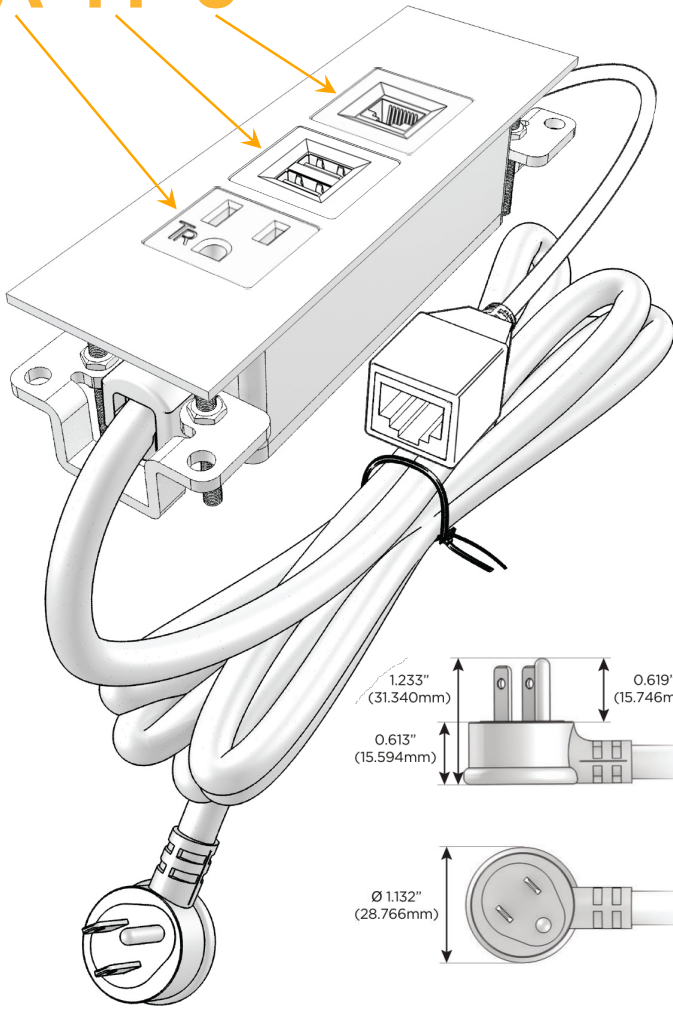

Trim Plate Finish: **GUNMETAL (ABS)**

Custom Finishes Available

M-POWER-3TW-AM6-S3ATP

Features:

Module/Port Options:

- A** Tamper Resistant AC Receptacle
- E** USB-A & USB-C (20W)
- M** Double USB-A (Fast Charging Ports - 18W)
- H** HDMI
- 6** CAT 6
- 12** RJ 12
- X** Switched AC
- Y** 3-Way Switch (Low Voltage)
- V** USB-C (45W High Speed Charging Port)
- S** USB-C (25W High Speed Charging Port)
- R** Switched AC (Rocker Switch)
- D** Dimmer Switch

Plug:

Supplied with Low Profile Flat 45° Angle 120 VAC Plug

Optional Standard Straight 120 VAC Plug

Optional Straight 120 VAC Pass-through Plug

- CLEAN, COMPACT DESIGN
- STREAMLINED
- LOW PROFILE
- SIDE-EXITING CORDS
- PLUG & PLAY
- 6' AC CORD & PLUG (FLAT PLUG STANDARD)
- CUSTOMIZABLE CONFIGURATIONS AND FINISHES
- UL LISTED FOR MOUNTING IN FURNITURE
- 15A

M-POWER-3T

AC POWER & DATA CONNECTIVITY SOLUTION

M-POWER-3TW-AM6-S3ATP

Specs:

Modules/Ports:

- A** Tamper Resistant AC Receptacle
- M** Double USB-A (Fast Charging Ports - 18W)
- 6** CAT 6

A M 6

Distributed by