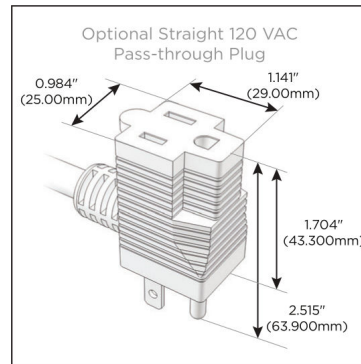

Plug:

Supplied with Low Profile Flat 45° Angle 120 VAC Plug

Optional Standard Straight 120 VAC Plug

Optional Straight 120 VAC Pass-through Plug

- CLEAN, COMPACT DESIGN
- STREAMLINED
- LOW PROFILE
- SIDE-EXITING CORDS
- PLUG & PLAY
- 6' AC CORD & PLUG (FLAT PLUG STANDARD)
- CUSTOMIZABLE CONFIGURATIONS AND FINISHES
- UL LISTED FOR MOUNTING IN FURNITURE
- 15A

M-POWER-3T

AC POWER & DATA CONNECTIVITY SOLUTION

M-POWER-3TW-AM6-S3ATP

Specs:

Modules/Ports:

- A** Tamper Resistant AC Receptacle
- M** Double USB-A (Fast Charging Ports - 18W)
- 6** CAT 6

A M 6

Distributed by