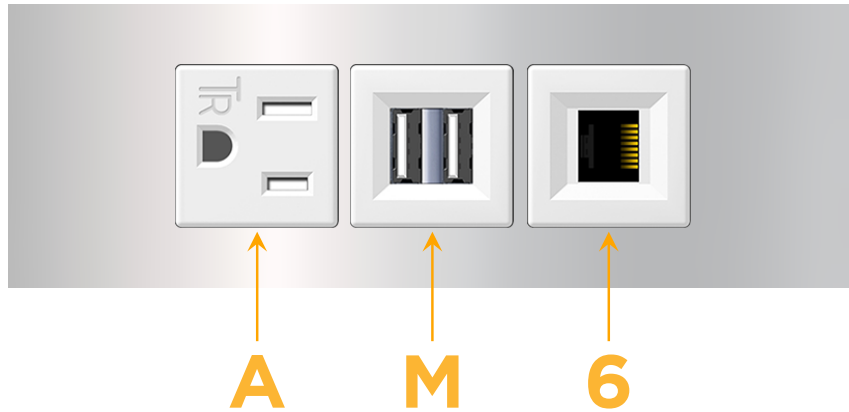

Trim Plate Finish: **CHROME (ABS)**

Custom Finishes Available

M-POWER-3TW-AM6-CRATP

Features:

Module/Port Options:

- A** Tamper Resistant AC Receptacle
- E** USB-A & USB-C (20W)
- M** Double USB-A (Fast Charging Ports - 18W)
- H** HDMI
- 6** CAT 6
- 12** RJ 12
- X** Switched AC
- Y** 3-Way Switch (Low Voltage)
- V** USB-C (45W High Speed Charging Port)
- S** USB-C (25W High Speed Charging Port)
- R** Switched AC (Rocker Switch)
- D** Dimmer Switch

Plug:

Supplied with Low Profile Flat 45° Angle 120 VAC Plug

Optional Standard Straight 120 VAC Plug

Optional Straight 120 VAC Pass-through Plug

- CLEAN, COMPACT DESIGN
- STREAMLINED
- LOW PROFILE
- SIDE-EXITING CORDS
- PLUG & PLAY
- 6' AC CORD & PLUG (FLAT PLUG STANDARD)
- CUSTOMIZABLE CONFIGURATIONS AND FINISHES
- UL LISTED FOR MOUNTING IN FURNITURE
- 15A

M-POWER-3T

AC POWER & DATA CONNECTIVITY SOLUTION

M-POWER-3TW-AM6-CRATP

Specs:

Modules/Ports:

- A** Tamper Resistant AC Receptacle
- M** Double USB-A (Fast Charging Ports - 18W)
- 6** CAT 6

A M 6

TOP