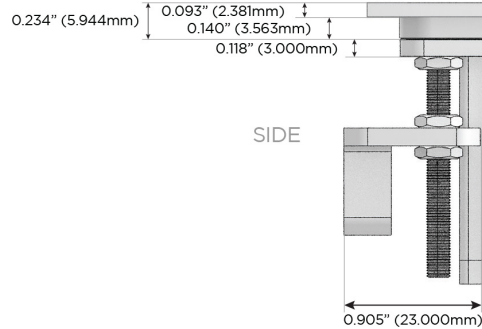

M-POWER-3T

AC POWER & DATA CONNECTIVITY SOLUTION

M-POWER-3TW-AM6-CRATP

Specs:

Modules/Ports:

- A** Tamper Resistant AC Receptacle
- M** Double USB-A (Fast Charging Ports - 18W)
- 6** CAT 6

A M 6

TOP