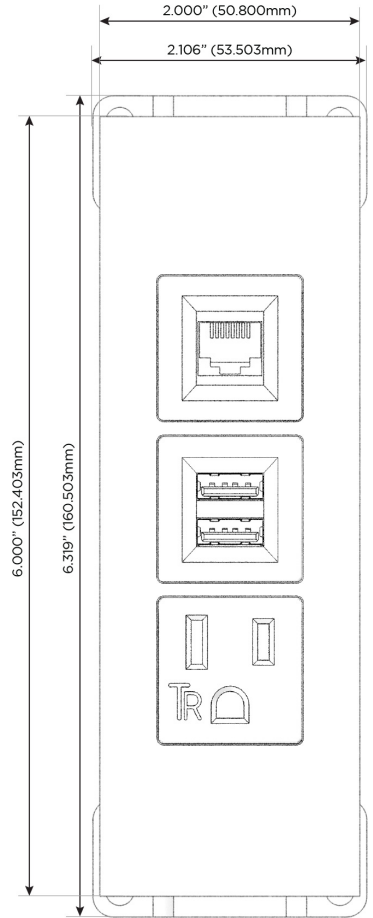

Trim Plate Finish: **CHROME (ABS)**

Custom Finishes Available

M-POWER-3TW-AM6-CRATP

Features:

Module/Port Options:

- A** Tamper Resistant AC Receptacle
- E** USB-A & USB-C (20W)
- M** Double USB-A (Fast Charging Ports - 18W)
- H** HDMI
- 6** CAT 6
- 12** RJ 12
- X** Switched AC
- Y** 3-Way Switch (Low Voltage)
- V** USB-C (45W High Speed Charging Port)
- S** USB-C (25W High Speed Charging Port)
- R** Switched AC (Rocker Switch)
- D** Dimmer Switch

Plug:

Supplied with Low Profile Flat 45° Angle 120 VAC Plug

Optional Standard Straight 120 VAC Plug

Optional Straight 120 VAC Pass-through Plug

- CLEAN, COMPACT DESIGN
- STREAMLINED
- LOW PROFILE
- SIDE-EXITING CORDS
- PLUG & PLAY
- 6' AC CORD & PLUG (FLAT PLUG STANDARD)
- CUSTOMIZABLE CONFIGURATIONS AND FINISHES
- UL LISTED FOR MOUNTING IN FURNITURE
- 15A

M-POWER-3T

AC POWER & DATA CONNECTIVITY SOLUTION

M-POWER-3TW-AM6-CRATP

Specs:

Modules/Ports:

- A** Tamper Resistant AC Receptacle
- M** Double USB-A (Fast Charging Ports - 18W)
- 6** CAT 6

A M 6

TOP