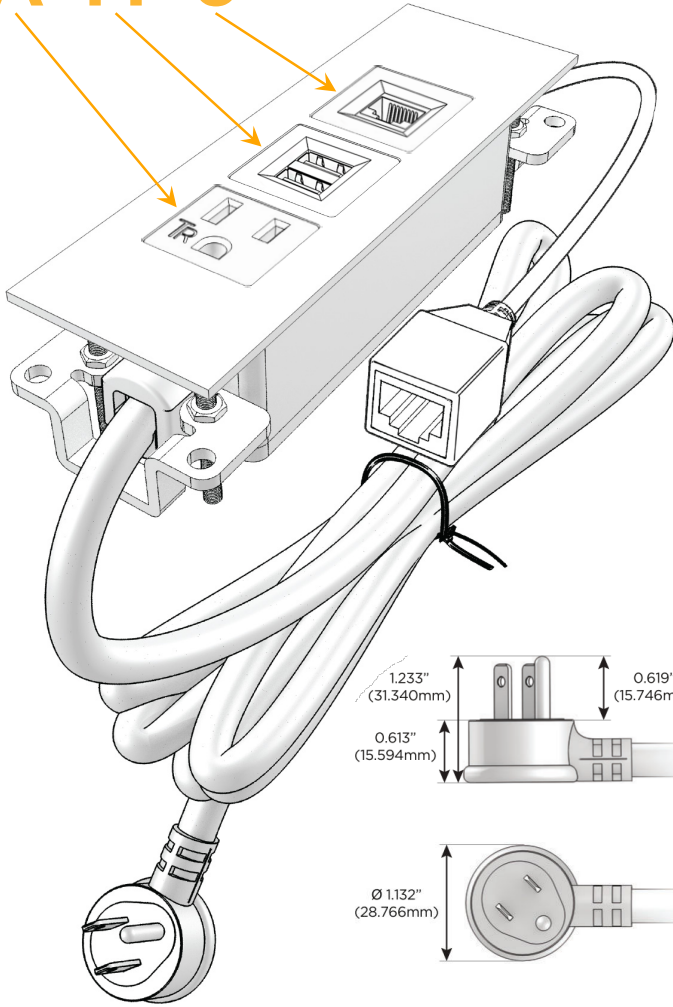

Trim Plate Finish: **CHROME (ABS)**

Custom Finishes Available

M-POWER-3TW-AM6-CRATP

Features:

Module/Port Options:

- A** Tamper Resistant AC Receptacle
- E** USB-A & USB-C (20W)
- M** Double USB-A (Fast Charging Ports - 18W)
- H** HDMI
- 6** CAT 6
- 12** RJ 12
- X** Switched AC
- Y** 3-Way Switch (Low Voltage)
- V** USB-C (45W High Speed Charging Port)
- S** USB-C (25W High Speed Charging Port)
- R** Switched AC (Rocker Switch)
- D** Dimmer Switch

Plug:

Supplied with Low Profile Flat 45° Angle 120 VAC Plug

Optional Standard Straight 120 VAC Plug

Optional Straight 120 VAC Pass-through Plug

- CLEAN, COMPACT DESIGN
- STREAMLINED
- LOW PROFILE
- SIDE-EXITING CORDS
- PLUG & PLAY
- 6' AC CORD & PLUG (FLAT PLUG STANDARD)
- CUSTOMIZABLE CONFIGURATIONS AND FINISHES
- UL LISTED FOR MOUNTING IN FURNITURE
- 15A

M-POWER-3T

AC POWER & DATA CONNECTIVITY SOLUTION

M-POWER-3TW-AM6-CRATP

Specs:

Modules/Ports:

- A** Tamper Resistant AC Receptacle
- M** Double USB-A (Fast Charging Ports - 18W)
- 6** CAT 6

A M 6

TOP