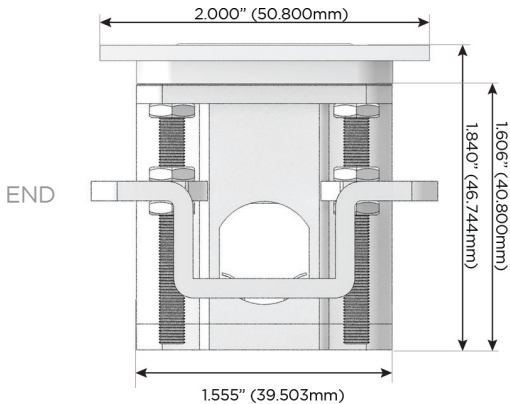

Plug:

Supplied with Low Profile Flat 45° Angle 120 VAC Plug

Optional Standard Straight 120 VAC Plug

Optional Straight 120 VAC Pass-through Plug

- CLEAN, COMPACT DESIGN
- STREAMLINED
- LOW PROFILE
- SIDE-EXITING CORDS
- PLUG & PLAY
- 6' AC CORD & PLUG (FLAT PLUG STANDARD)
- CUSTOMIZABLE CONFIGURATIONS AND FINISHES
- UL LISTED FOR MOUNTING IN FURNITURE
- 15A

M-POWER-3T

AC POWER & DATA CONNECTIVITY SOLUTION

M-POWER-3TW-AM6-CRATP

Specs:

Modules/Ports:

- A** Tamper Resistant AC Receptacle
- M** Double USB-A (Fast Charging Ports - 18W)
- 6** CAT 6

A M 6

TOP