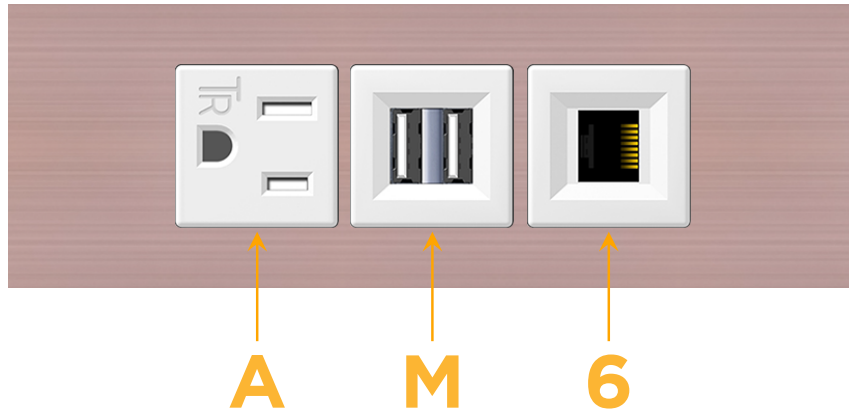

M-POWER-3T

AC POWER & DATA CONNECTIVITY SOLUTION

M-POWER-3TW-AM6-CHATP

Distributed by

Mormax Company, Inc.

8 Westchester Plaza

Elmsford, NY 10523

914-699-0101

sales@mormax.com

mormax.com

Metro Light & Power's line of power & data solutions offers sophisticated design elements combined with greater ease of installation. Streamlined and low-profile, enhanced by side-exiting cords, our outlets advance the industry with their cutting edge look and feel. We believe flexibility is key, and we provide a variety of mounting options, including the ability to mount in limited spaces. Our outlets are available in many finishes and configurations, in addition to a custom color and finish capability for our clients.

Trim Plate Finish: **CHAMPAGNE (ABS)**

Custom Finishes Available

M-POWER-3TW-AM6-CHATP

Features:

Module/Port Options:

- **A** Tamper Resistant AC Receptacle
- **E** USB-A & USB-C (20W)
- **M** Double USB-A (Fast Charging Ports - 18W)
- **H** HDMI
- **6** CAT 6
- **12** RJ 12
- **X** Switched AC
- **Y** 3-Way Switch (Low Voltage)
- **V** USB-C (45W High Speed Charging Port)
- **S** USB-C (25W High Speed Charging Port)
- **R** Switched AC (Rocker Switch)
- **D** Dimmer Switch

Plug:

Supplied with Low Profile Flat 45° Angle 120 VAC Plug

Optional Standard Straight 120 VAC Plug

Optional Straight 120 VAC Pass-through Plug

- CLEAN, COMPACT DESIGN
- STREAMLINED
- LOW PROFILE
- SIDE-EXITING CORDS
- PLUG & PLAY
- 6' AC CORD & PLUG (FLAT PLUG STANDARD)
- CUSTOMIZABLE CONFIGURATIONS AND FINISHES
- UL LISTED FOR MOUNTING IN FURNITURE
- 15A