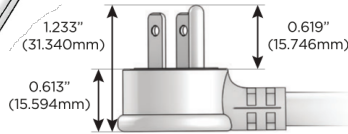

### Plug:

Supplied with Low Profile Flat 45° Angle 120 VAC Plug

Optional Standard Straight 120 VAC Plug

Optional Straight 120 VAC Pass-through Plug

- CLEAN, COMPACT DESIGN
- STREAMLINED
- LOW PROFILE
- SIDE-EXITING CORDS
- PLUG & PLAY
- 6' AC CORD & PLUG (FLAT PLUG STANDARD)
- CUSTOMIZABLE CONFIGURATIONS AND FINISHES
- UL LISTED FOR MOUNTING IN FURNITURE
- 15A

# M-POWER-3T

AC POWER & DATA CONNECTIVITY SOLUTION

M-POWER-3TW-AM6-BZATP

Specs:

**Modules/Ports:**

- A** Tamper Resistant AC Receptacle
- M** Double USB-A (Fast Charging Ports - 18W)
- 6** CAT 6

**A M 6**

Distributed by