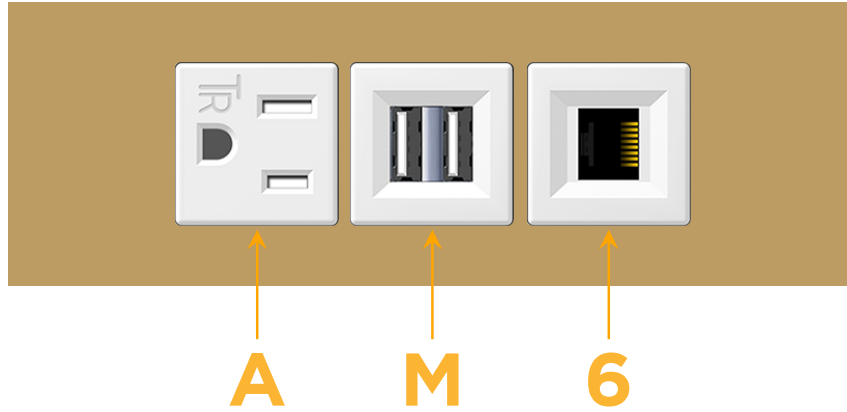

M-POWER-3T

AC POWER & DATA CONNECTIVITY SOLUTION

M-POWER-3TW-AM6-BZATP

Distributed by

Mormax Company, Inc.

8 Westchester Plaza

Elmsford, NY 10523

914-699-0101

sales@mormax.com

mormax.com

Metro Light & Power's line of power & data solutions offers sophisticated design elements combined with greater ease of installation. Streamlined and low-profile, enhanced by side-exiting cords, our outlets advance the industry with their cutting edge look and feel. We believe flexibility is key, and we provide a variety of mounting options, including the ability to mount in limited spaces. Our outlets are available in many finishes and configurations, in addition to a custom color and finish capability for our clients.

Trim Plate Finish: **STANDARD BRONZE (ABS)**

Custom Finishes Available

M-POWER-3TW-AM6-BZATP

Features:

Module/Port Options:

- **A** Tamper Resistant AC Receptacle
- **E** USB-A & USB-C (20W)
- **M** Double USB-A (Fast Charging Ports - 18W)
- **H** HDMI
- **6** CAT 6
- **12** RJ 12
- **X** Switched AC
- **Y** 3-Way Switch (Low Voltage)
- **V** USB-C (45W High Speed Charging Port)
- **S** USB-C (25W High Speed Charging Port)
- **R** Switched AC (Rocker Switch)
- **D** Dimmer Switch

Plug:

Supplied with Low Profile Flat 45° Angle 120 VAC Plug

Optional Standard Straight 120 VAC Plug

Optional Straight 120 VAC Pass-through Plug

- CLEAN, COMPACT DESIGN
- STREAMLINED
- LOW PROFILE
- SIDE-EXITING CORDS
- PLUG & PLAY
- 6' AC CORD & PLUG (FLAT PLUG STANDARD)
- CUSTOMIZABLE CONFIGURATIONS AND FINISHES
- UL LISTED FOR MOUNTING IN FURNITURE
- 15A