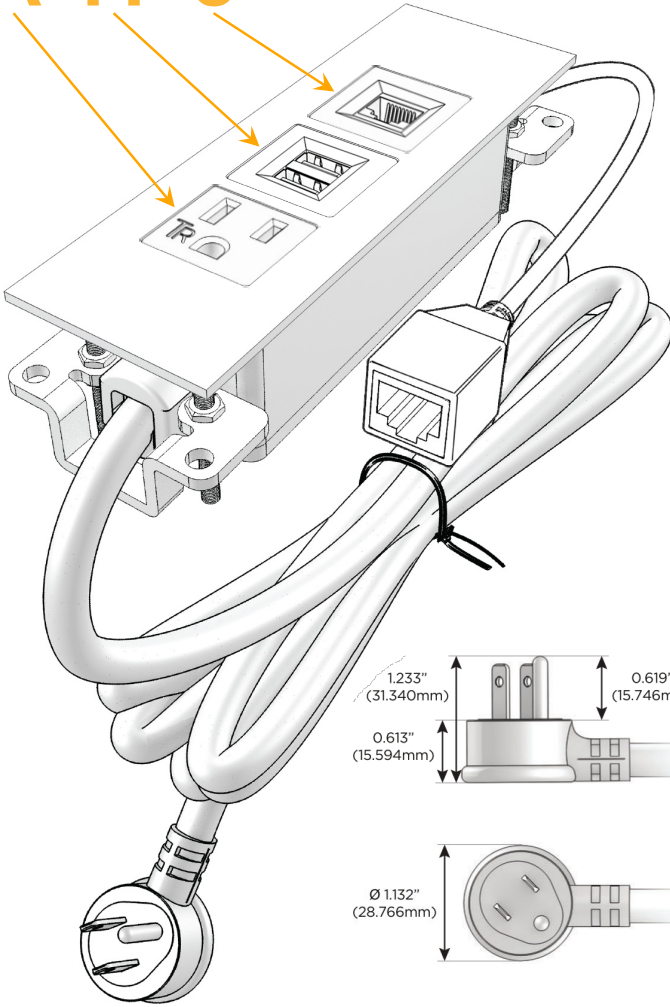

### Module/Port Options:

- A** Tamper Resistant AC Receptacle
- E** USB-A & USB-C (20W)
- M** Double USB-A (Fast Charging Ports - 18W)
- H** HDMI
- 6** CAT 6
- 12** RJ 12
- X** Switched AC
- Y** 3-Way Switch (Low Voltage)
- V** USB-C (45W High Speed Charging Port)
- S** USB-C (25W High Speed Charging Port)
- R** Switched AC (Rocker Switch)
- D** Dimmer Switch

### Plug:

Supplied with Low Profile Flat 45° Angle 120 VAC Plug

Optional Standard Straight 120 VAC Plug

Optional Straight 120 VAC Pass-through Plug

- CLEAN, COMPACT DESIGN
- STREAMLINED
- LOW PROFILE
- SIDE-EXITING CORDS
- PLUG & PLAY
- 6' AC CORD & PLUG (FLAT PLUG STANDARD)
- CUSTOMIZABLE CONFIGURATIONS AND FINISHES
- UL LISTED FOR MOUNTING IN FURNITURE
- 15A

# M-POWER-3T

AC POWER & DATA CONNECTIVITY SOLUTION

M-POWER-3TW-AM6-BZATP

Specs:

**Modules/Ports:**

- A** Tamper Resistant AC Receptacle
- M** Double USB-A (Fast Charging Ports - 18W)
- 6** CAT 6

**A M 6**

Distributed by